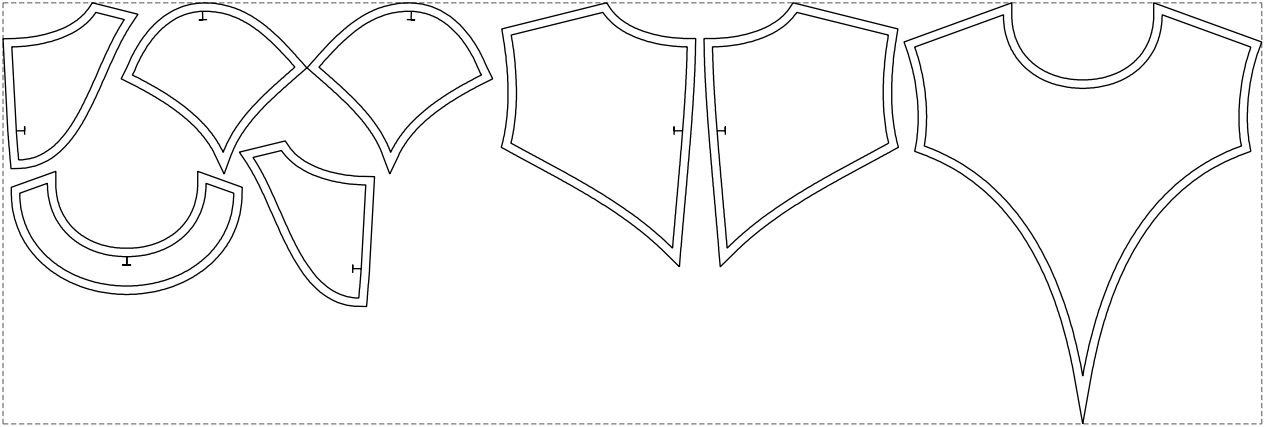

Not for print

Paper size: A4, size:1399.00 x935.40 mm

# Example

size:1499.00 x501.32 mm

Maneken =1 ver.0

rz\_1=170

rz\_16=100

rz\_17=85.4

rz\_18=80.2

rz\_19=108

rz\_20=105.4

---

. . . . .  
. . . . .  
. . . . .