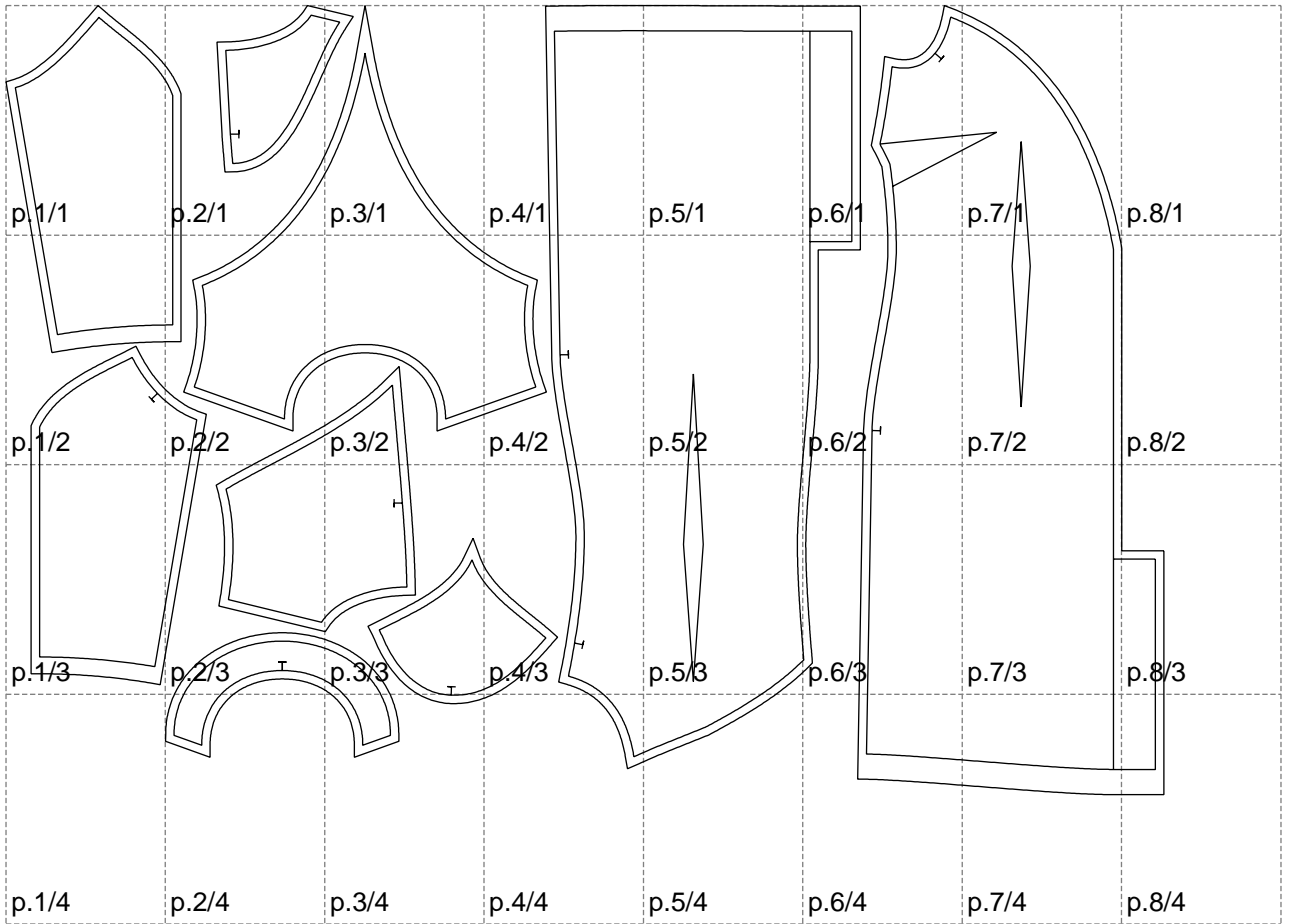

Not for print

Paper size: A4, size:1378.99 x939.61 mm

# Example

size:1499.00 x506.68 mm

Maneken =1 ver.0

rz\_1=170

rz\_16=104

rz\_17=88.9

rz\_18=84.4

rz\_19=112

rz\_20=109.3

---

. . . . .  
. . . . .  
. . . . .