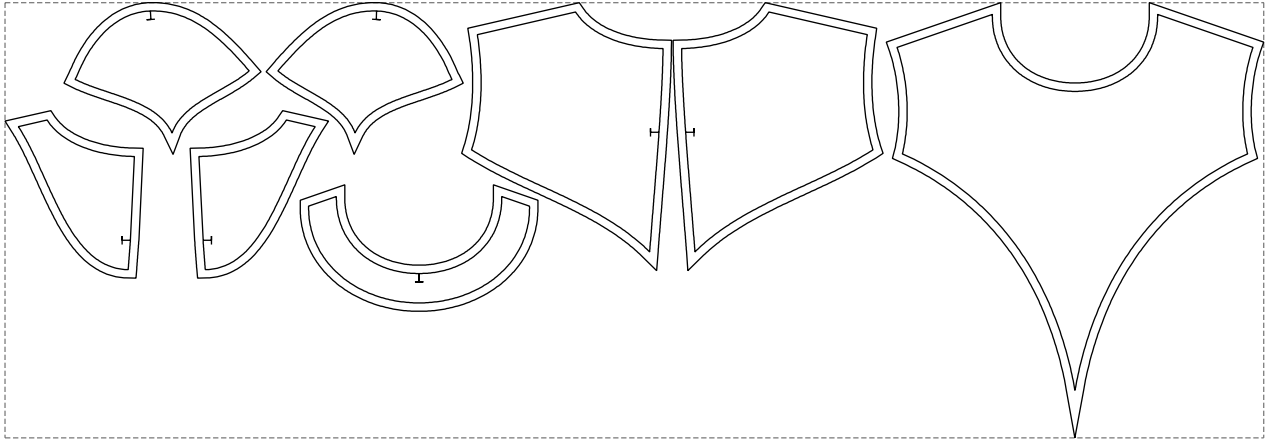

Not for print

Paper size: A4, size:1399.00 x990.49 mm

# Example

size:1499.00 x518.39 mm

Maneken =1 ver.0

rz\_1=170

rz\_16=112

rz\_17=96.2

rz\_18=94

rz\_19=120