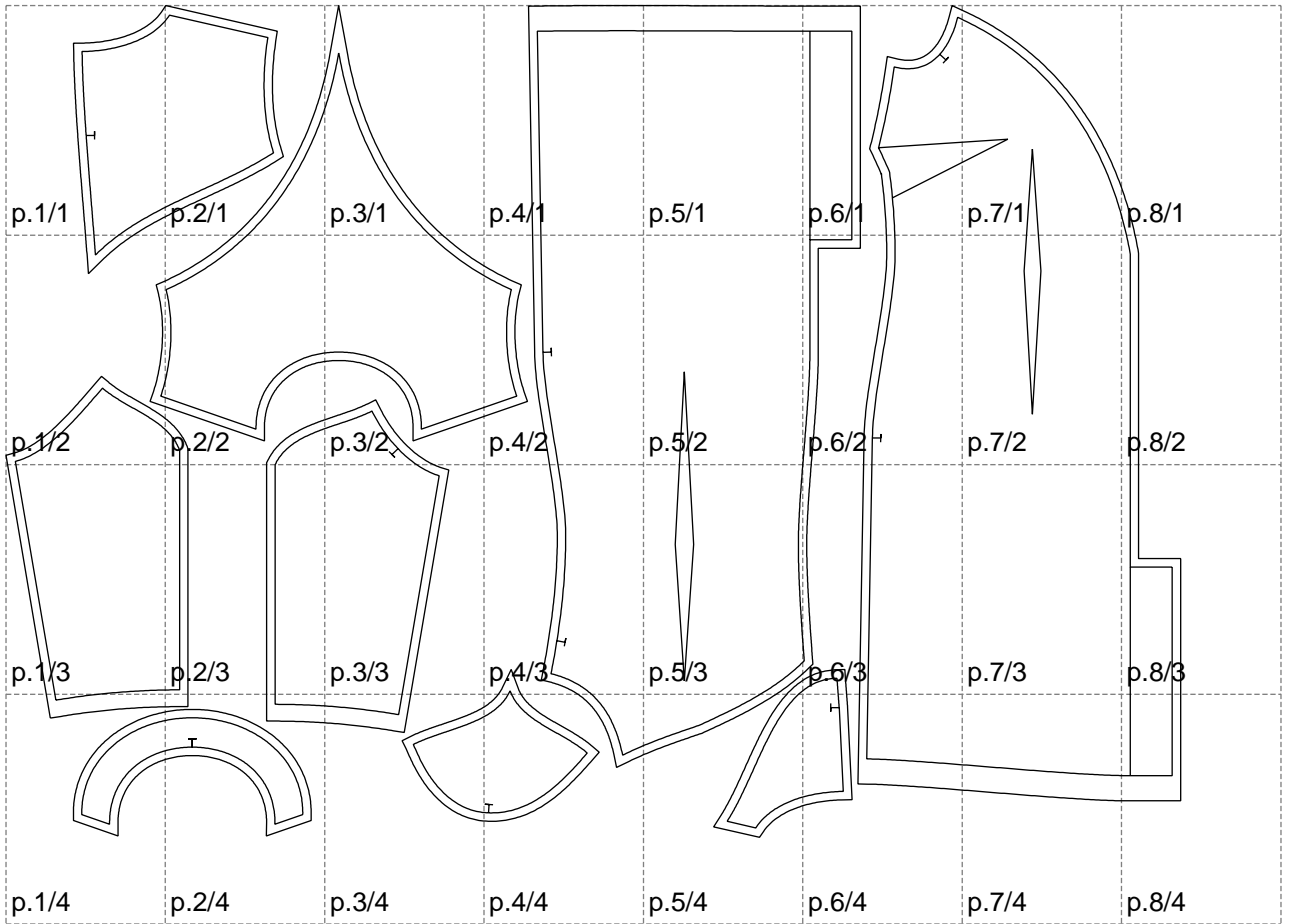

Not for print

Paper size: A4, size:1399.00 x990.49 mm

# Example

size:1499.00 x518.39 mm

Maneken =1 ver.0

rz\_1=170

rz\_16=112

rz\_17=96.2

rz\_18=94

rz\_19=120

rz\_20=117

---

. . . . .  
. . . . .  
. . . . .