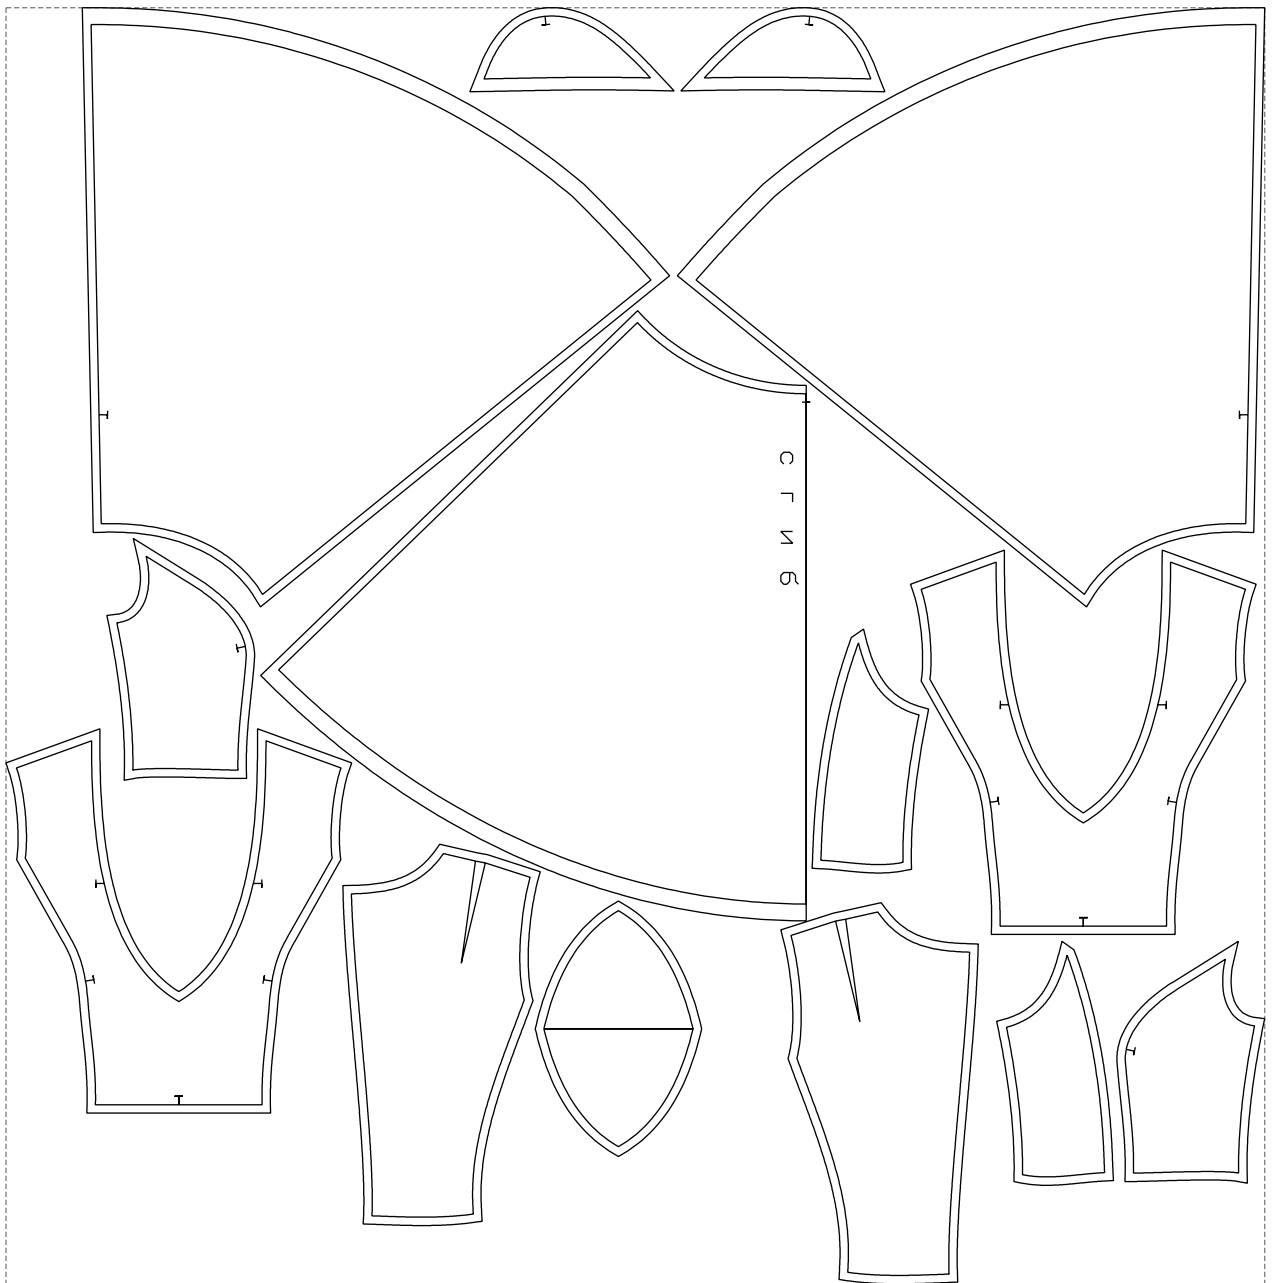

Not for print

Paper size: A4, size:1399.00 x1100.59 mm

# Example

size:1499.00 x1520.09 mm

Maneken =1 ver.0

rz\_1=170

rz\_16=100

rz\_17=85.4

rz\_18=80.2

rz\_19=108

rz\_20=105.4

---

. . . . .  
. . . . .  
. . . . .