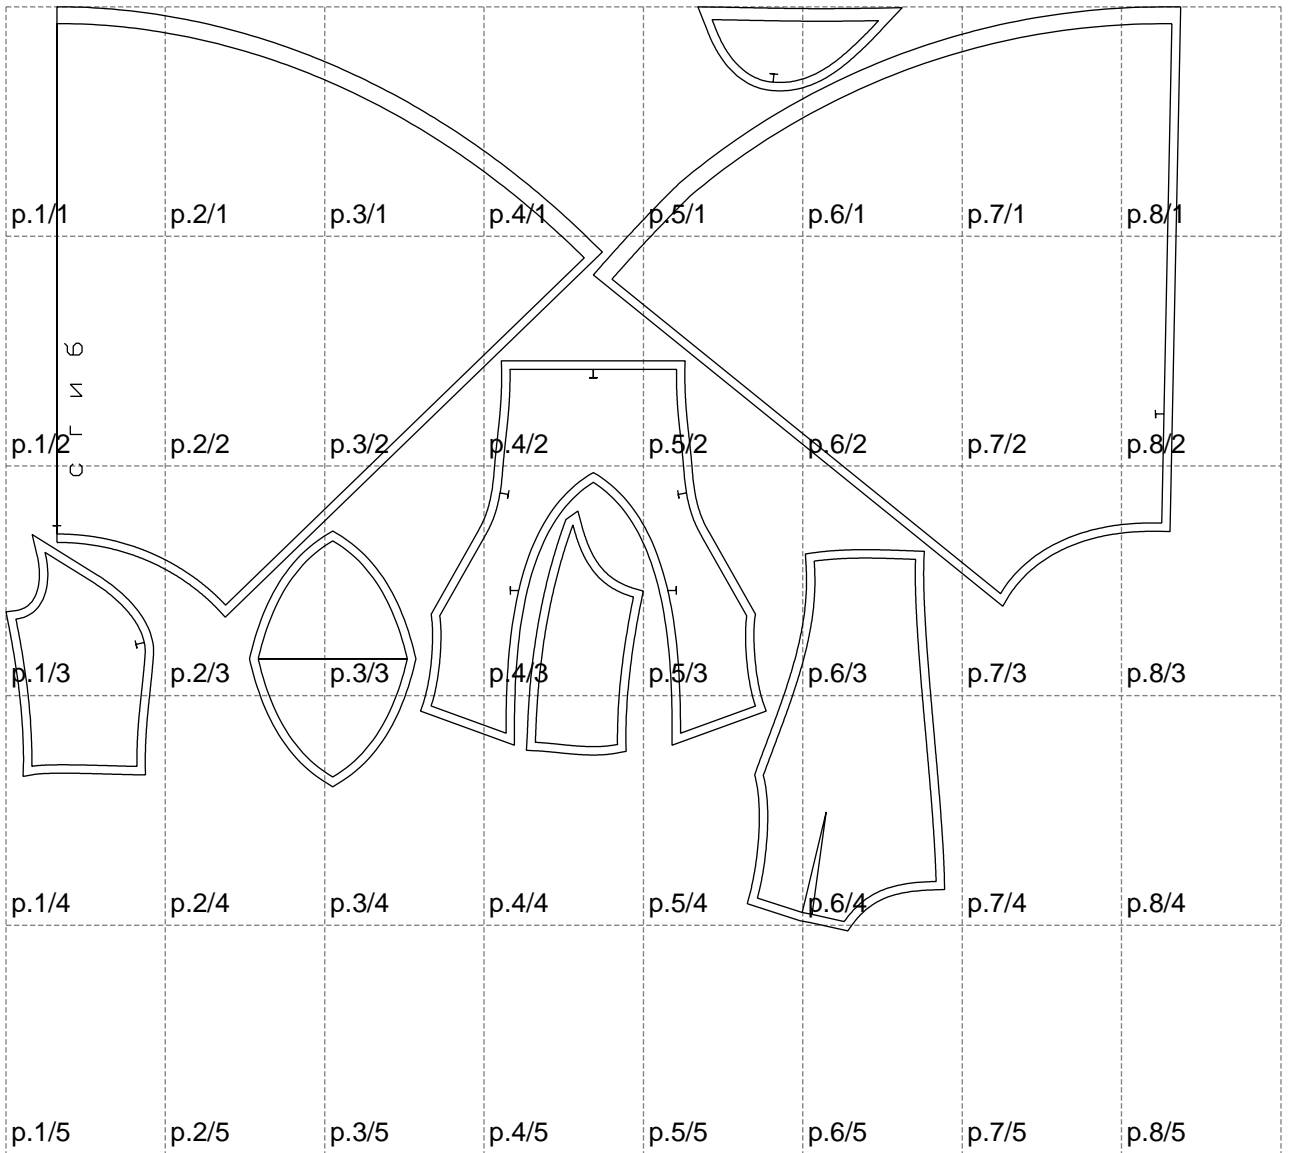

Not for print

Paper size: A4, size:1399.00 x1100.59 mm

# Example

size:1499.00 x1520.09 mm

Maneken =1 ver.0

rz\_1=170

rz\_16=100

rz\_17=85.4

rz\_18=80.2

rz\_19=108

rz\_20=105.4

---

. . . . .  
. . . . .  
. . . . .