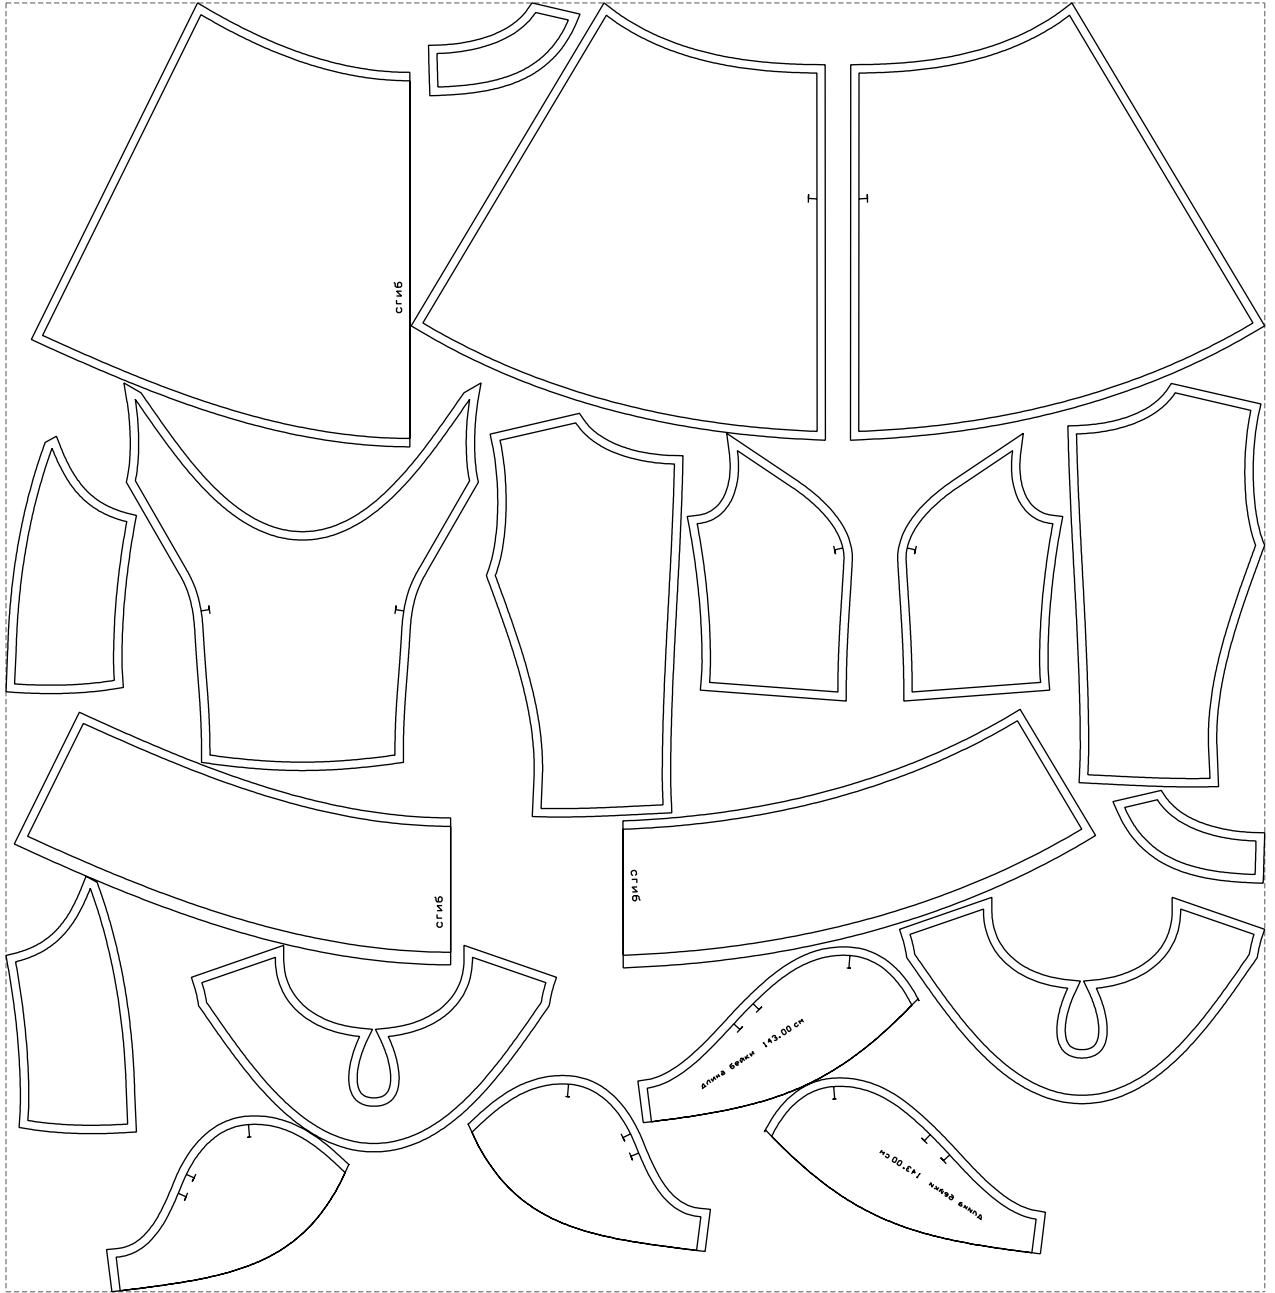

Not for print

Paper size: A4, size:1399.00 x1064.79 mm

# Example

size:1499.00 x1535.26 mm

Maneken =1 ver.0

rz\_1=170

rz\_16=112

rz\_17=96.2

rz\_18=94

rz\_19=120

rz\_20=117

---

. . . . .  
. . . . .  
. . . . .