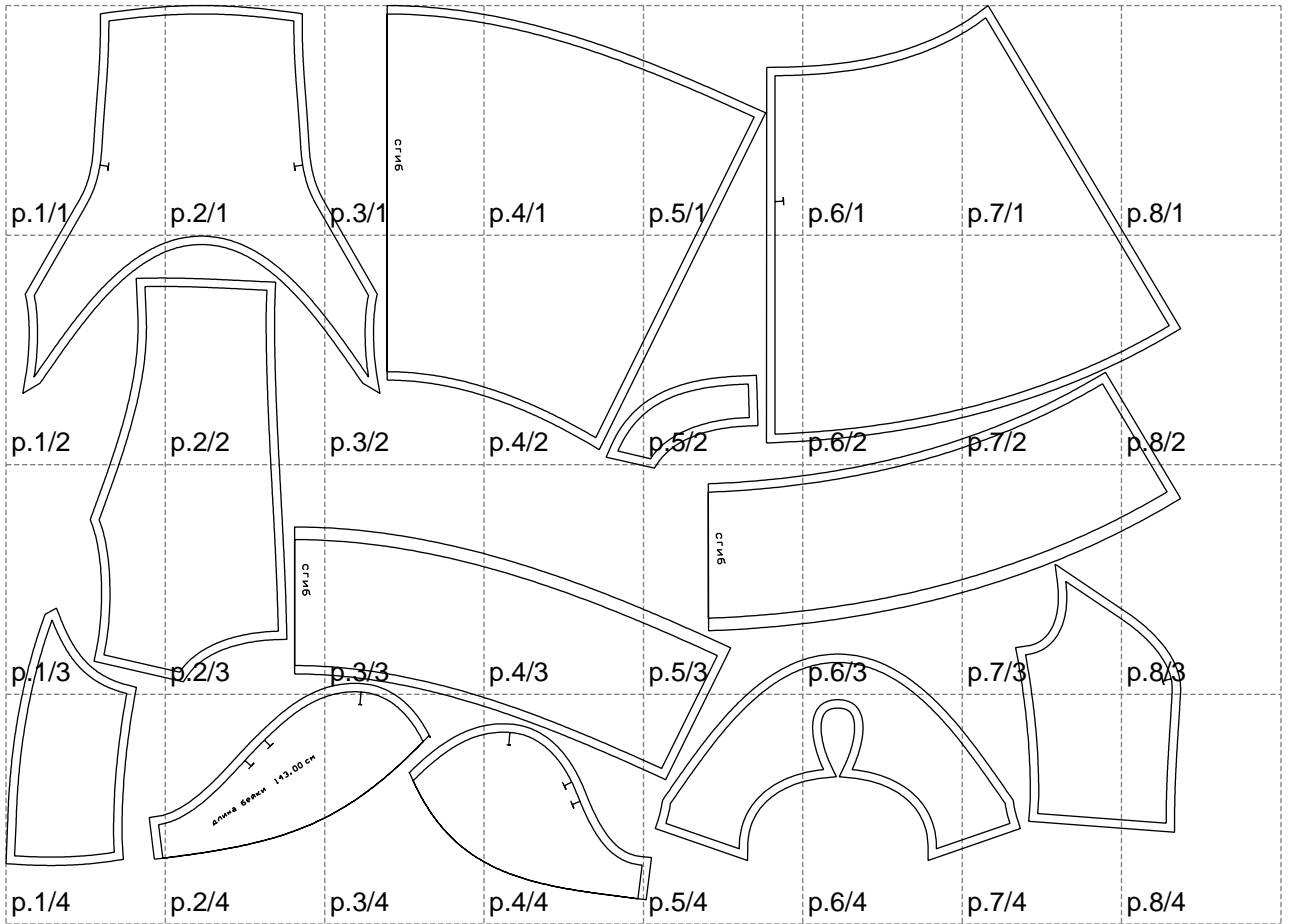

Not for print

Paper size: A4, size:1399.00 x1064.79 mm

# Example

size:1499.00 x1535.26 mm

Maneken =1 ver.0

rz\_1=170

rz\_16=112

rz\_17=96.2

rz\_18=94

rz\_19=120

rz\_20=117

---

. . . . .  
. . . . .  
. . . . .