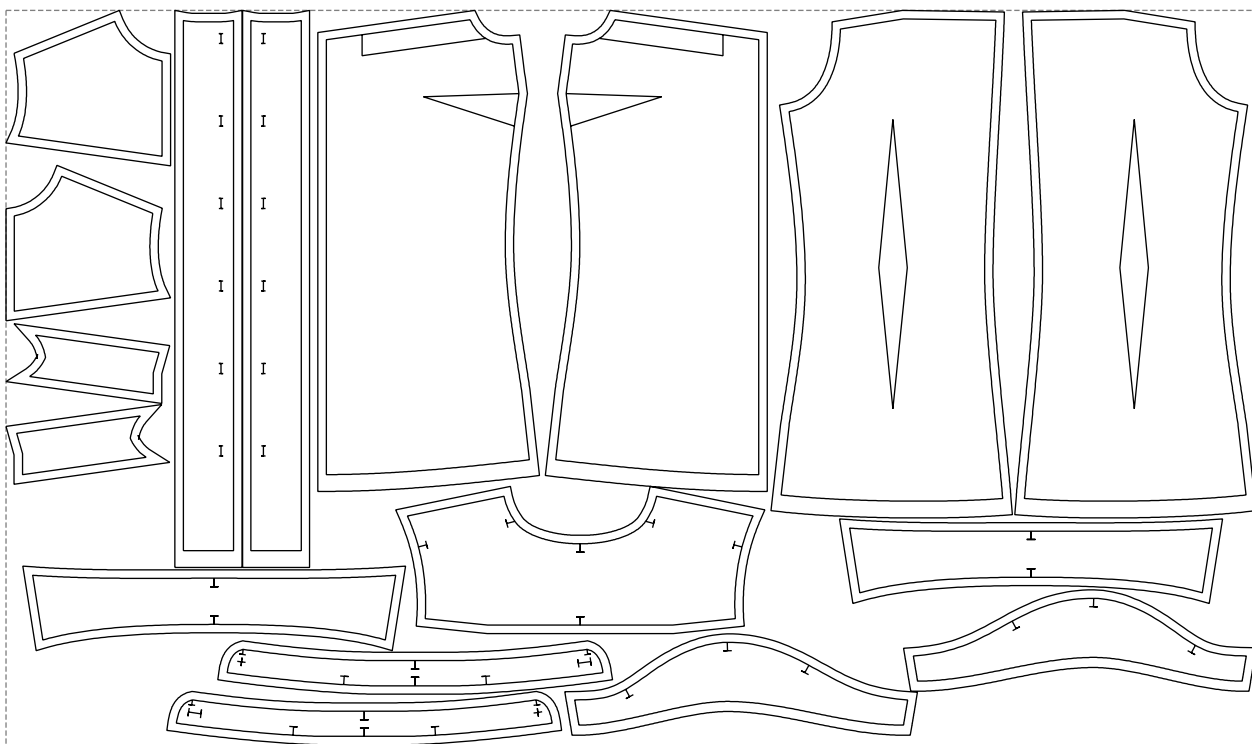

Not for print

Paper size: A4, size:1399.00 x663.43 mm

# Example

size:1488.98 x874.70 mm

Maneken =1 ver.0

rz\_1=170

rz\_16=88

rz\_17=75.6

rz\_18=67.6

rz\_19=96

rz\_20=94.6

---

. . . . .  
. . . . .  
. . . . .