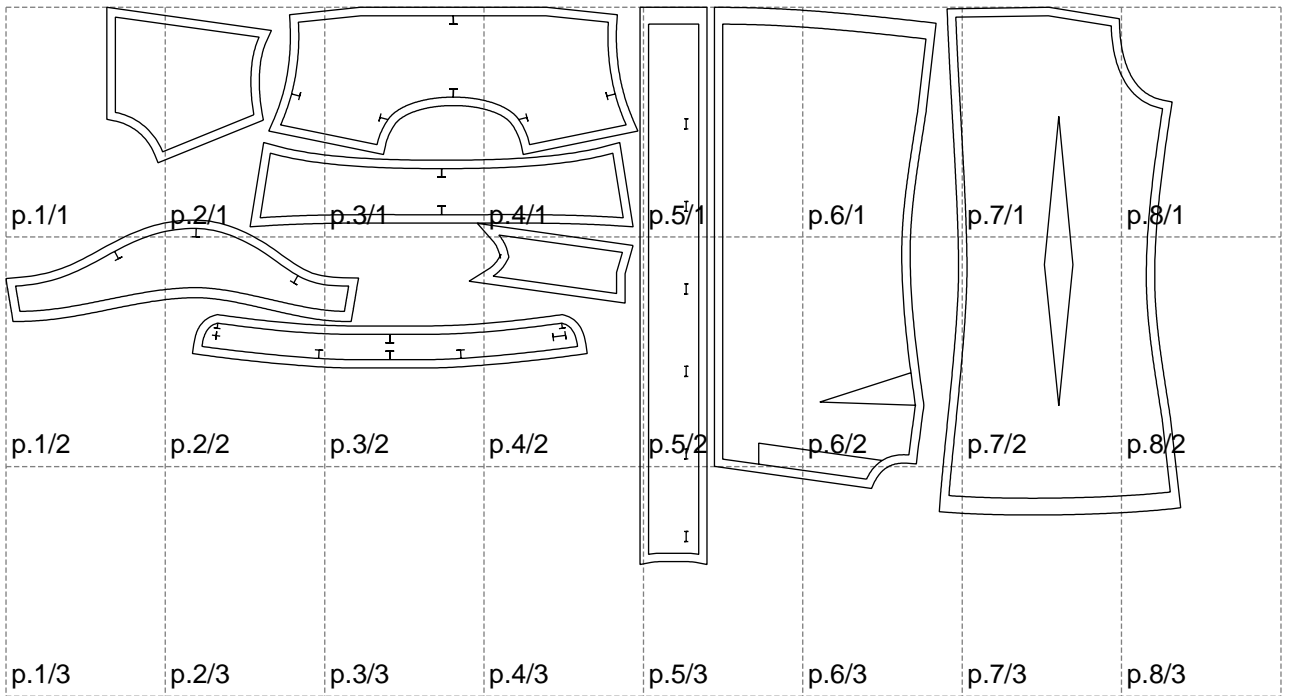

Not for print

Paper size: A4, size:1399.00 x663.43 mm

# Example

size:1488.98 x874.70 mm

Maneken =1 ver.0

rz\_1=170

rz\_16=88

rz\_17=75.6

rz\_18=67.6

rz\_19=96

rz\_20=94.6

---

. . . . .  
. . . . .  
. . . . .