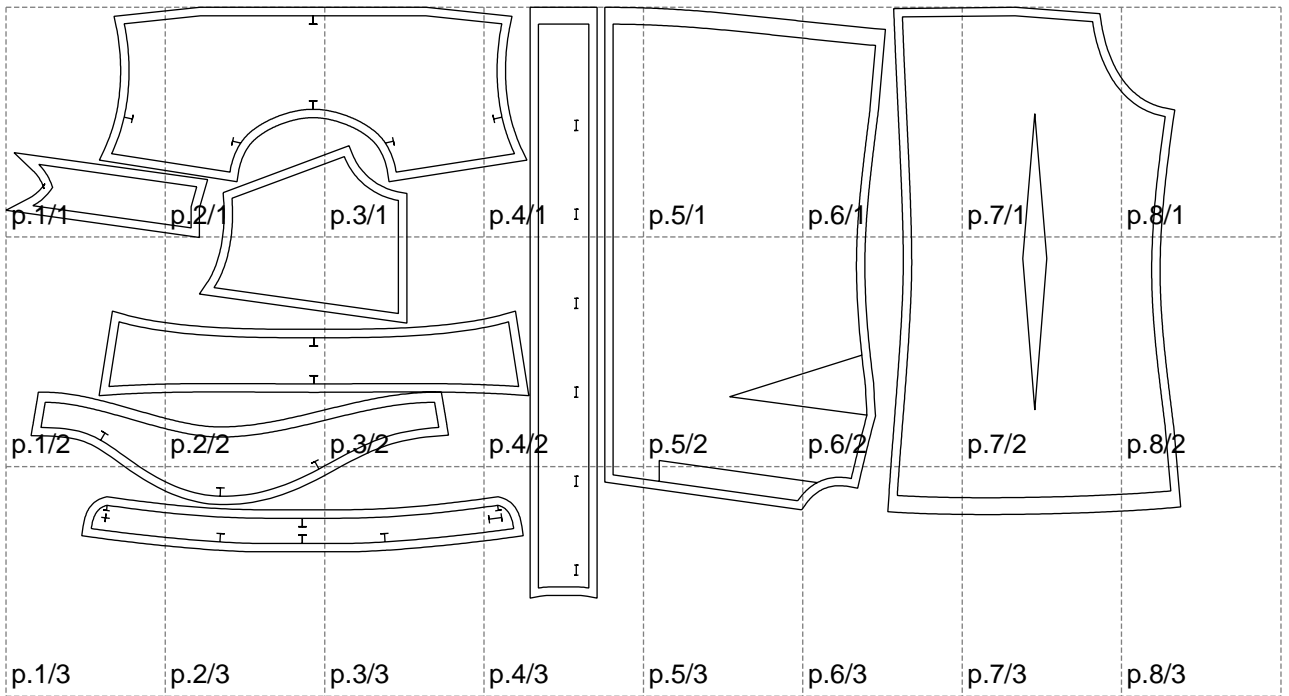

Not for print

Paper size: A4, size:1399.00 x703.42 mm

# Example

size:1478.86 x1282.24 mm

Maneken =1 ver.0

rz\_1=170

rz\_16=116

rz\_17=100

rz\_18=98.8

rz\_19=124

rz\_20=121

---

. . . . .  
. . . . .  
. . . . .