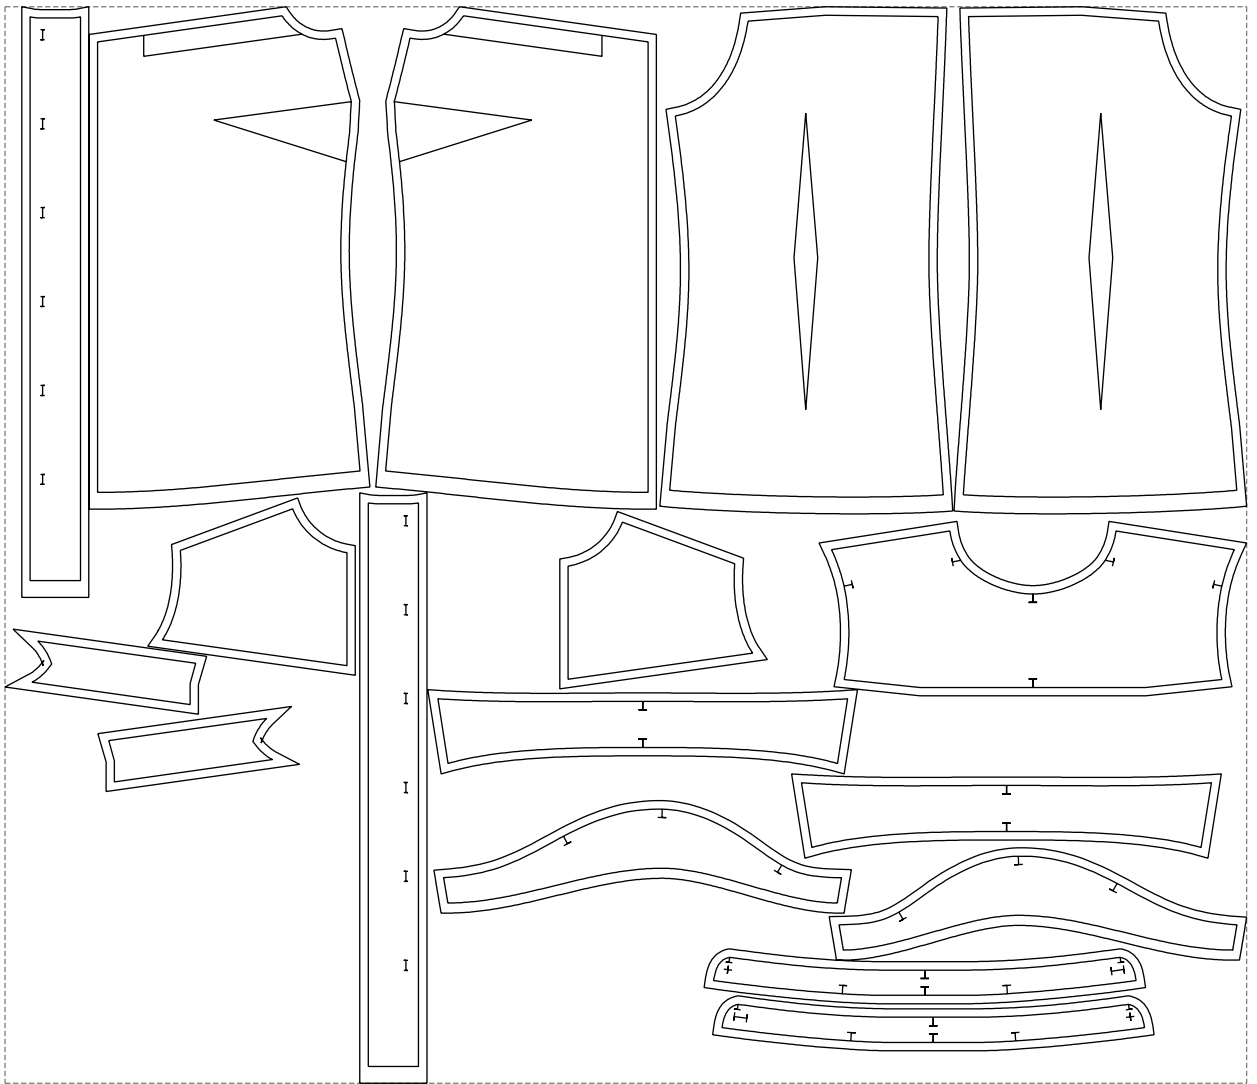

Not for print

Paper size: A4, size:1399.00 x703.42 mm

# Example

size:1478.86 x1282.24 mm

Maneken =1 ver.0

rz\_1=170

rz\_16=116

rz\_17=100

rz\_18=98.8

rz\_19=124