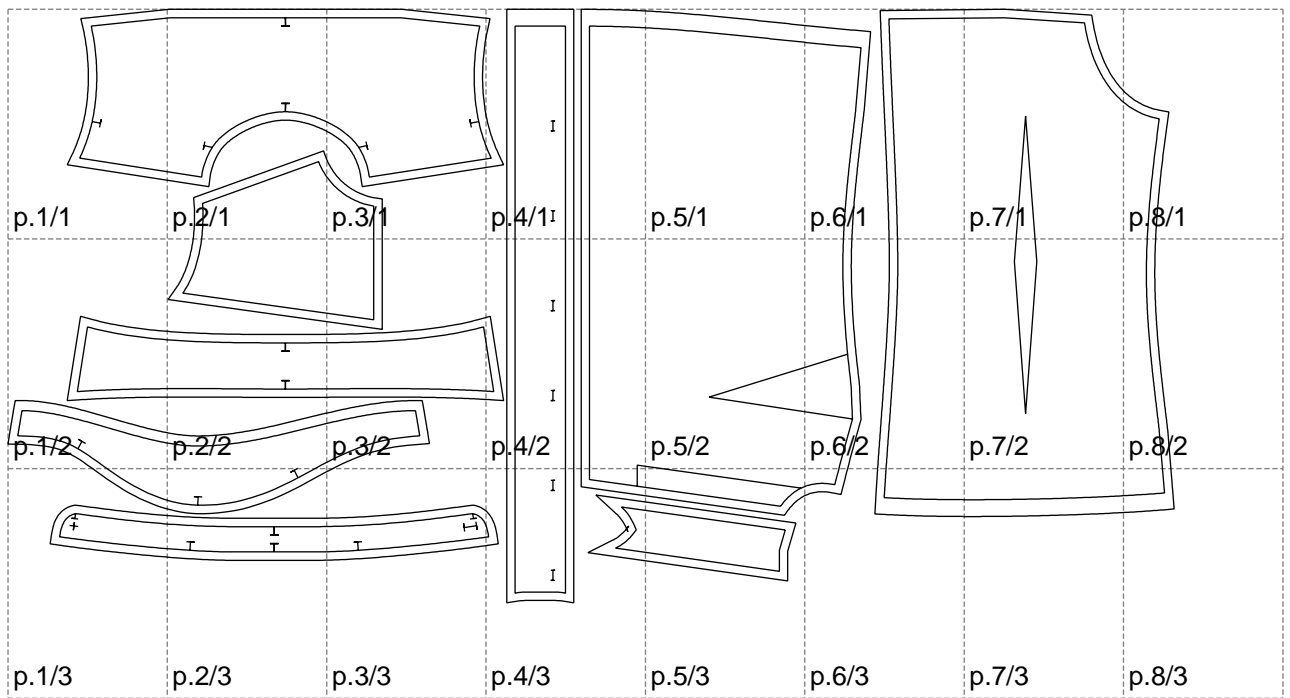

Not for print

Paper size: A4, size:1388.92 x706.70 mm

# Example

size:1499.00 x1291.82 mm

Maneken =1 ver.0

rz\_1=170

rz\_16=120

rz\_17=104

rz\_18=103.6

rz\_19=128

rz\_20=125.1

---

. . . . .  
. . . . .  
. . . . .