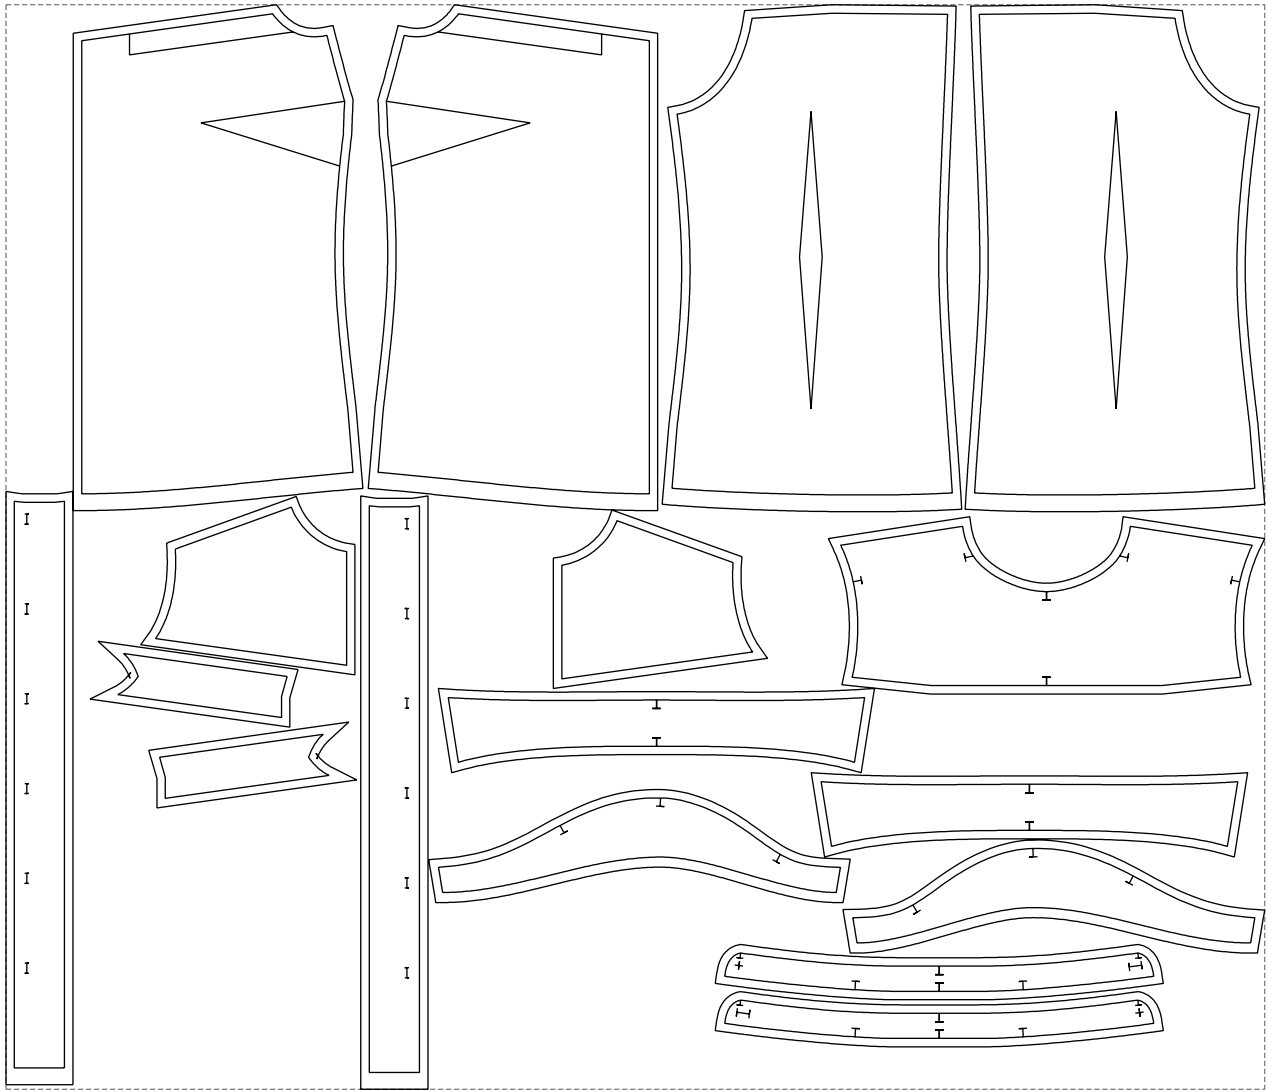

Not for print

Paper size: A4, size:1388.92 x706.70 mm

# Example

size:1499.00 x1291.82 mm

Maneken =1 ver.0

rz\_1=170

rz\_16=120

rz\_17=104

rz\_18=103.6

rz\_19=128

rz\_20=125.1

---

. . . . .  
. . . . .  
. . . . .