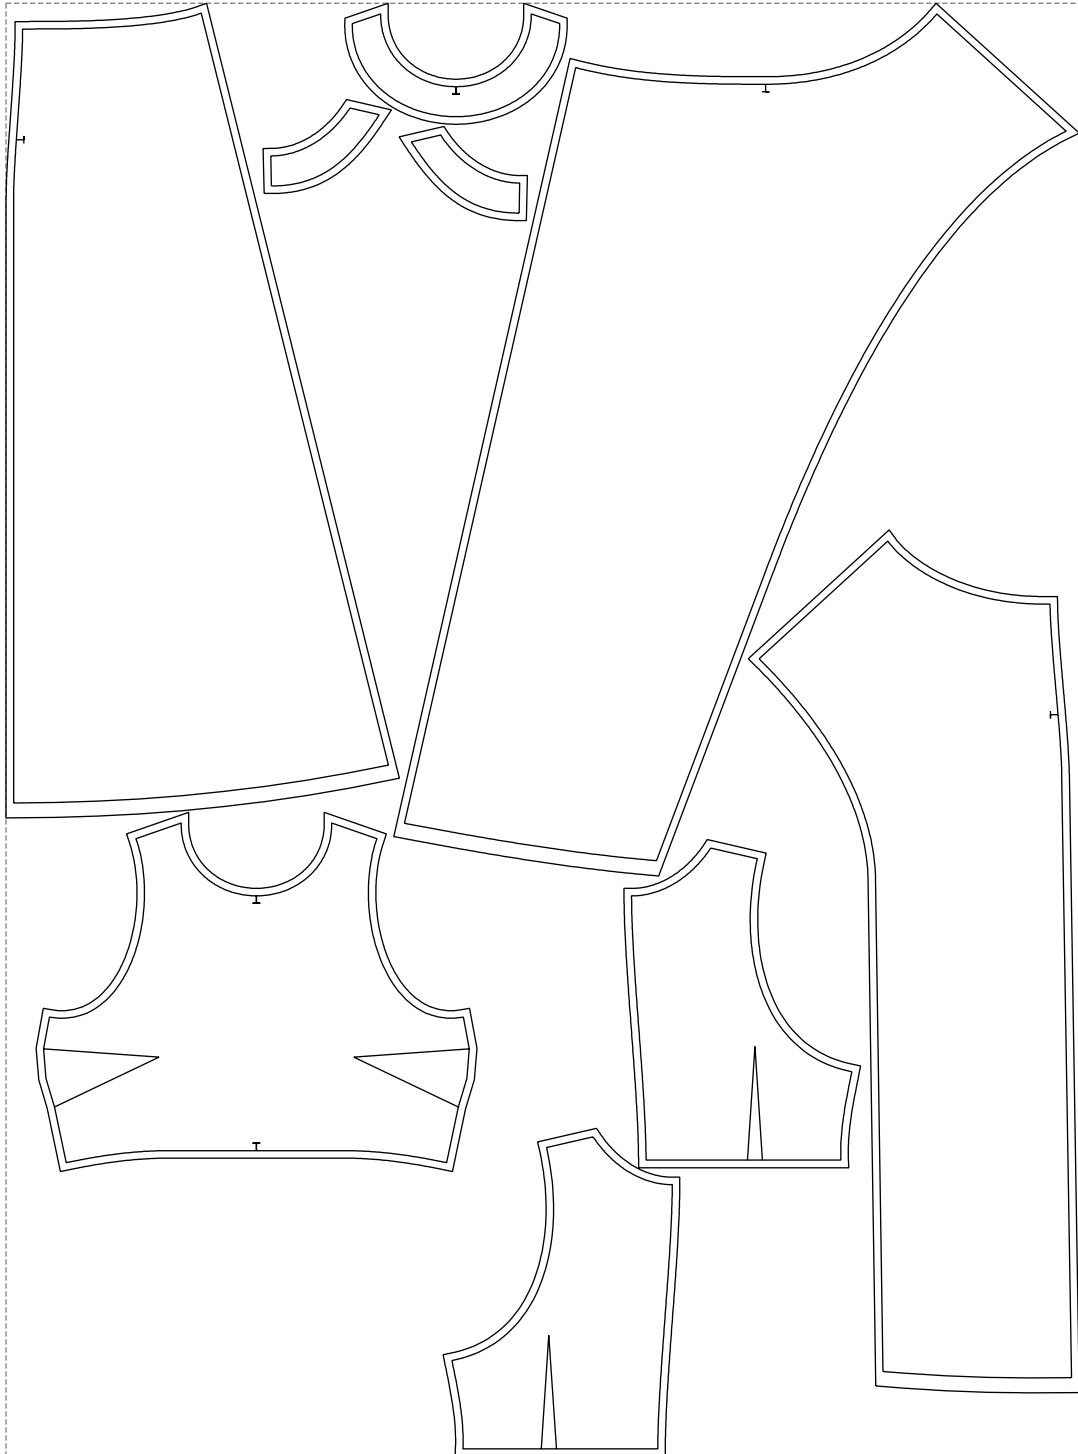

Not for print

Paper size: A4, size:1400.00 x2429.16 mm

# Example

size:1428.62 x1934.89 mm

Maneken =1 ver.0

rz\_1=170

rz\_16=112

rz\_17=96.2

rz\_18=94

rz\_19=120

rz\_20=117

---

. . . . .  
. . . . .  
. . . . .