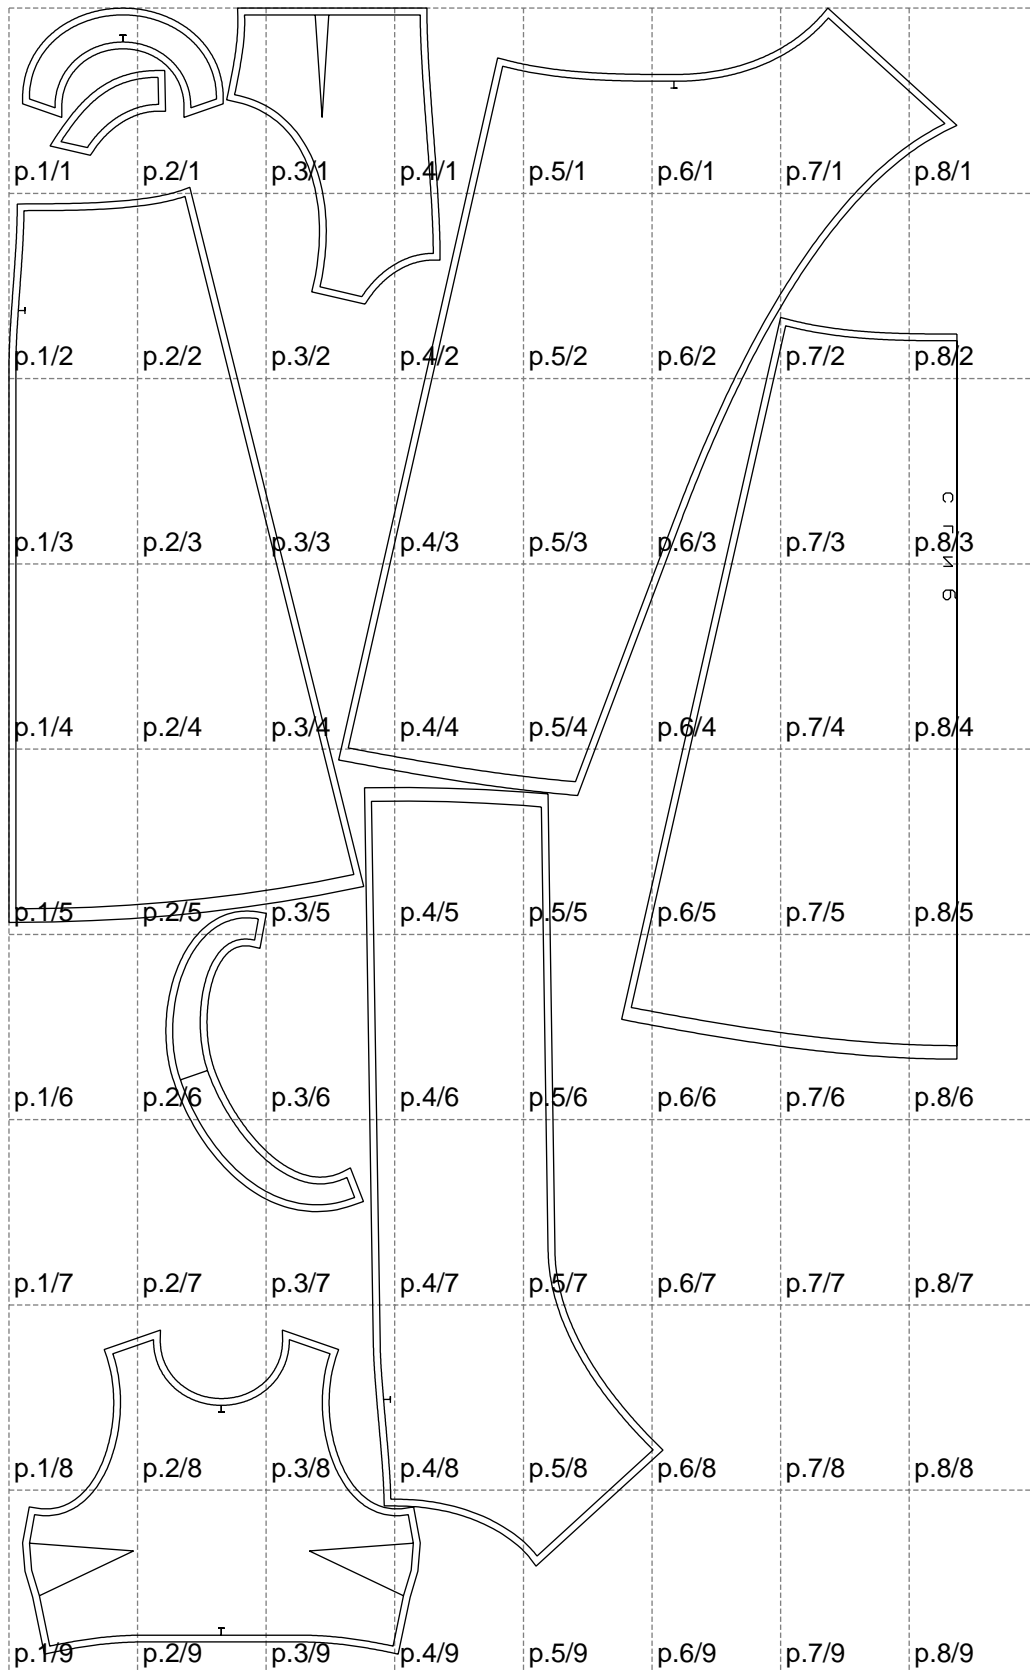

Not for print

Paper size: A4, size:1400.00 x2429.16 mm

# Example

size:1428.62 x1934.89 mm

Maneken =1 ver.0

rz\_1=170

rz\_16=112

rz\_17=96.2

rz\_18=94

rz\_19=120

rz\_20=117

---

. . . . .  
. . . . .  
. . . . .