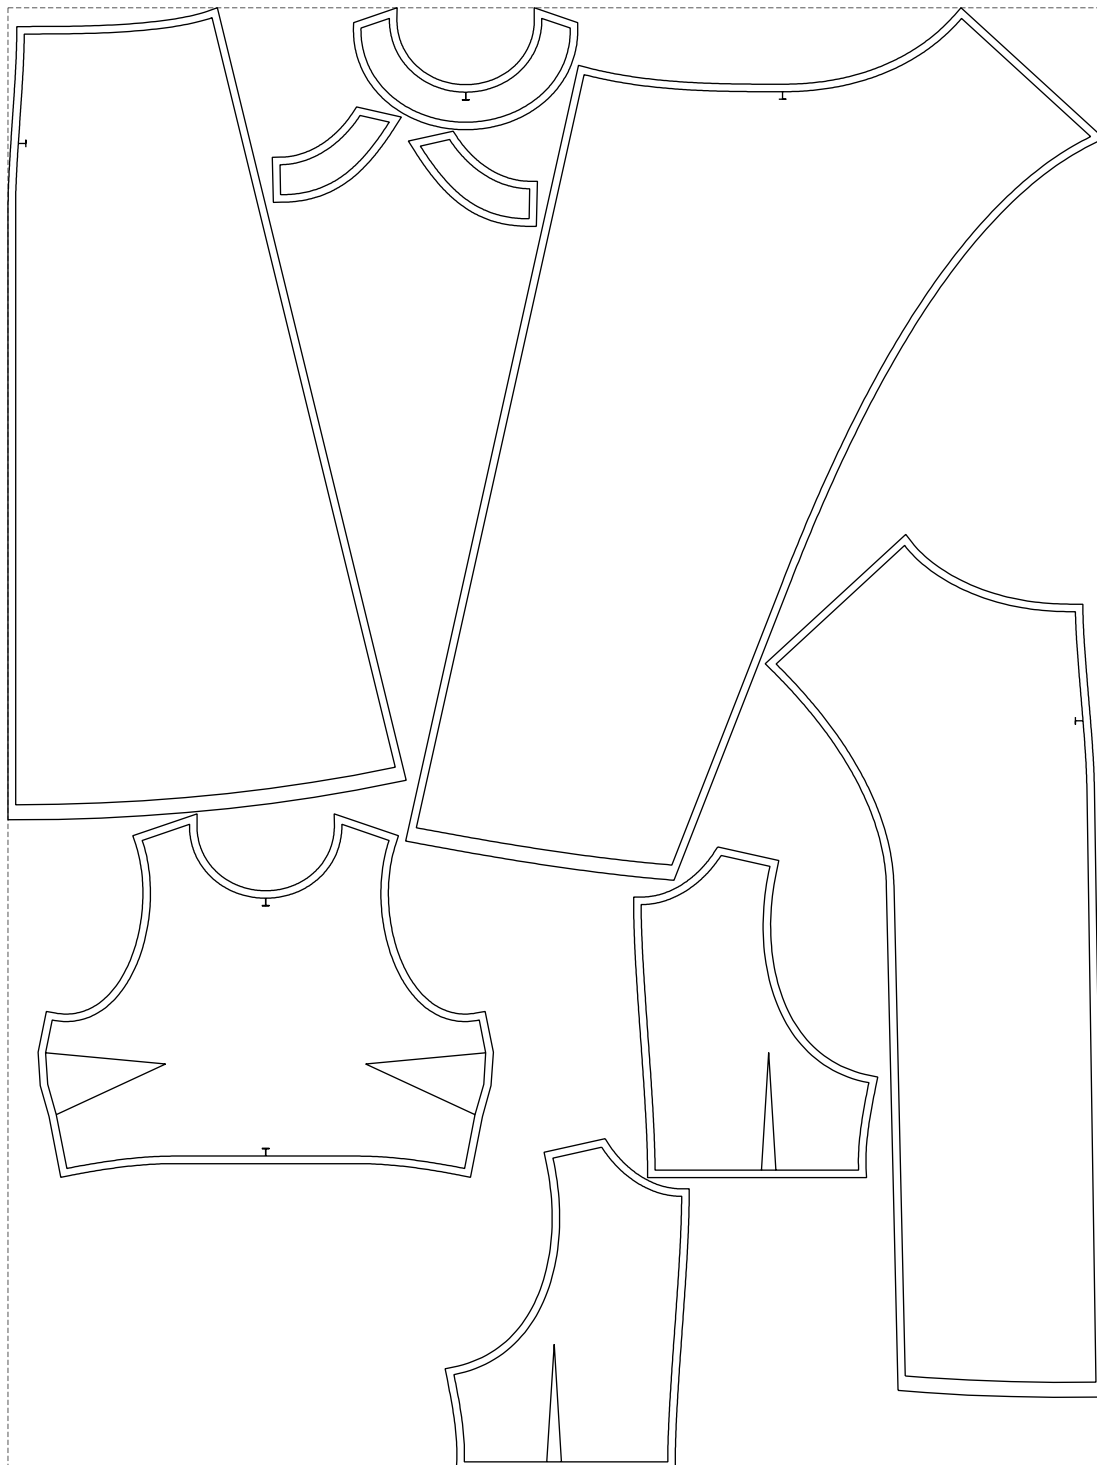

Not for print

Paper size: A4, size:1400.00 x2439.15 mm

Example

size:1458.62 x1946.17 mm

Maneken =1 ver.0

rz_1=170

rz_16=116

rz_17=100

rz_18=98.8

rz_19=124

rz_20=121

.
.
.