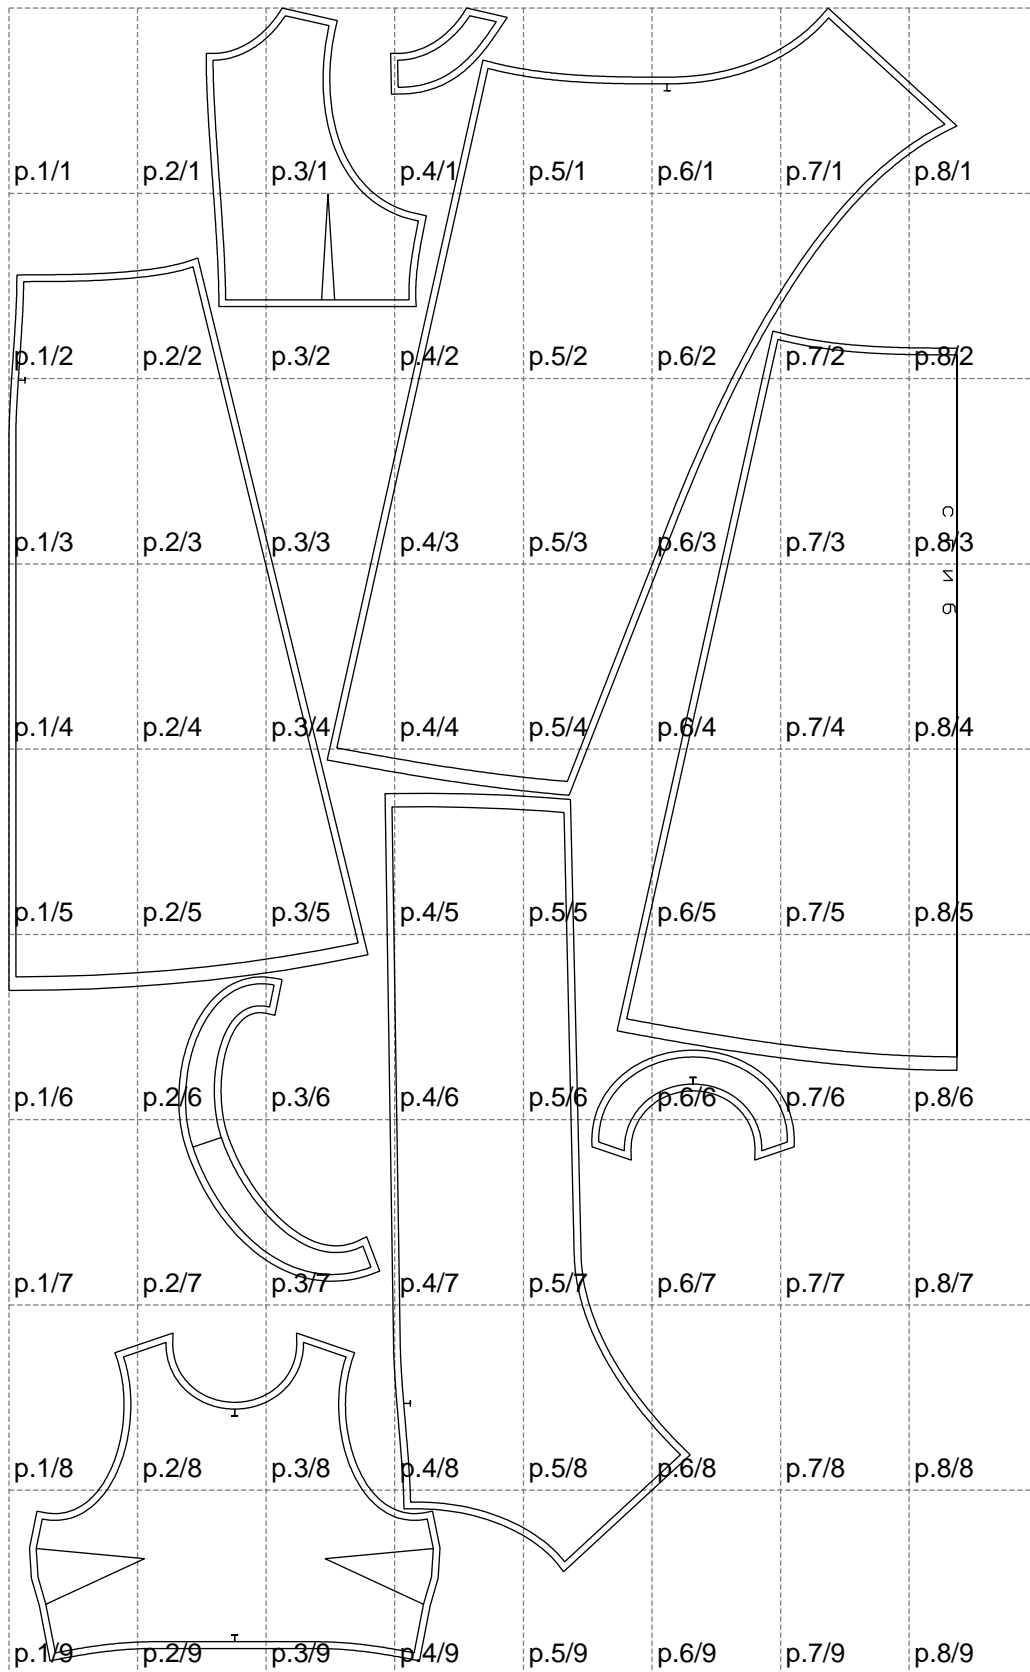

Not for print

Paper size: A4, size:1400.00 x2439.15 mm

Example

size:1458.62 x1946.17 mm

Maneken =1 ver.0

rz_1=170

rz_16=116

rz_17=100

rz_18=98.8

rz_19=124

rz_20=121

.
.
.