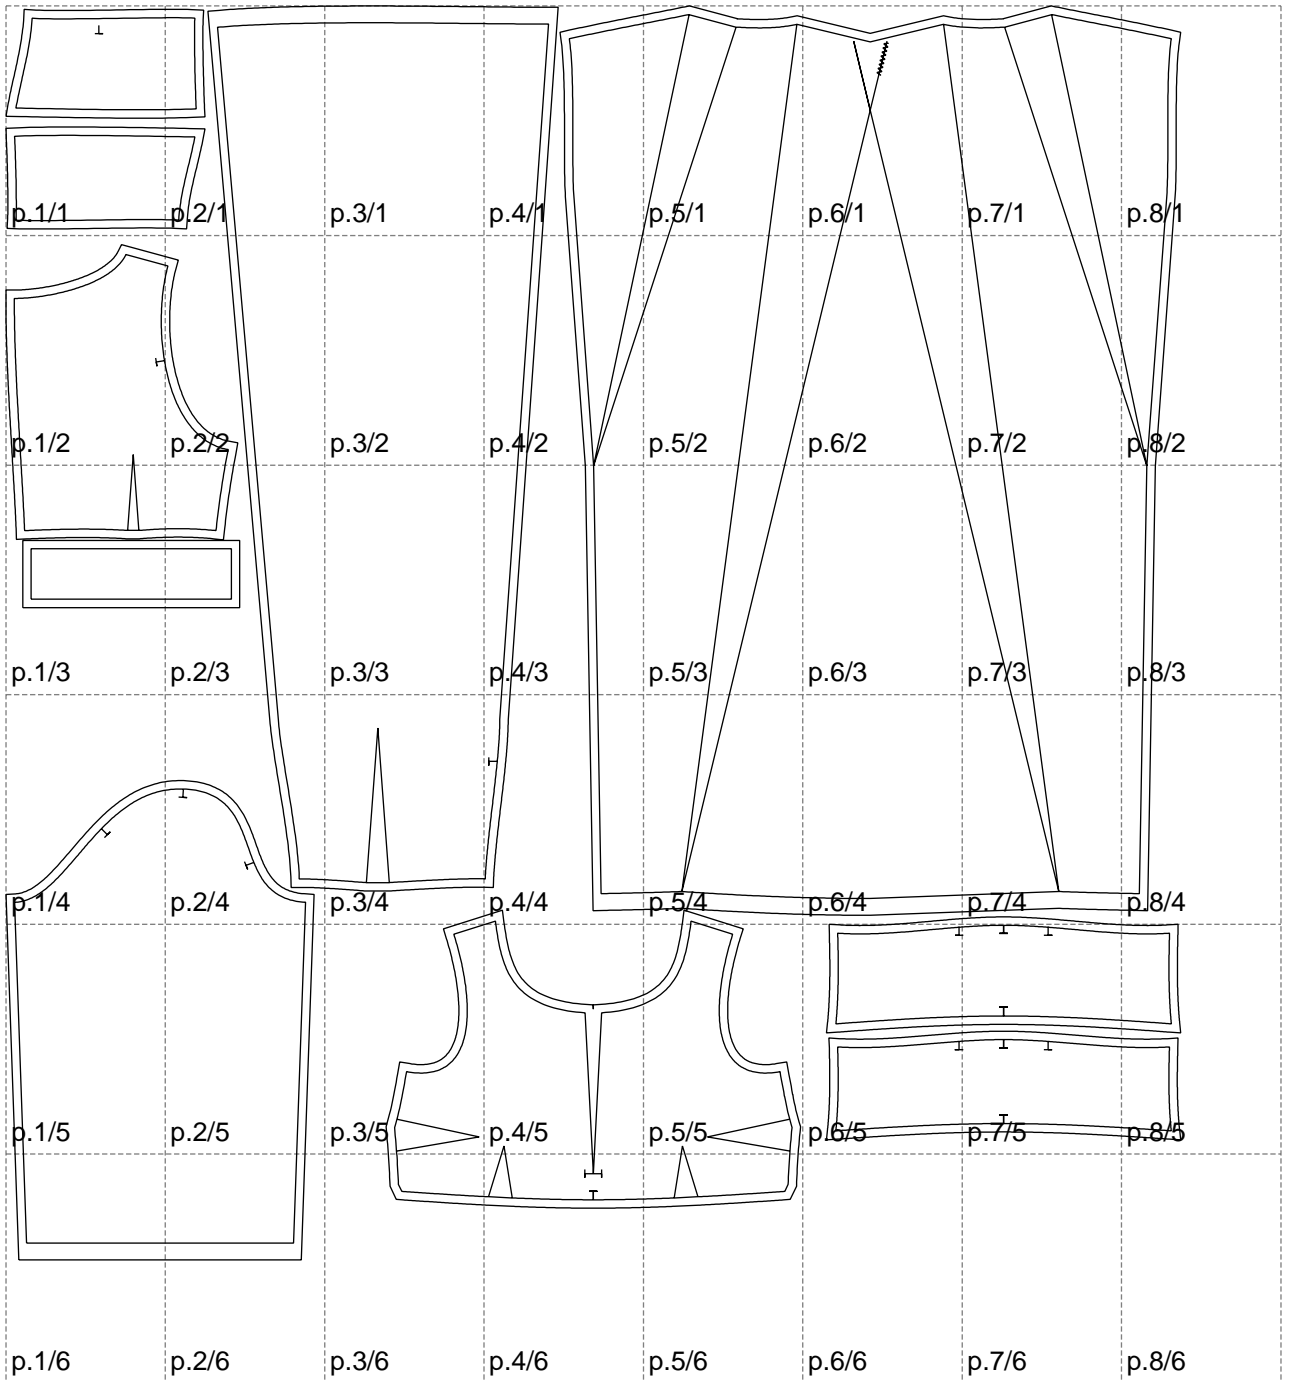

Not for print

Paper size: A4, size:1399.00 x1493.01 mm

# Example

size:1499.00 x1719.67 mm

Maneken =1 ver.0

rz\_1=170

rz\_16=92

rz\_17=78.8

rz\_18=71.8

rz\_19=100

rz\_20=98.1

---

. . . . .  
. . . . .  
. . . . .