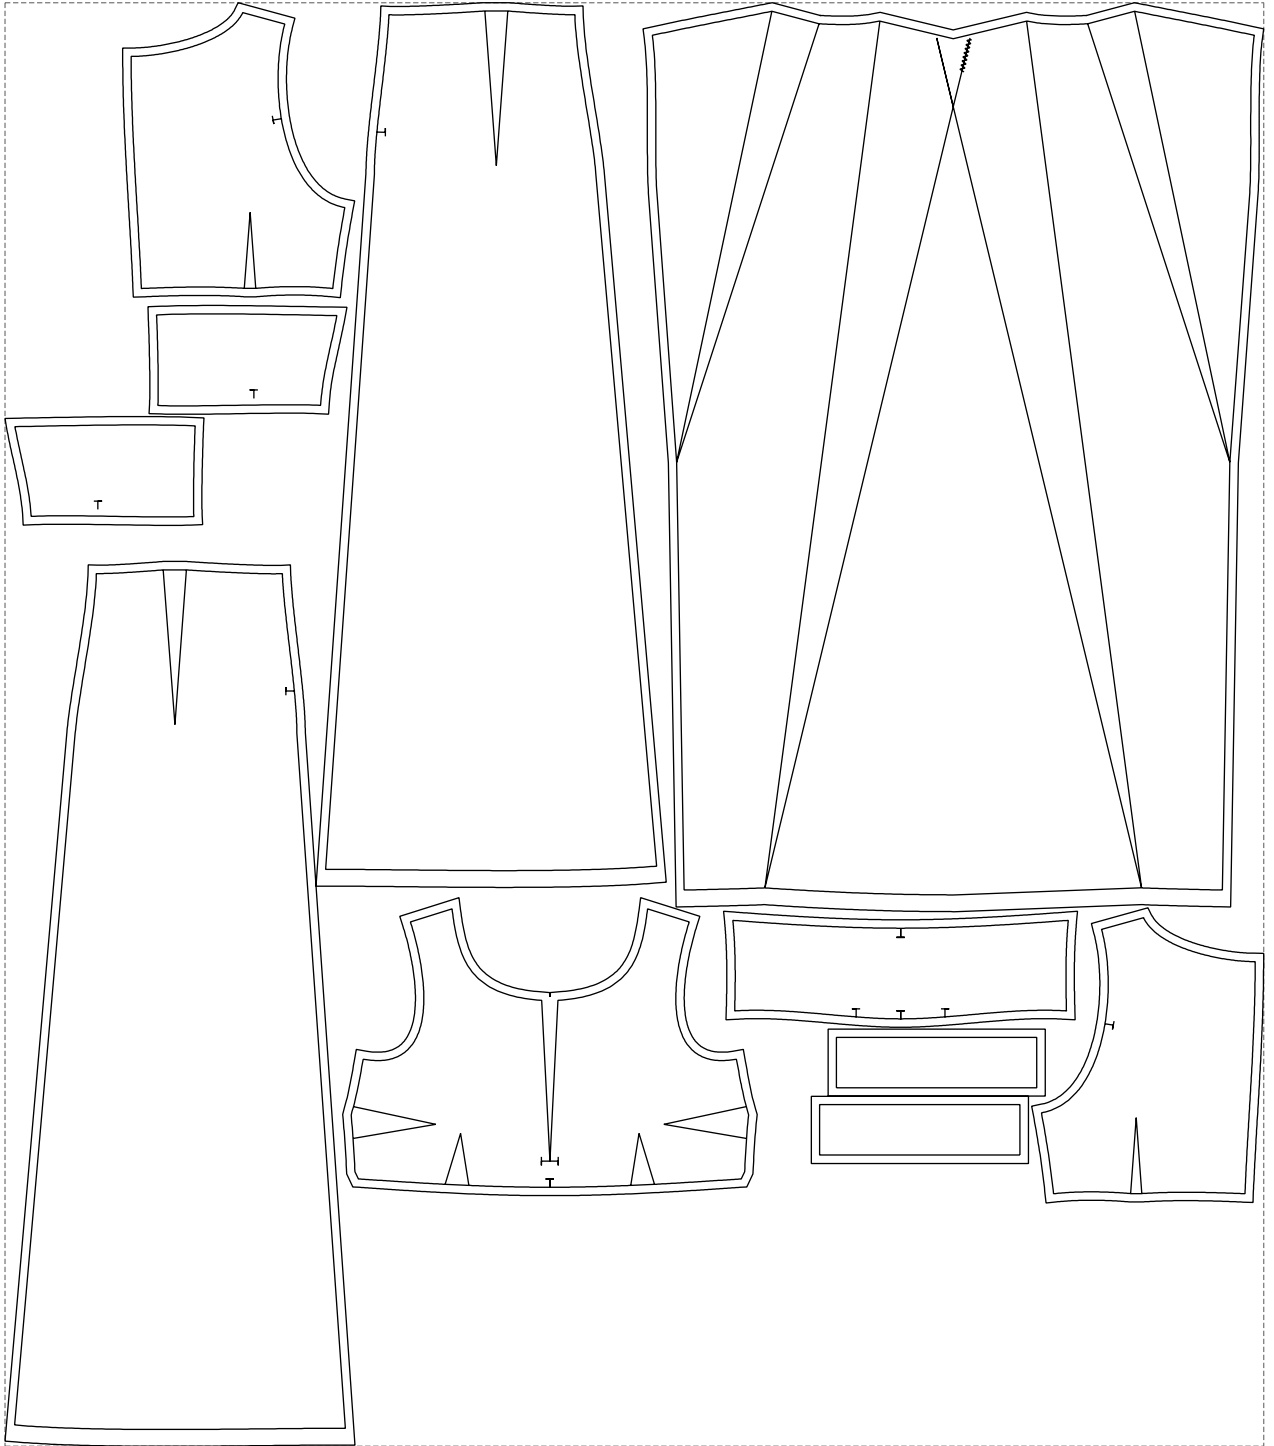

Not for print

Paper size: A4, size:1399.00 x1493.01 mm

# Example

size:1499.00 x1719.67 mm

Maneken =1 ver.0

rz\_1=170

rz\_16=92

rz\_17=78.8

rz\_18=71.8

rz\_19=100

rz\_20=98.1

---

. . . . .  
. . . . .  
. . . . .