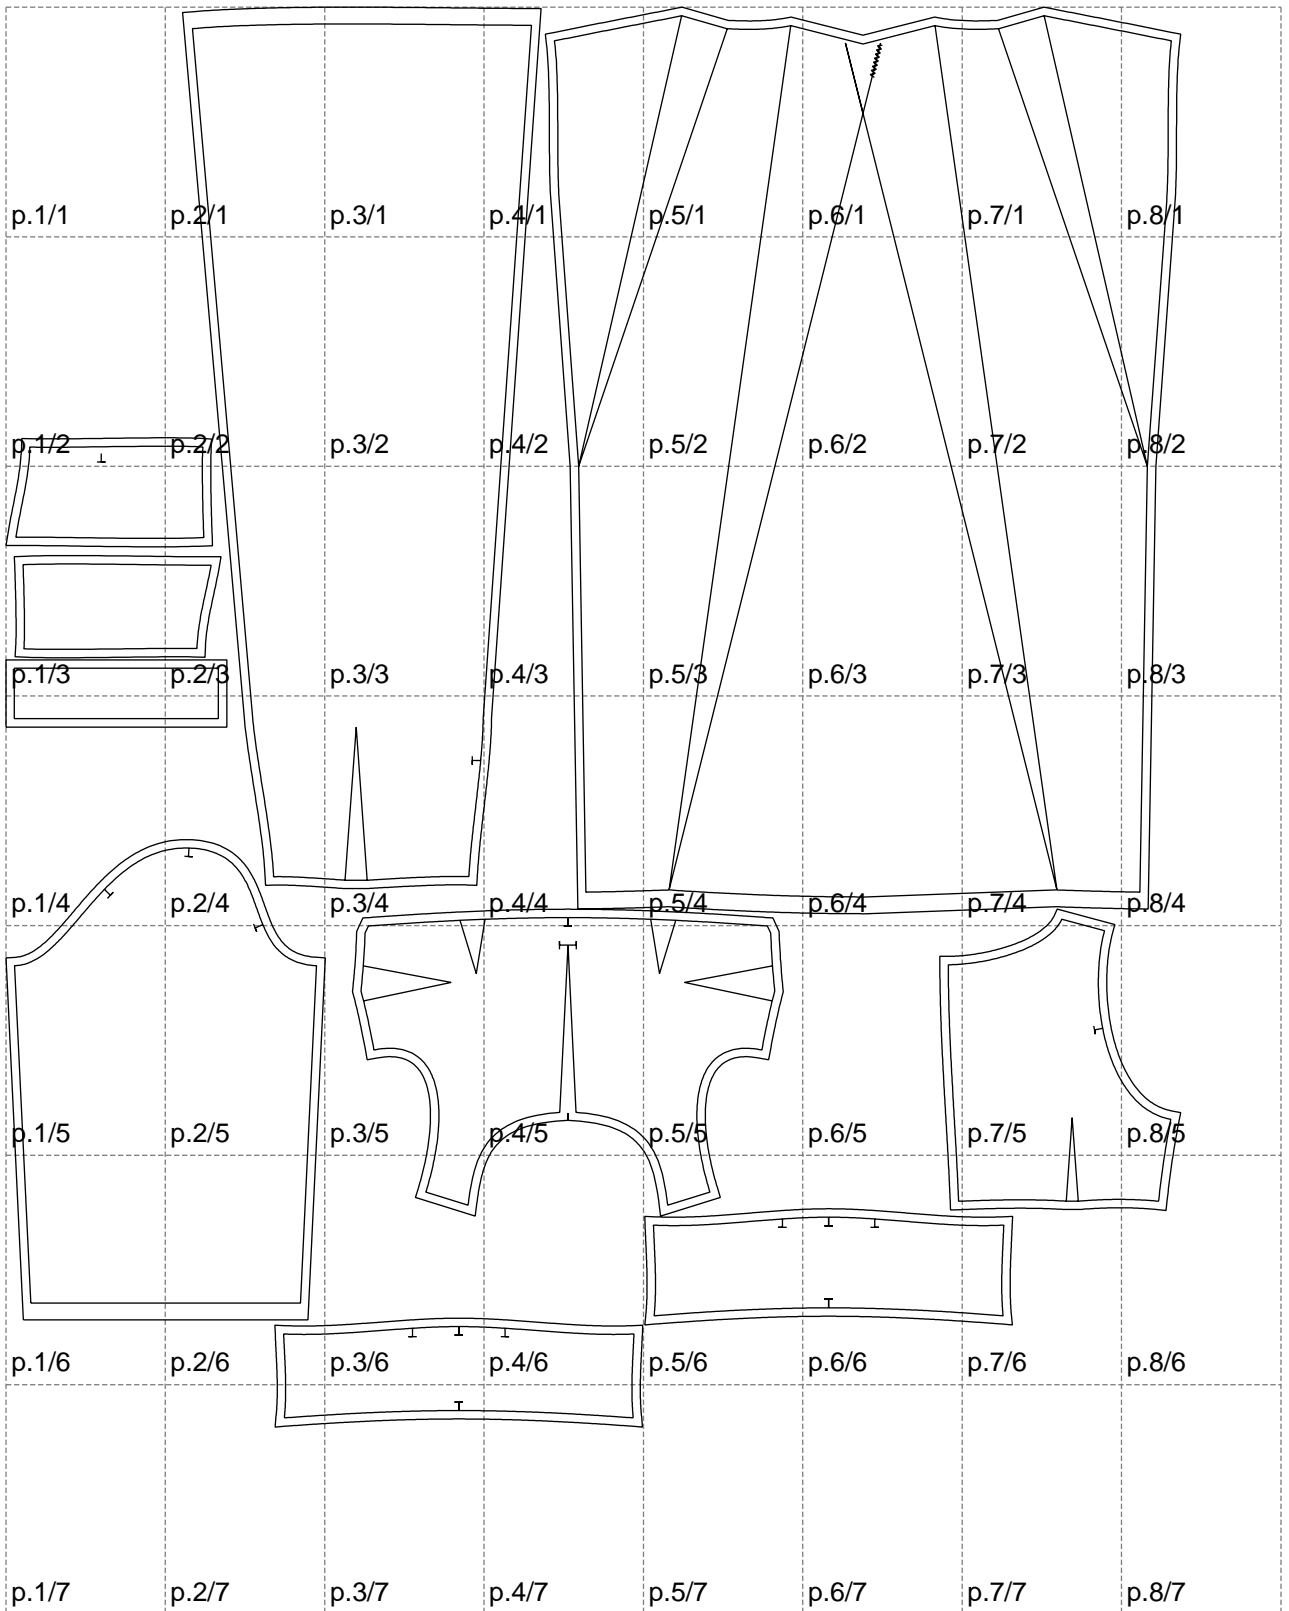

Not for print

Paper size: A4, size:1399.00 x1690.70 mm

# Example

size:1499.00 x2097.05 mm

Maneken =1 ver.0

rz\_1=170

rz\_16=96

rz\_17=82

rz\_18=76

rz\_19=104

rz\_20=101.8

---

. . . . .  
. . . . .  
. . . . .