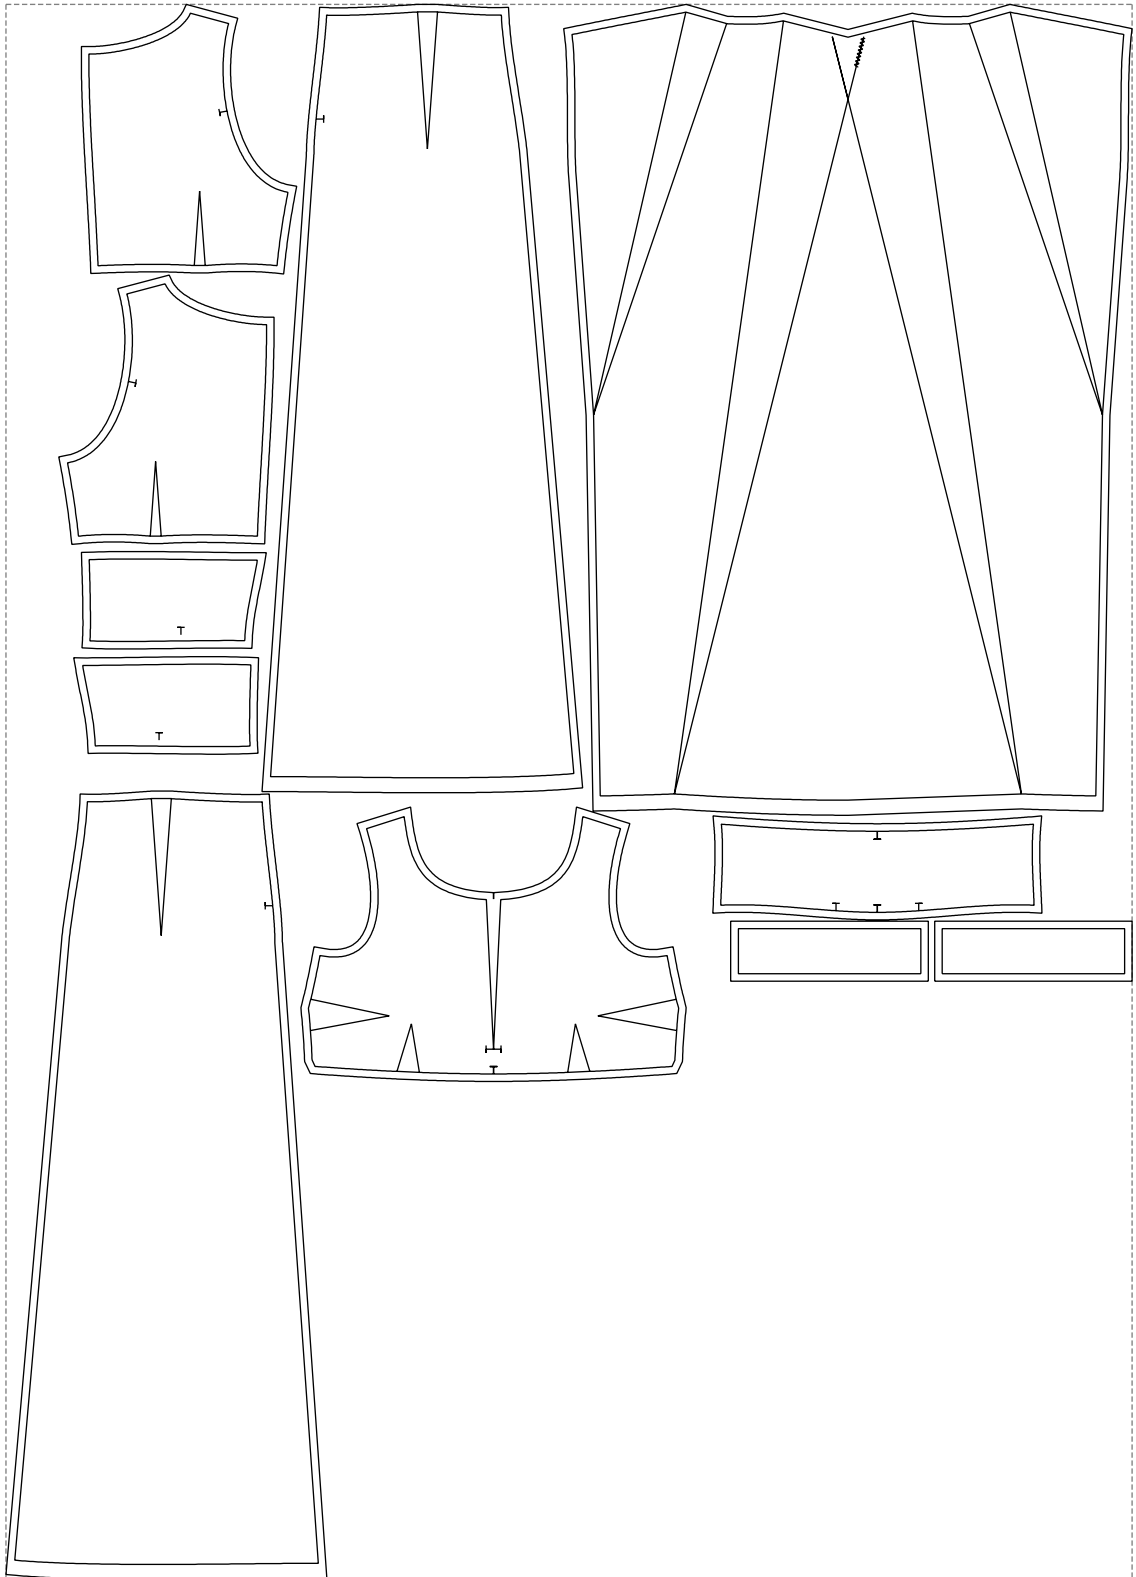

Not for print

Paper size: A4, size:1399.00 x1690.70 mm

# Example

size:1499.00 x2097.05 mm

Maneken =1 ver.0

rz\_1=170

rz\_16=96

rz\_17=82

rz\_18=76

rz\_19=104

rz\_20=101.8

---

. . . . .  
. . . . .  
. . . . .