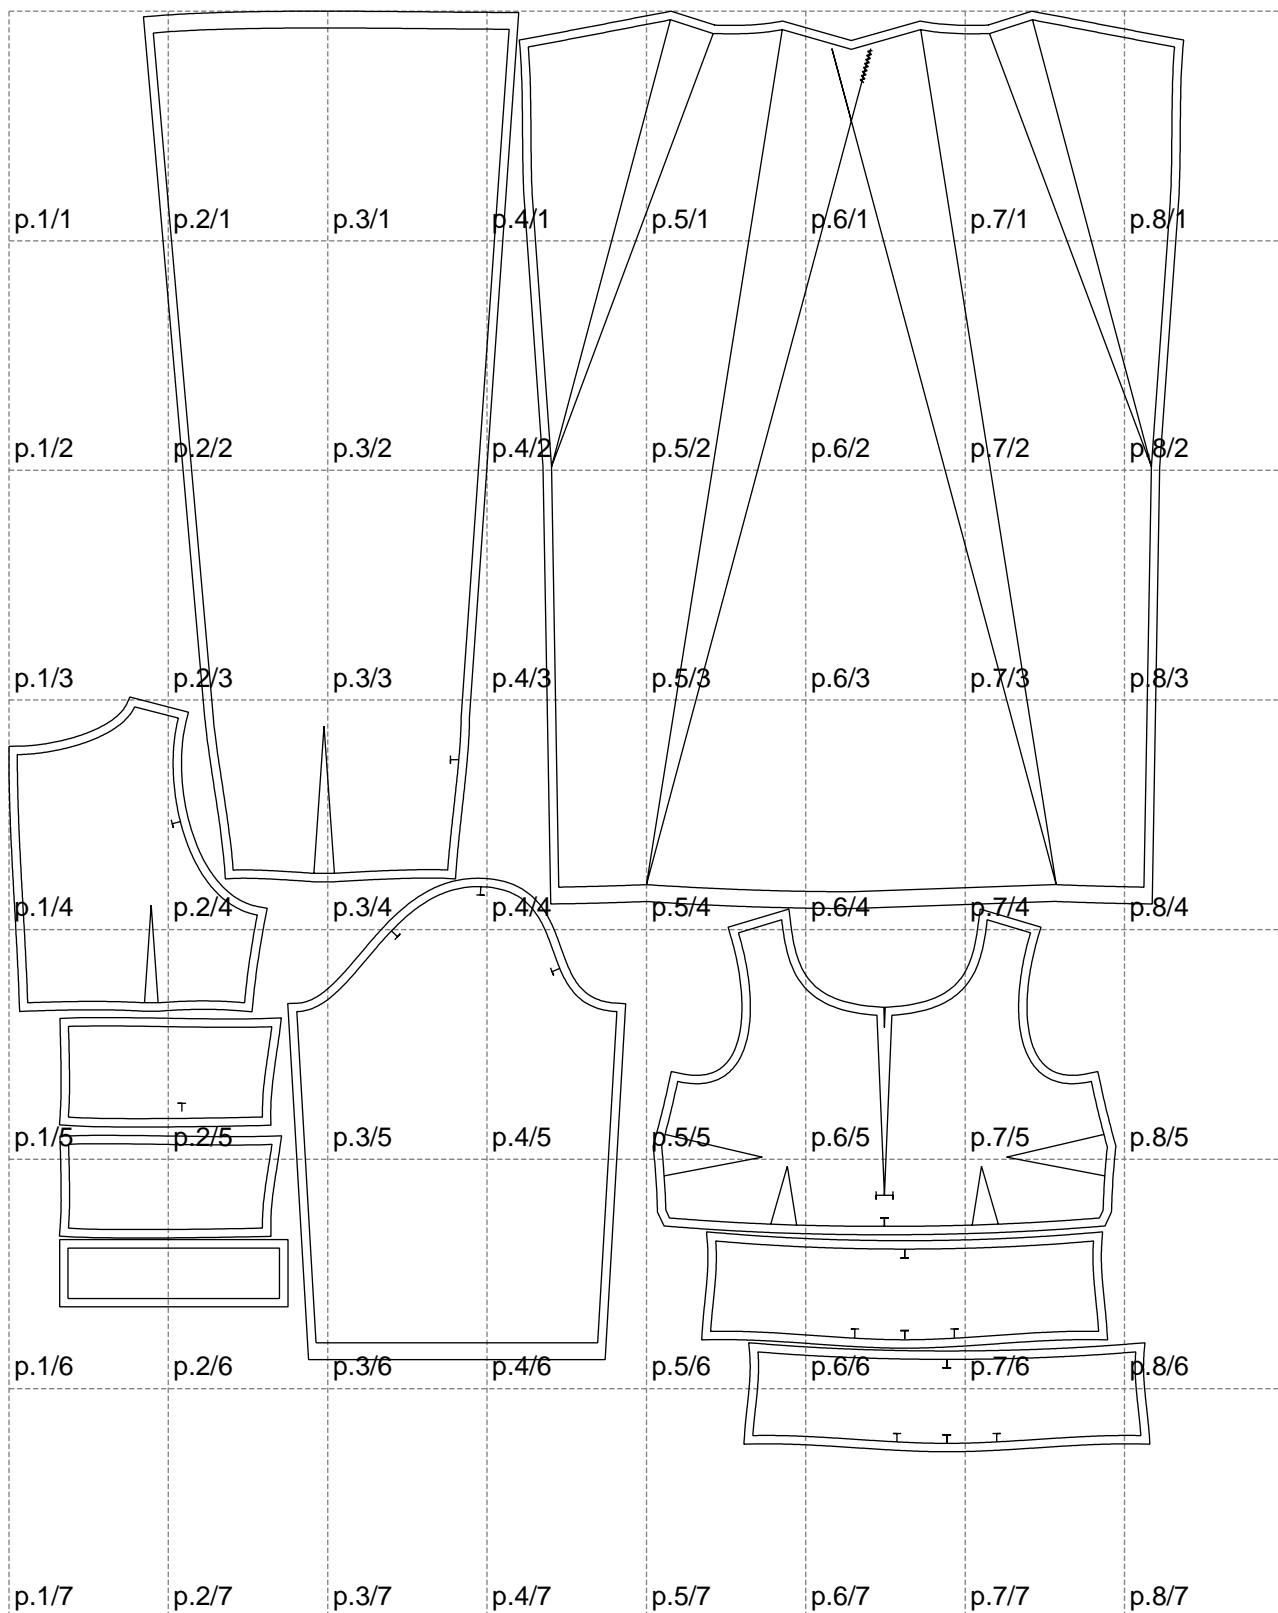

Not for print

Paper size: A4, size:1399.00 x1715.43 mm

# Example

size:1499.00 x2069.20 mm

Maneken =1 ver.0

rz\_1=170

rz\_16=104

rz\_17=88.9

rz\_18=84.4

rz\_19=112

rz\_20=109.3

---

. . . . .  
. . . . .  
. . . . .