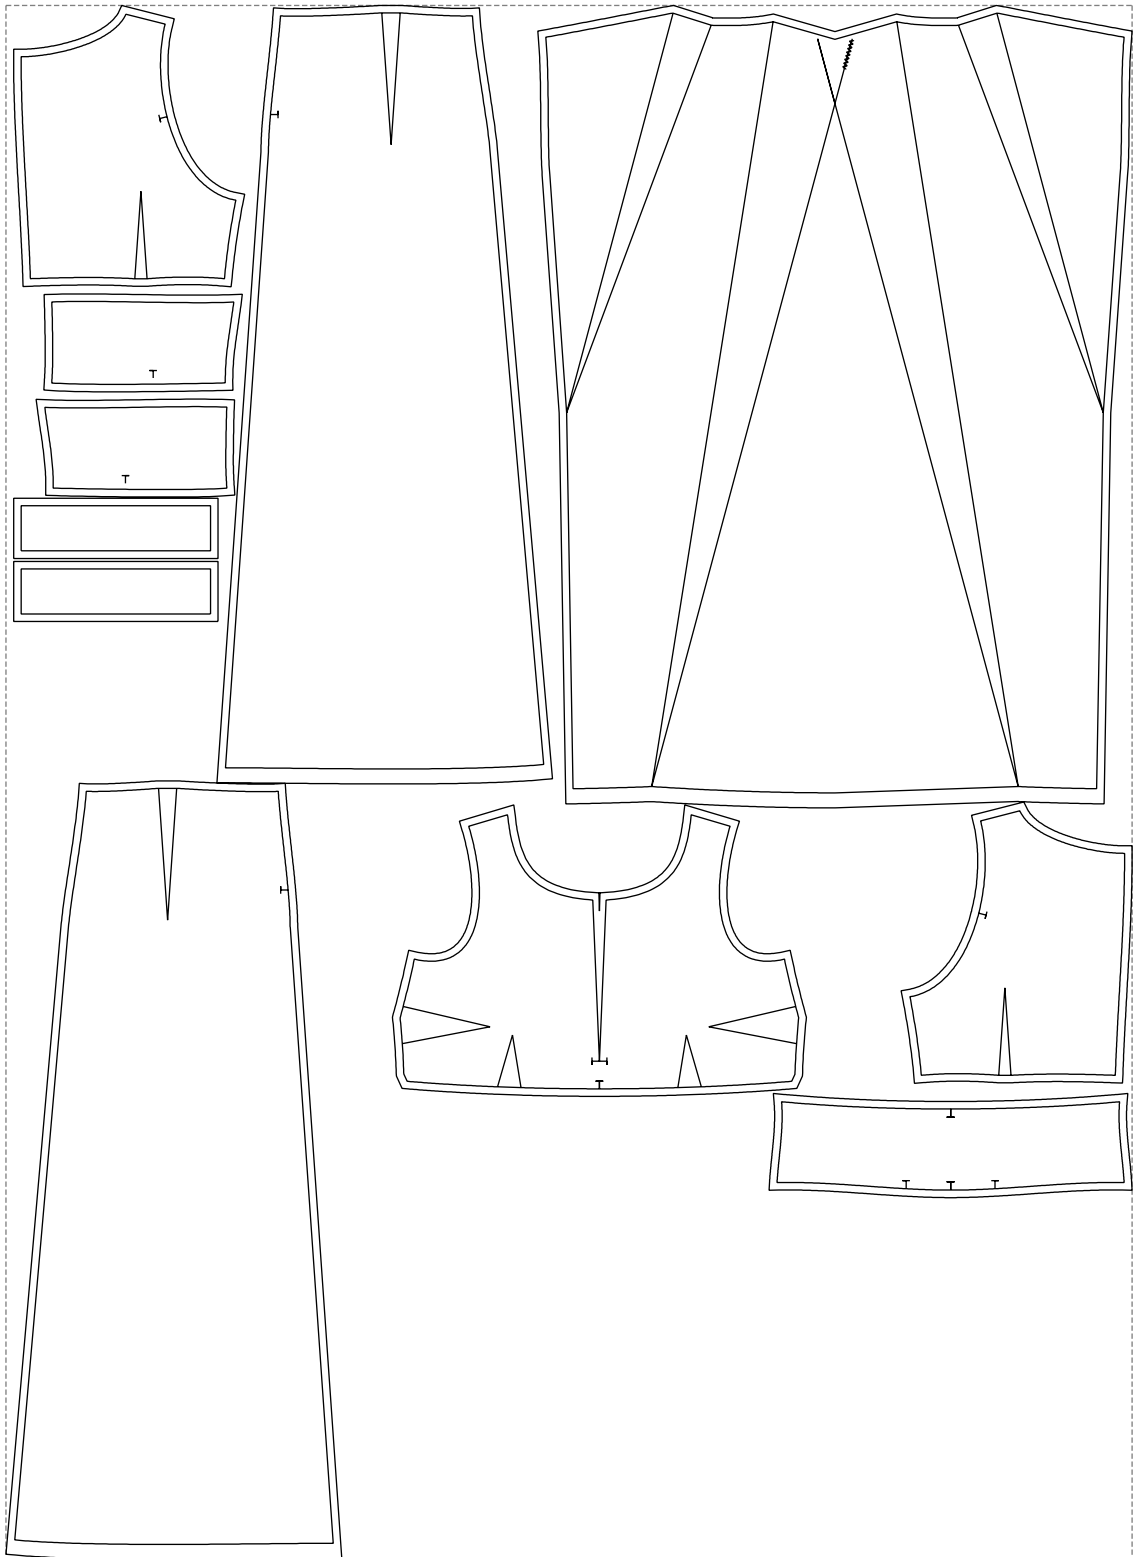

Not for print

Paper size: A4, size:1399.00 x1715.43 mm

# Example

size:1499.00 x2069.20 mm

Maneken =1 ver.0

rz\_1=170

rz\_16=104

rz\_17=88.9

rz\_18=84.4

rz\_19=112