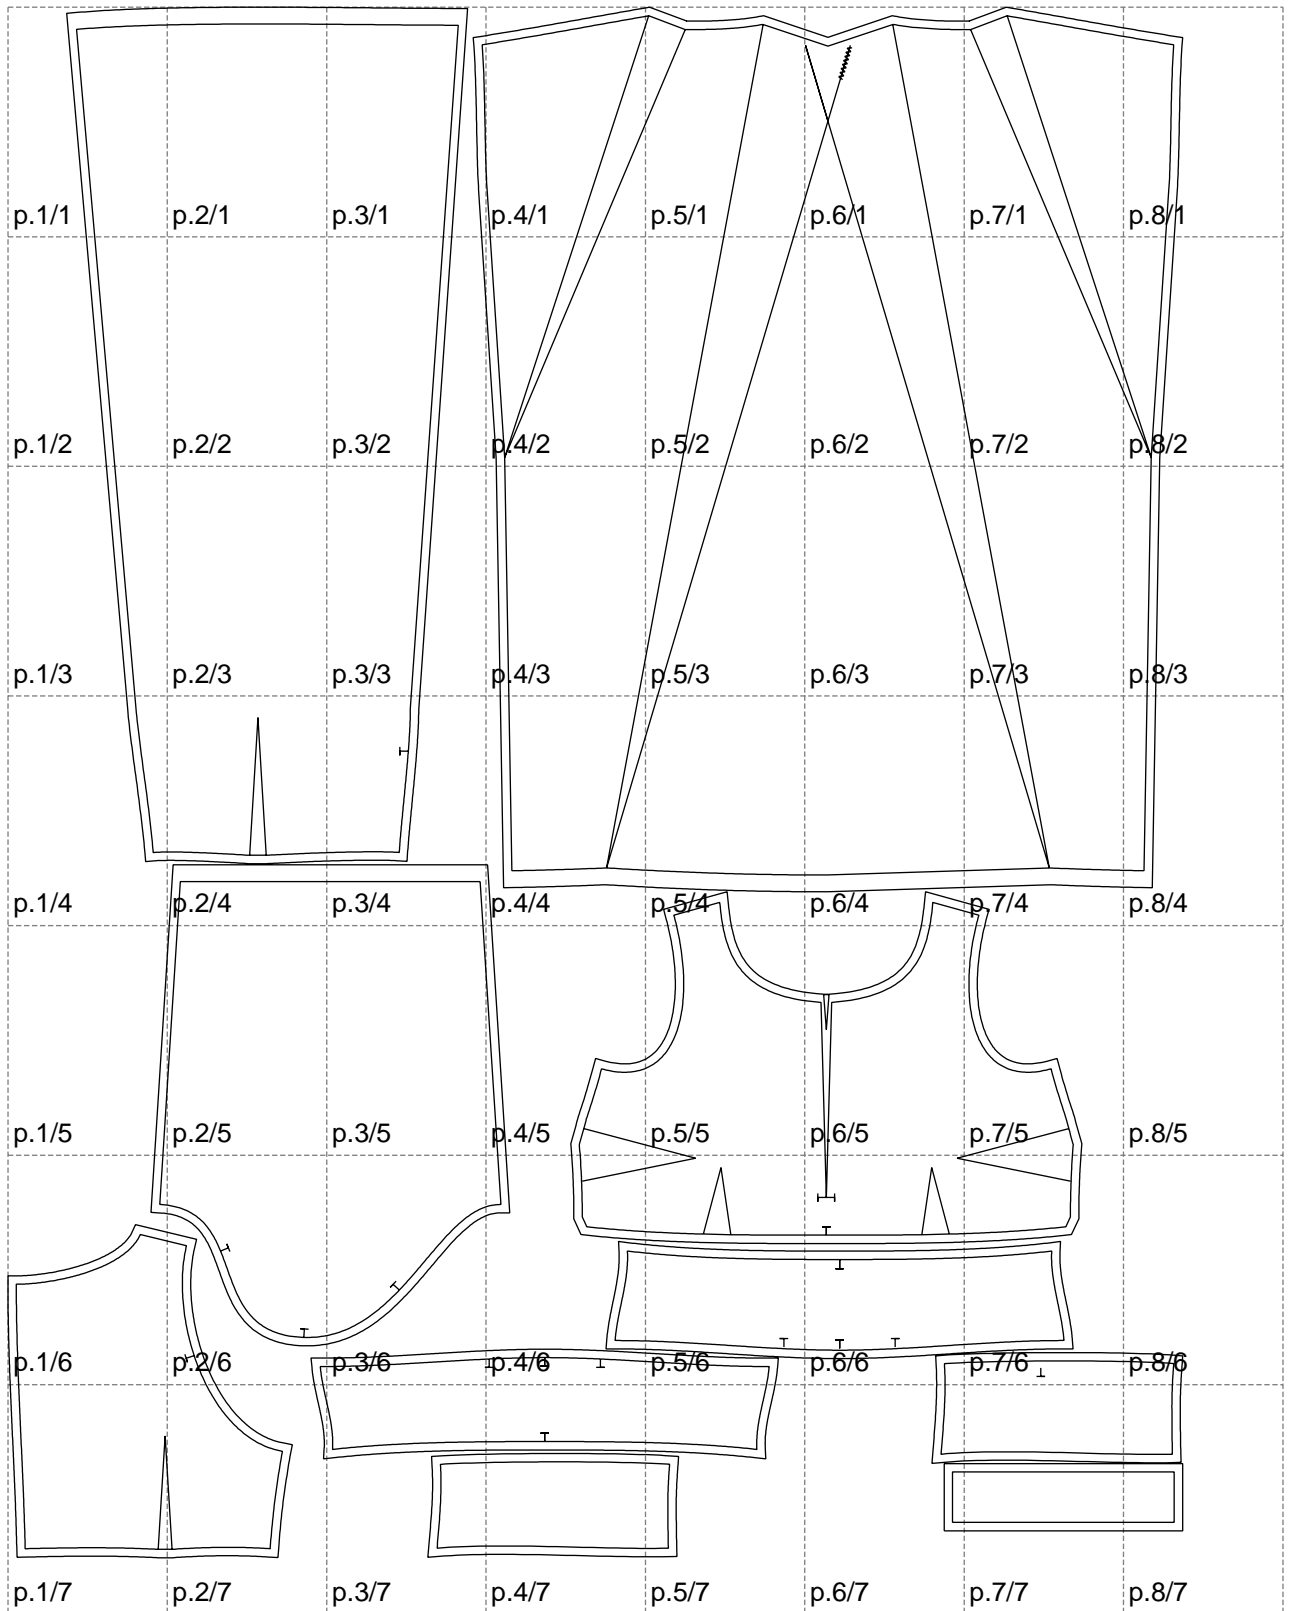

Not for print

Paper size: A4, size:1399.00 x1846.41 mm

# Example

size:1468.88 x2045.35 mm

Maneken =1 ver.0

rz\_1=170

rz\_16=116

rz\_17=100

rz\_18=98.8

rz\_19=124

rz\_20=121

---

. . . . .  
. . . . .  
. . . . .