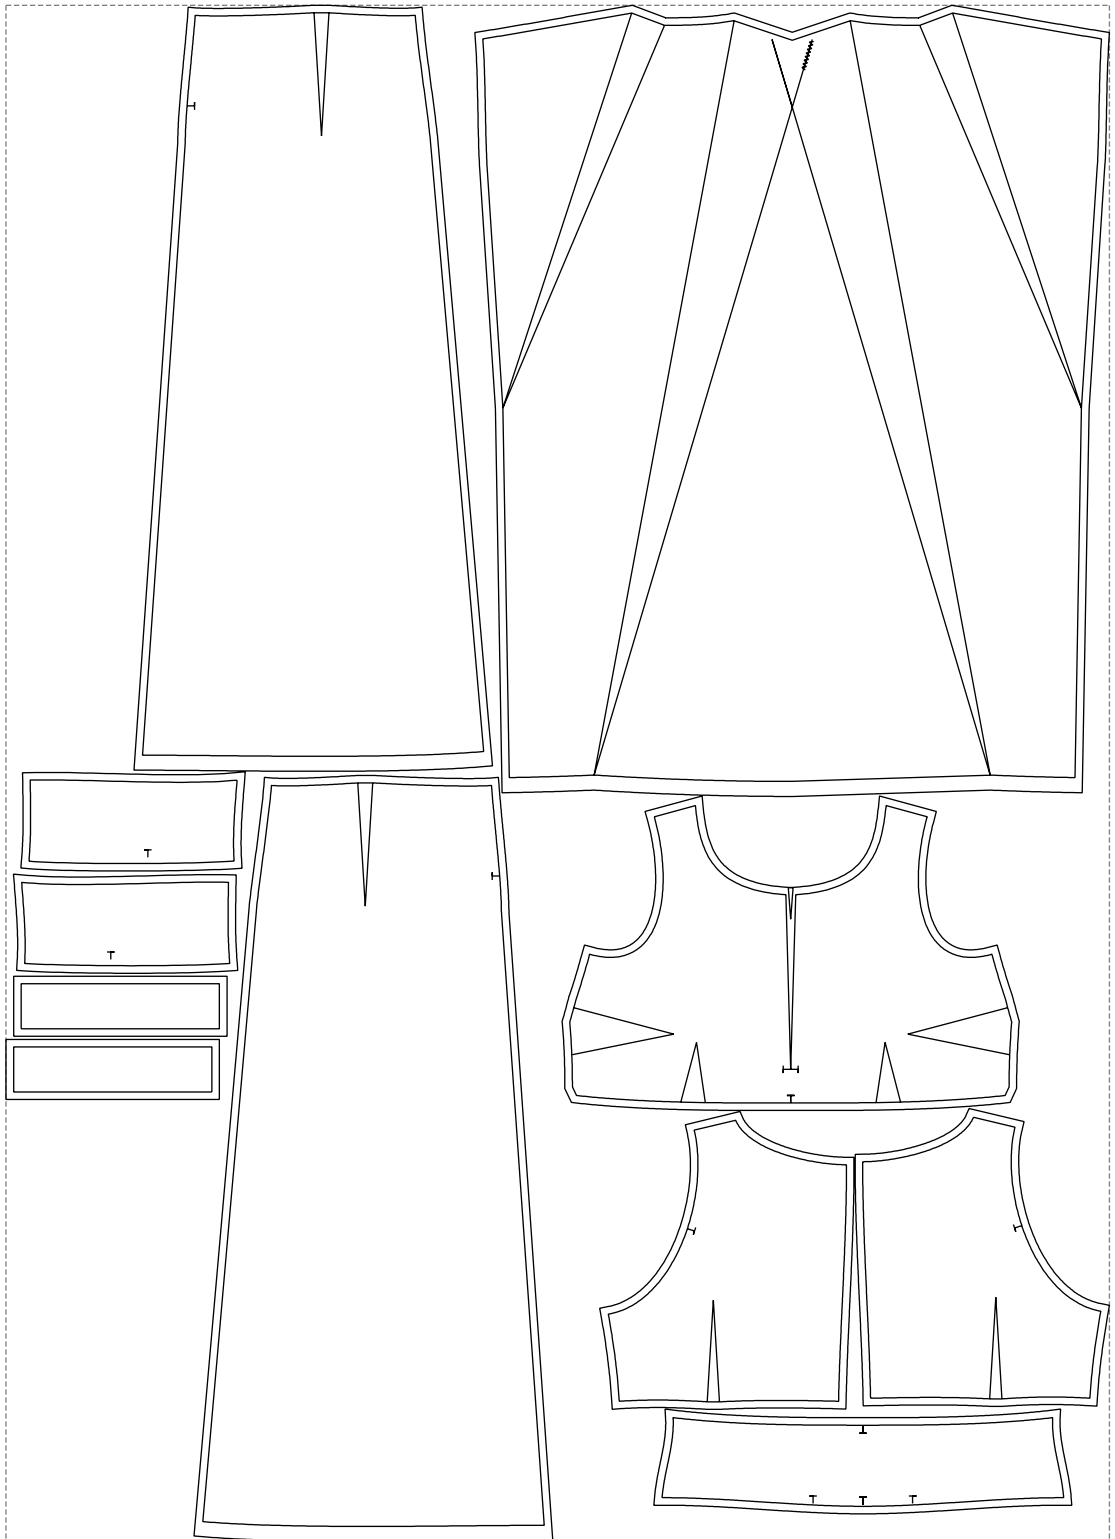

Not for print

Paper size: A4, size:1399.00 x1846.41 mm

# Example

size:1468.88 x2045.35 mm

Maneken =1 ver.0

rz\_1=170

rz\_16=116

rz\_17=100

rz\_18=98.8

rz\_19=124