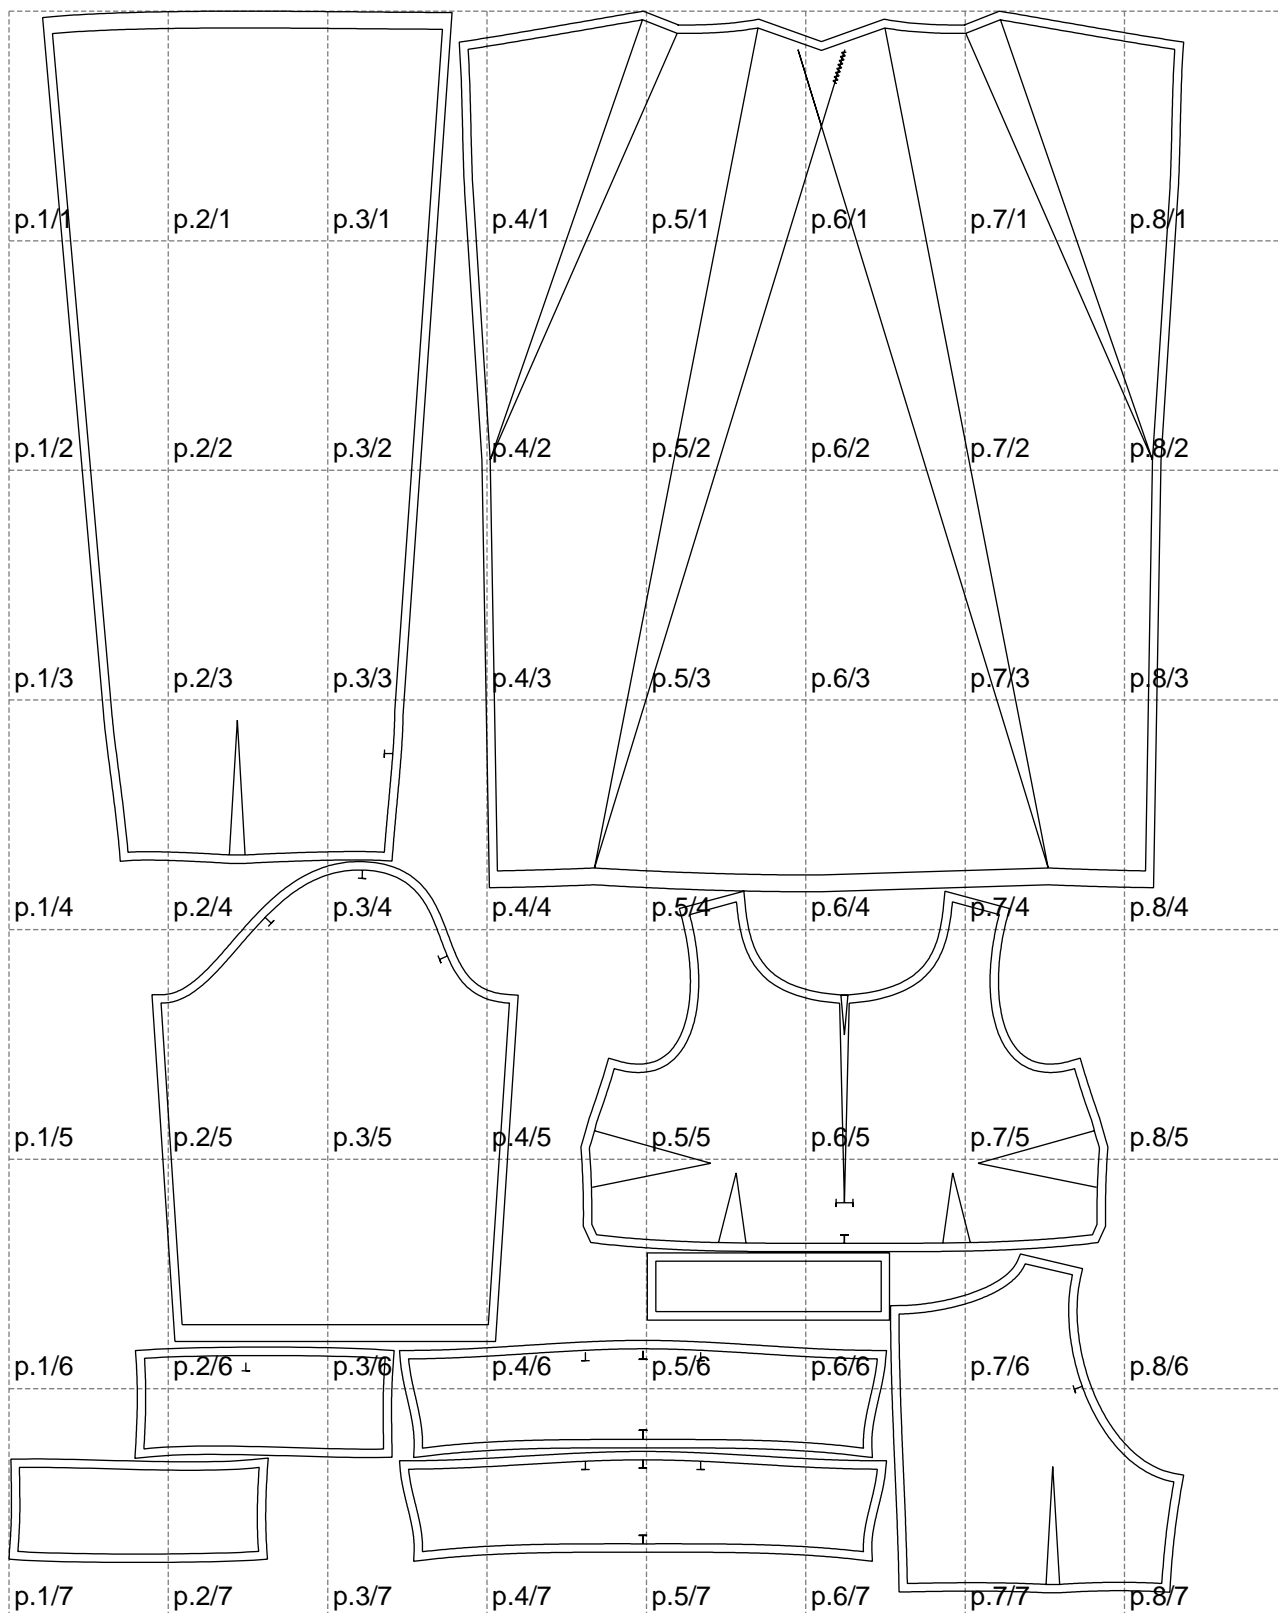

Not for print

Paper size: A4, size:1399.00 x1883.36 mm

# Example

size:1489.00 x2159.97 mm

Maneken =1 ver.0

rz\_1=170

rz\_16=120

rz\_17=104

rz\_18=103.6

rz\_19=128

rz\_20=125.1

---

. . . . .  
. . . . .  
. . . . .