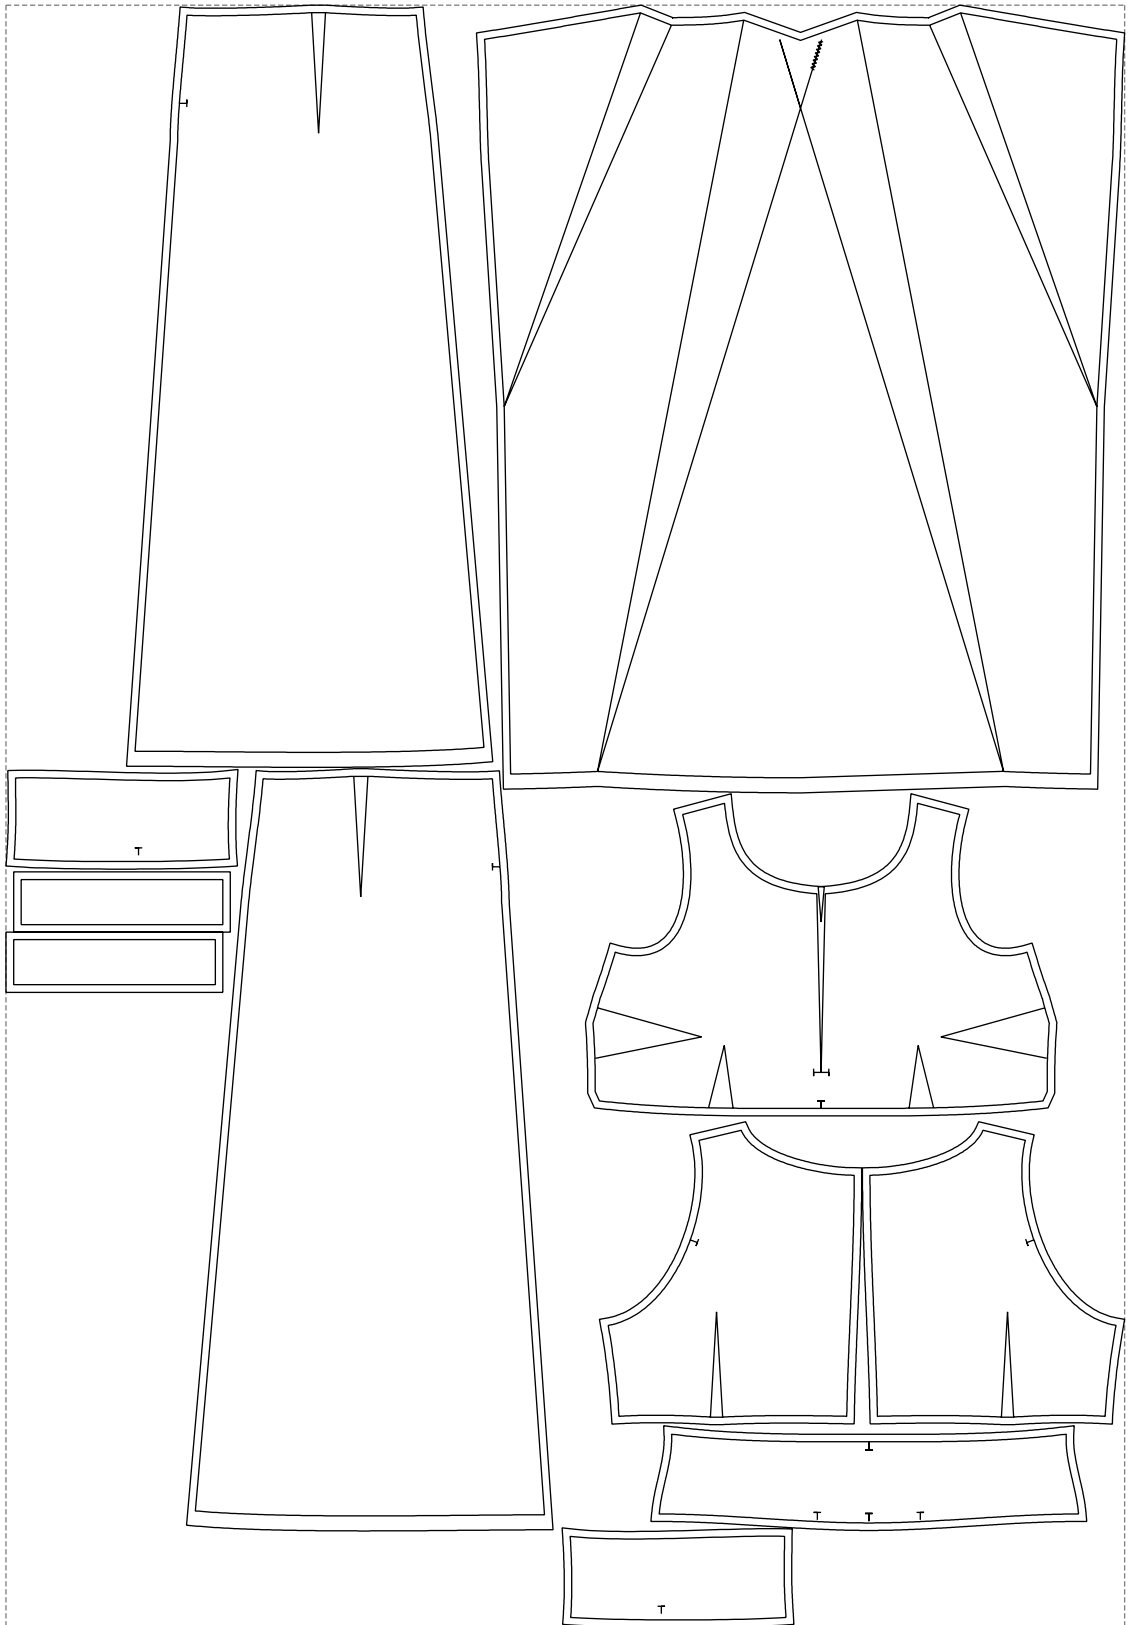

Not for print

Paper size: A4, size:1399.00 x1883.36 mm

# Example

size:1489.00 x2159.97 mm

Maneken =1 ver.0

rz\_1=170

rz\_16=120

rz\_17=104

rz\_18=103.6

rz\_19=128

rz\_20=125.1

---

. . . . .  
. . . . .  
. . . . .