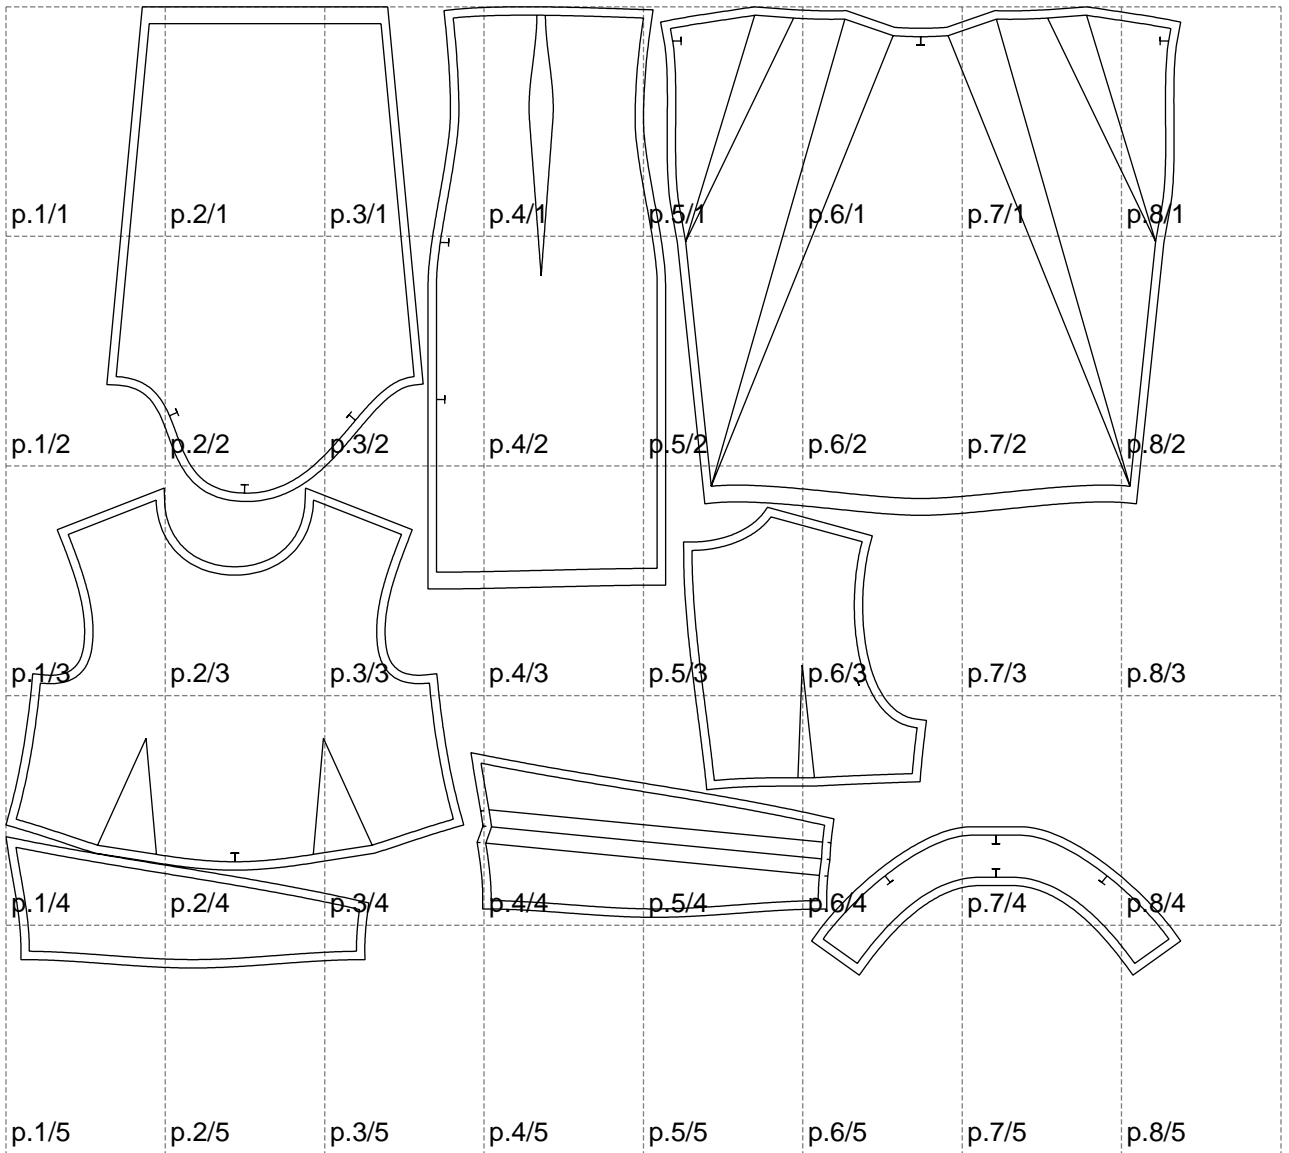

Not for print

Paper size: A4, size:1399.00 x1153.15 mm

# Example

size:1499.00 x1647.25 mm

Maneken =1 ver.0

rz\_1=170

rz\_16=92

rz\_17=78.8

rz\_18=71.8

rz\_19=100

rz\_20=98.1

---

. . . . .  
. . . . .  
. . . . .