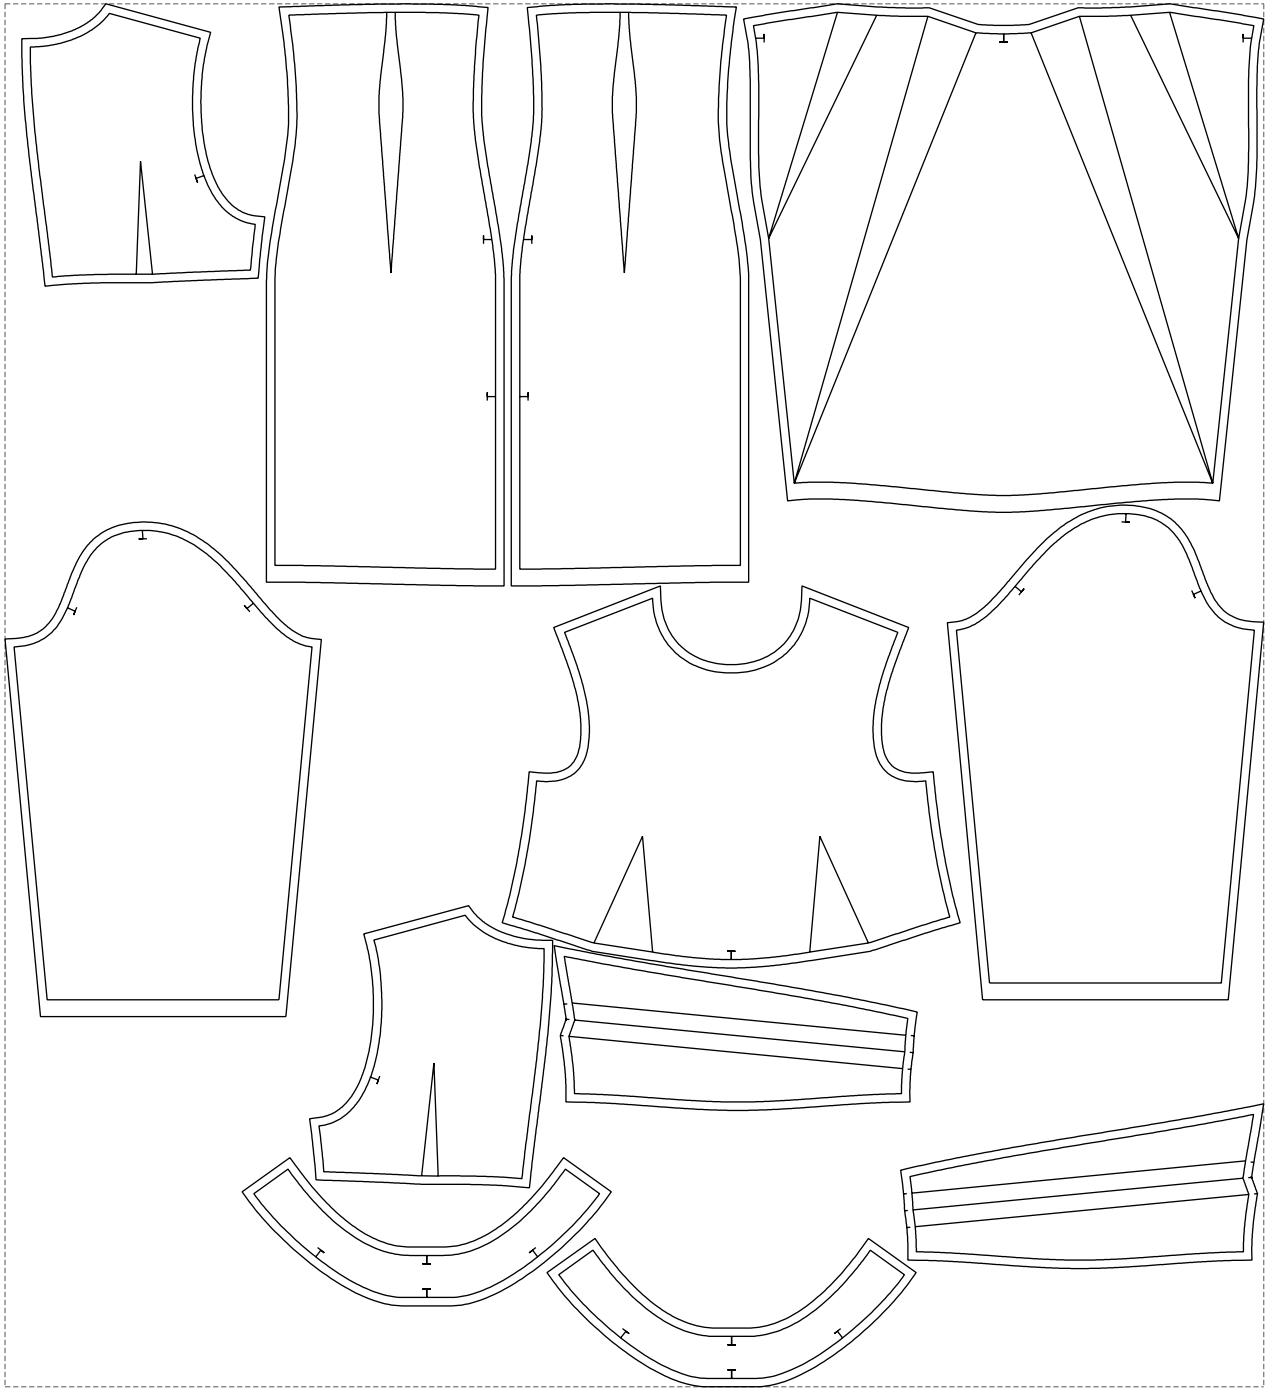

# Example

size:1499.00 x1647.25 mm

Maneken =1 ver.0

rz\_1=170

rz\_16=92

rz\_17=78.8

rz\_18=71.8

rz\_19=100