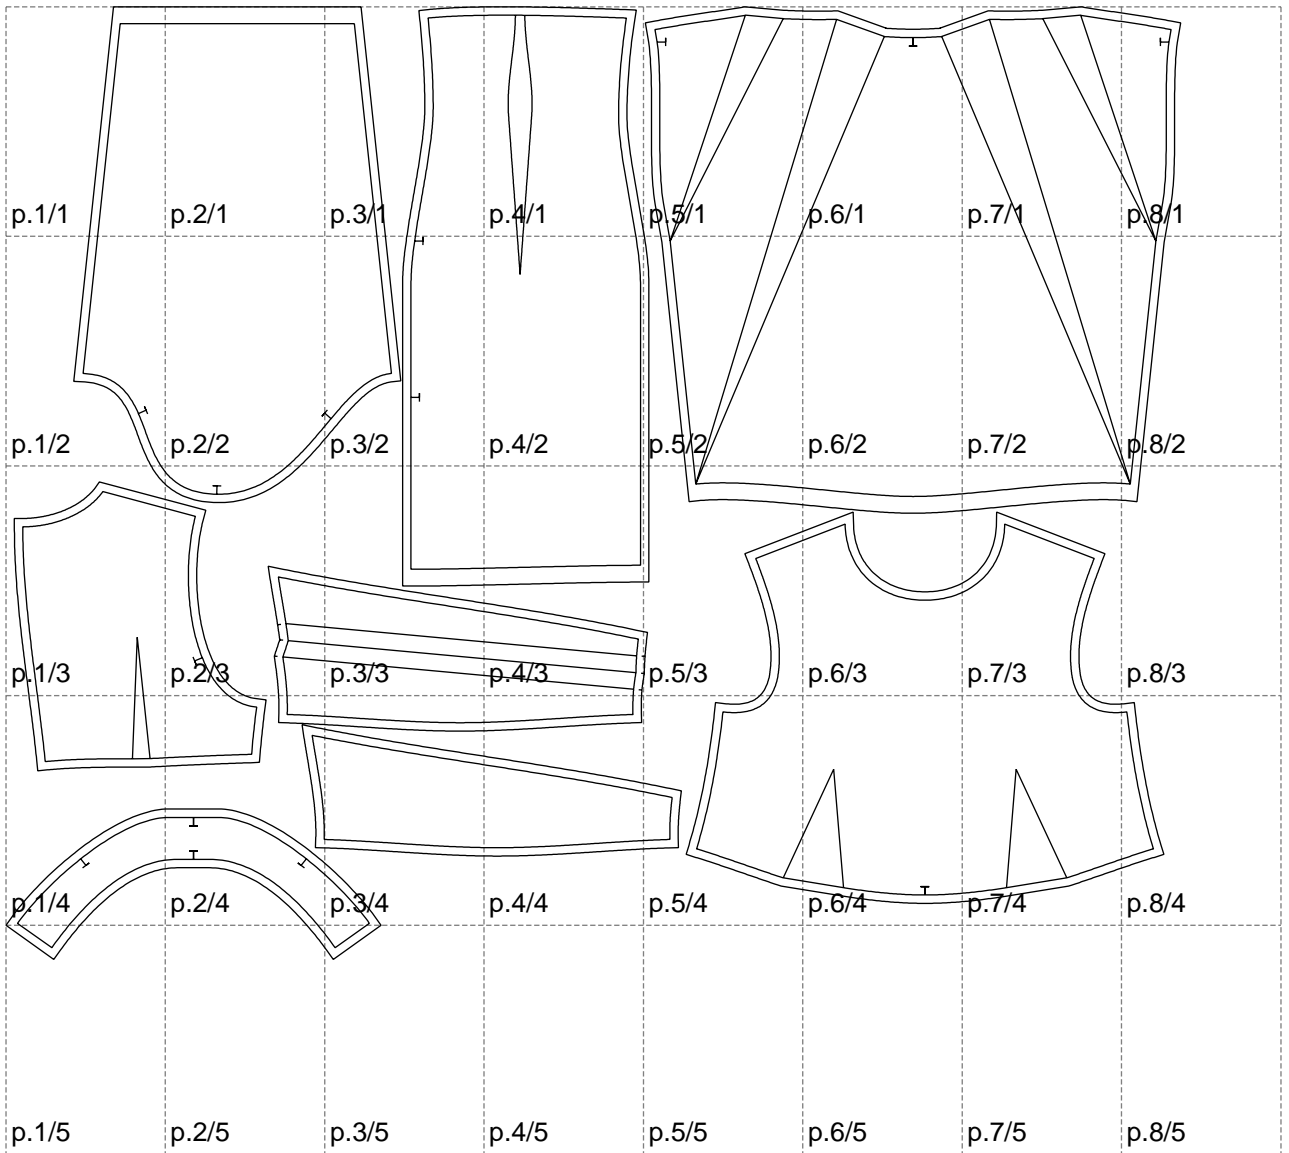

Not for print

Paper size: A4, size:1399.00 x1134.42 mm

# Example

size:1499.00 x1807.79 mm

Maneken =1 ver.0

rz\_1=170

rz\_16=96

rz\_17=82

rz\_18=76

rz\_19=104

rz\_20=101.8

---

. . . . .  
. . . . .  
. . . . .