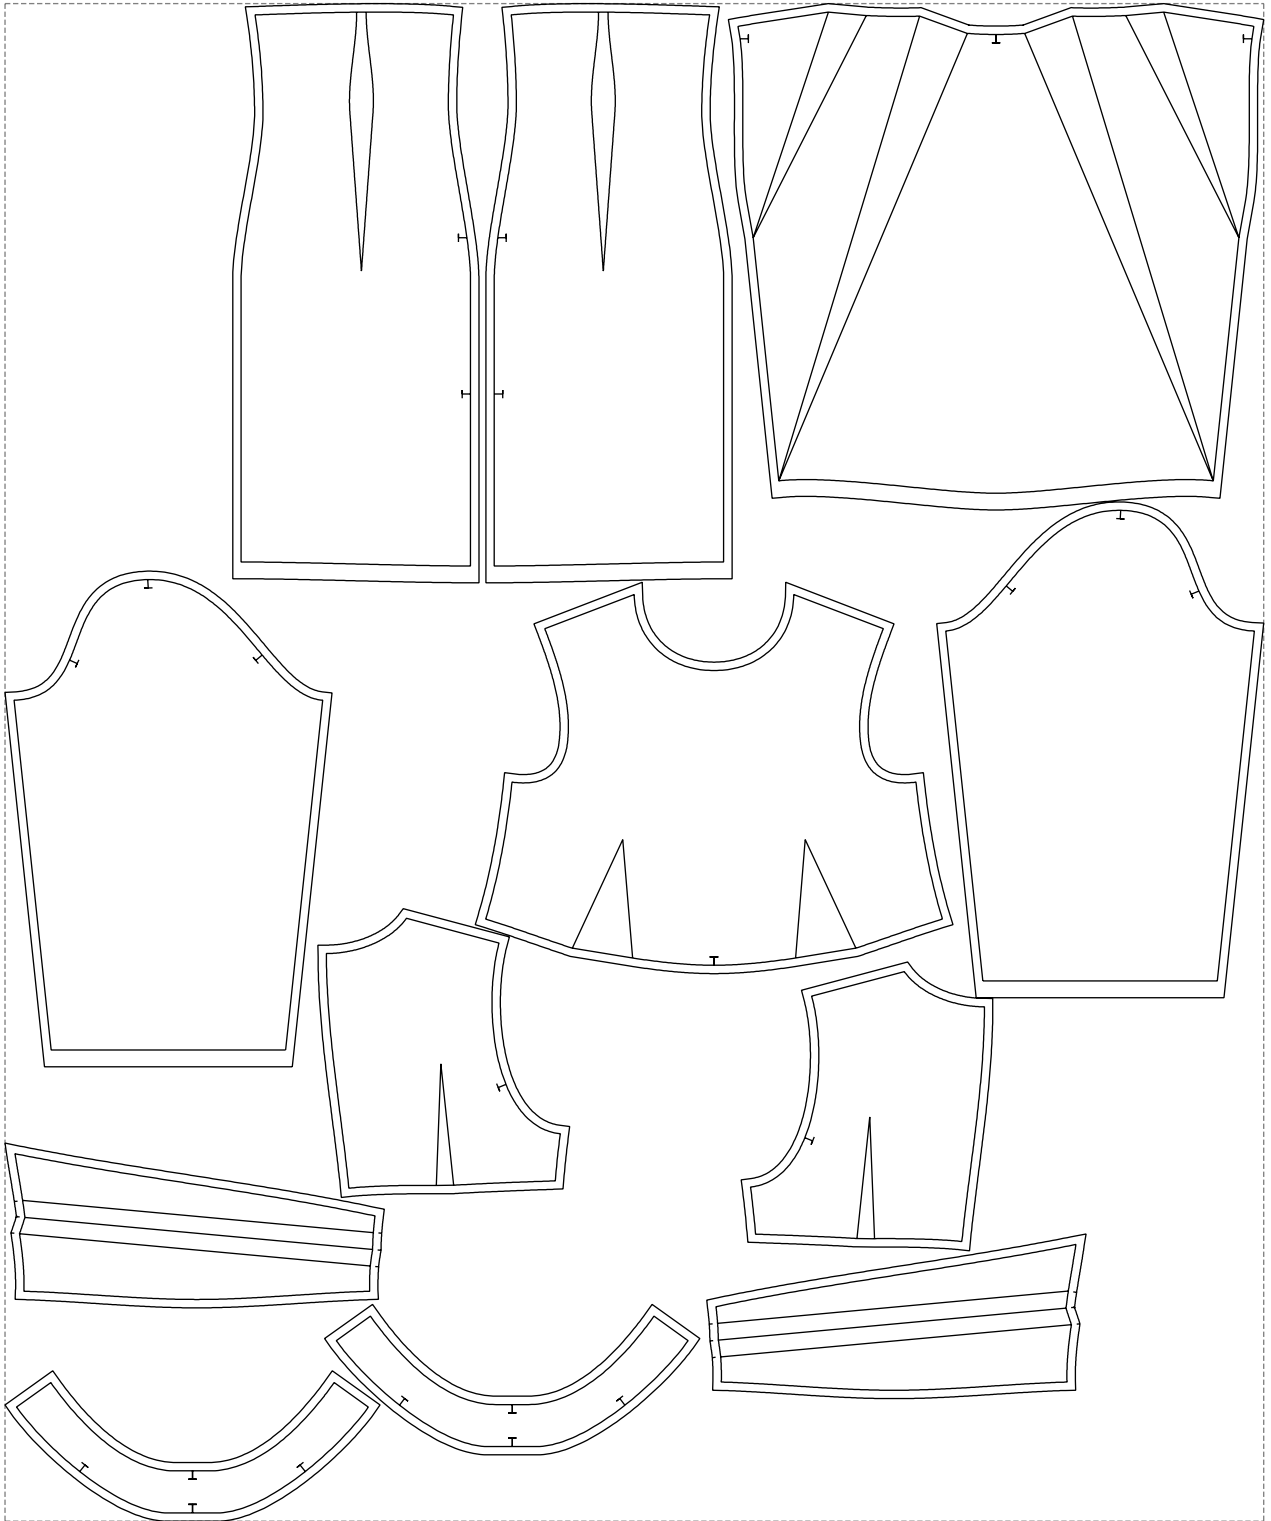

Not for print

Paper size: A4, size:1399.00 x1134.42 mm

# Example

size:1499.00 x1807.79 mm

Maneken =1 ver.0

rz\_1=170

rz\_16=96

rz\_17=82

rz\_18=76

rz\_19=104

rz\_20=101.8

---

. . . . .  
. . . . .  
. . . . .