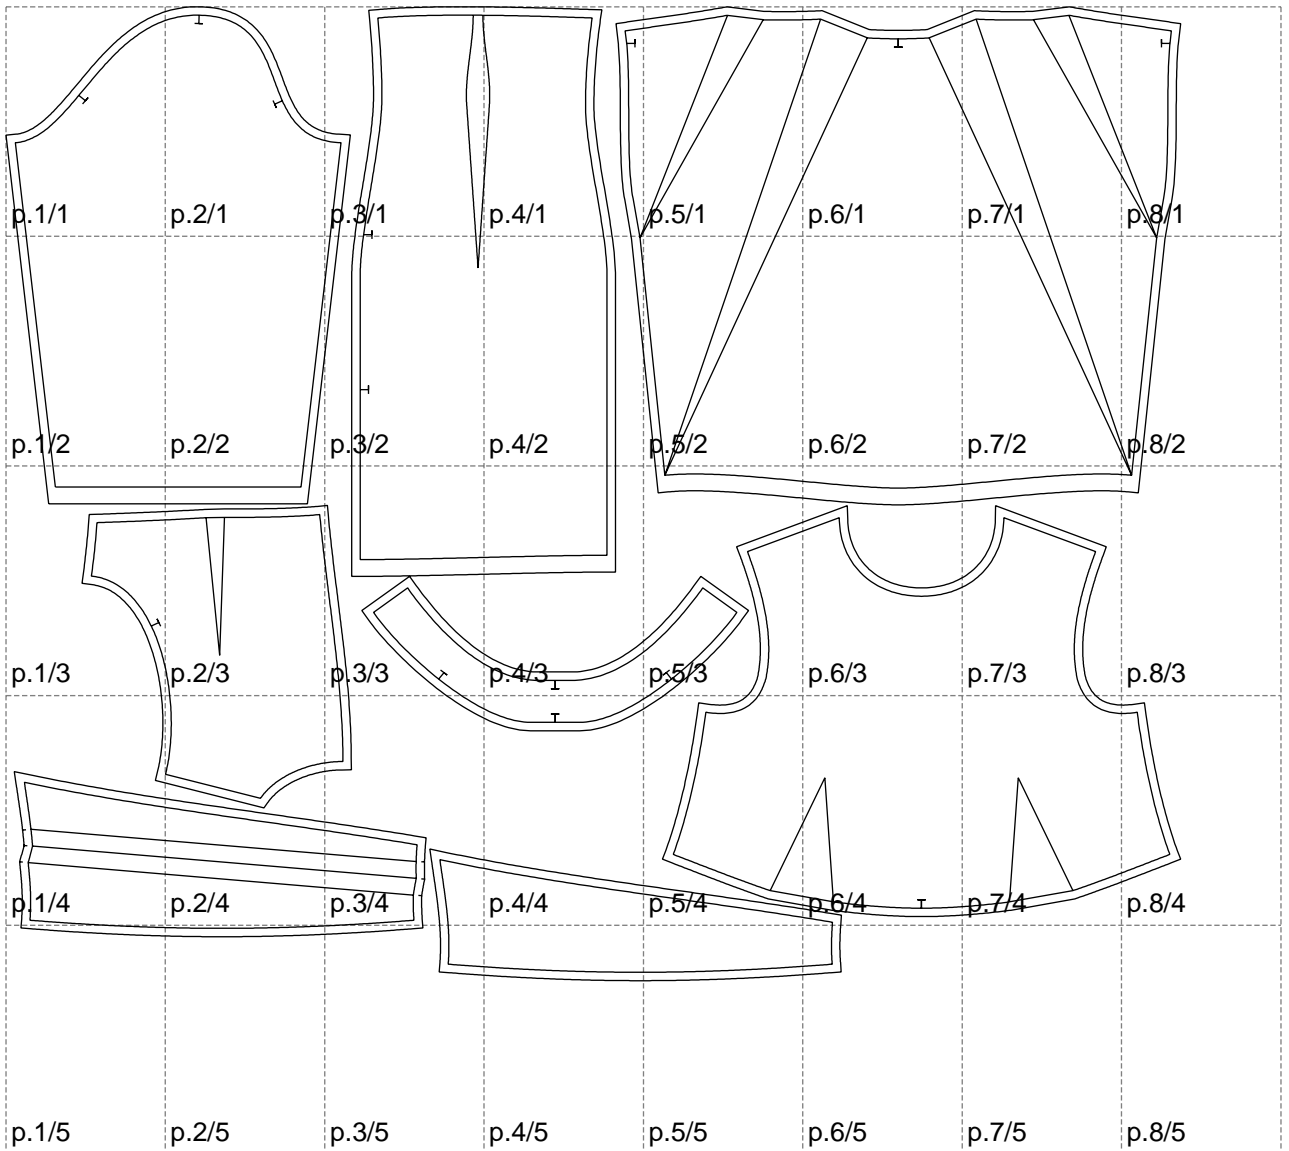

Not for print

Paper size: A4, size:1399.00 x1159.71 mm

# Example

size:1499.00 x1785.83 mm

Maneken =1 ver.0

rz\_1=170

rz\_16=104

rz\_17=88.9

rz\_18=84.4

rz\_19=112

rz\_20=109.3

---

. . . . .  
. . . . .  
. . . . .