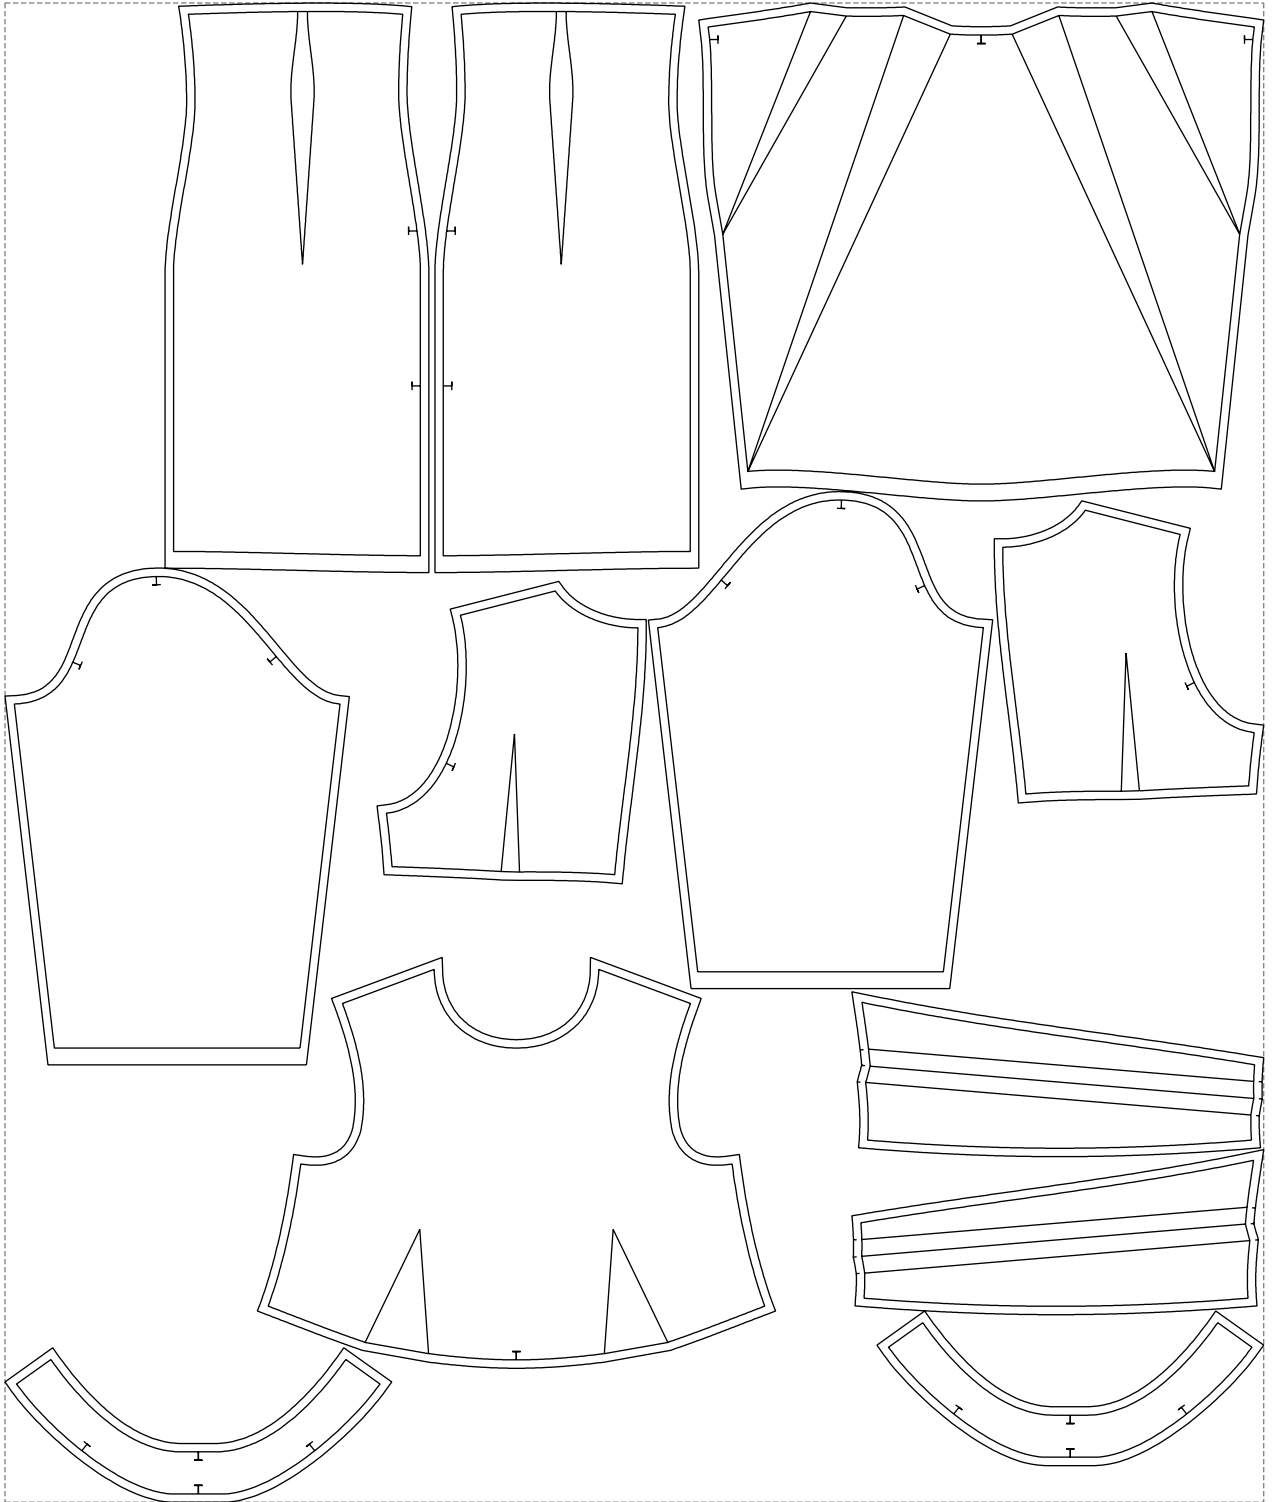

Not for print

Paper size: A4, size:1399.00 x1159.71 mm

# Example

size:1499.00 x1785.83 mm

Maneken =1 ver.0

rz\_1=170

rz\_16=104

rz\_17=88.9

rz\_18=84.4

rz\_19=112