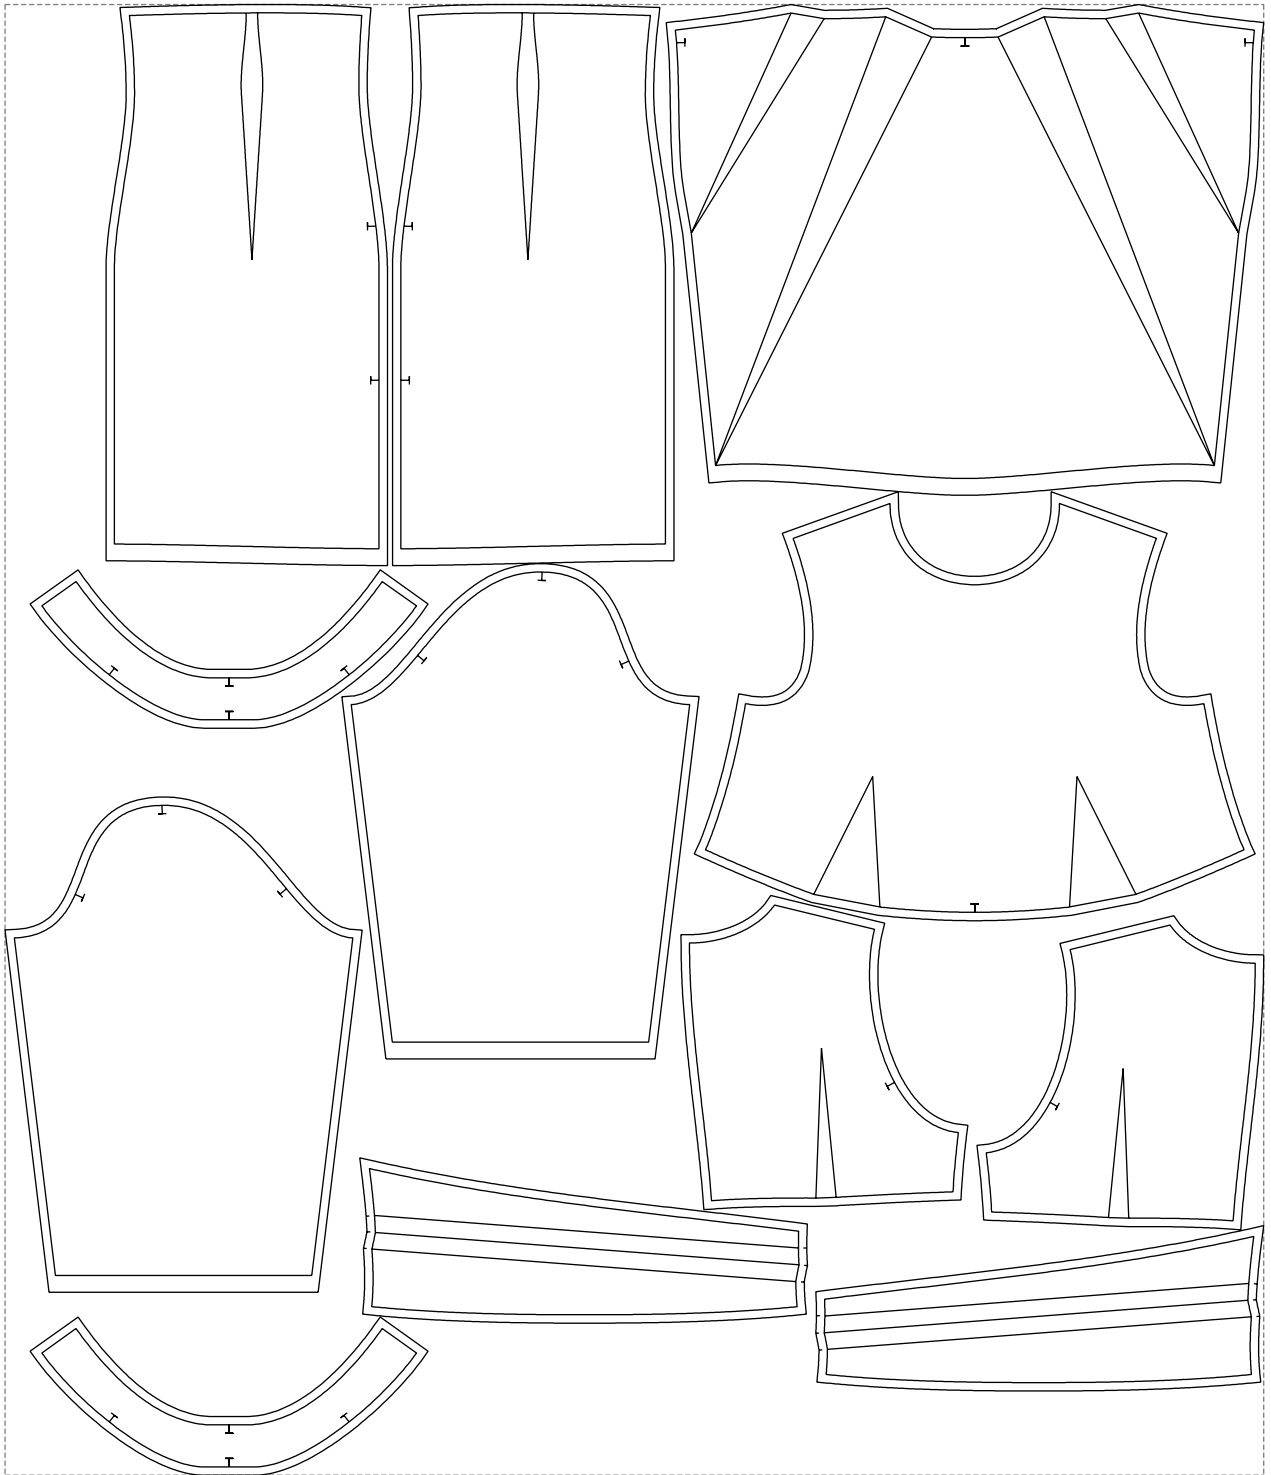

Not for print

Paper size: A4, size:1399.00 x1301.37 mm

# Example

size:1499.00 x1752.00 mm

Maneken =1 ver.0

rz\_1=170

rz\_16=112

rz\_17=96.2

rz\_18=94

rz\_19=120