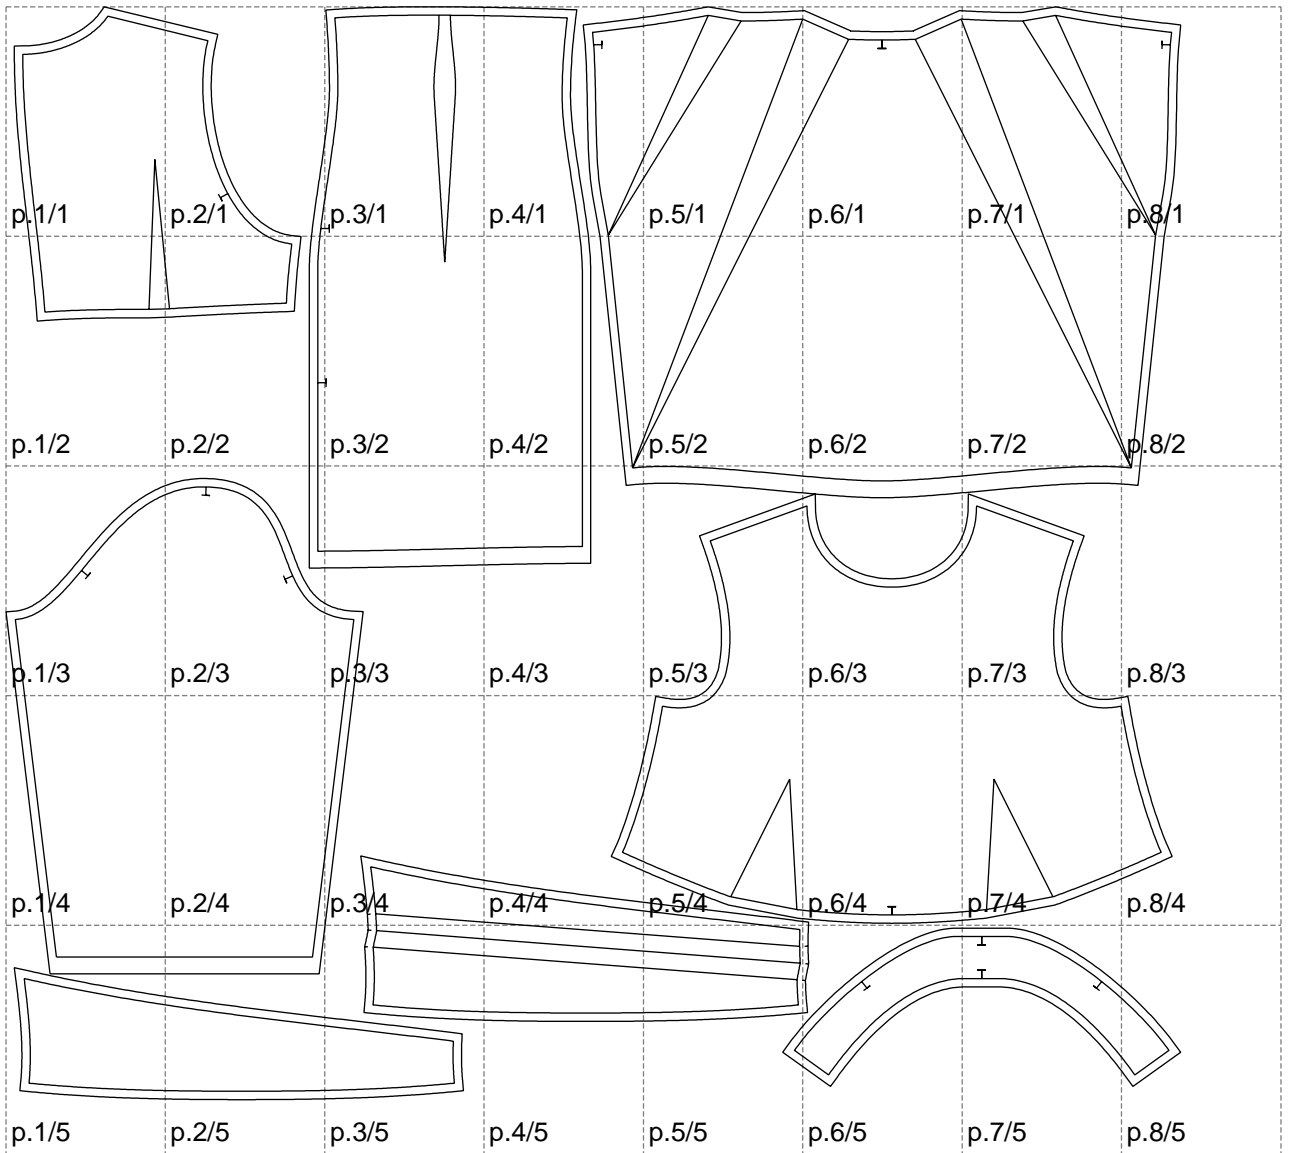

Not for print

Paper size: A4, size:1399.00 x1301.37 mm

# Example

size:1499.00 x1752.00 mm

Maneken =1 ver.0

rz\_1=170

rz\_16=112

rz\_17=96.2

rz\_18=94

rz\_19=120

rz\_20=117

---

. . . . .  
. . . . .  
. . . . .