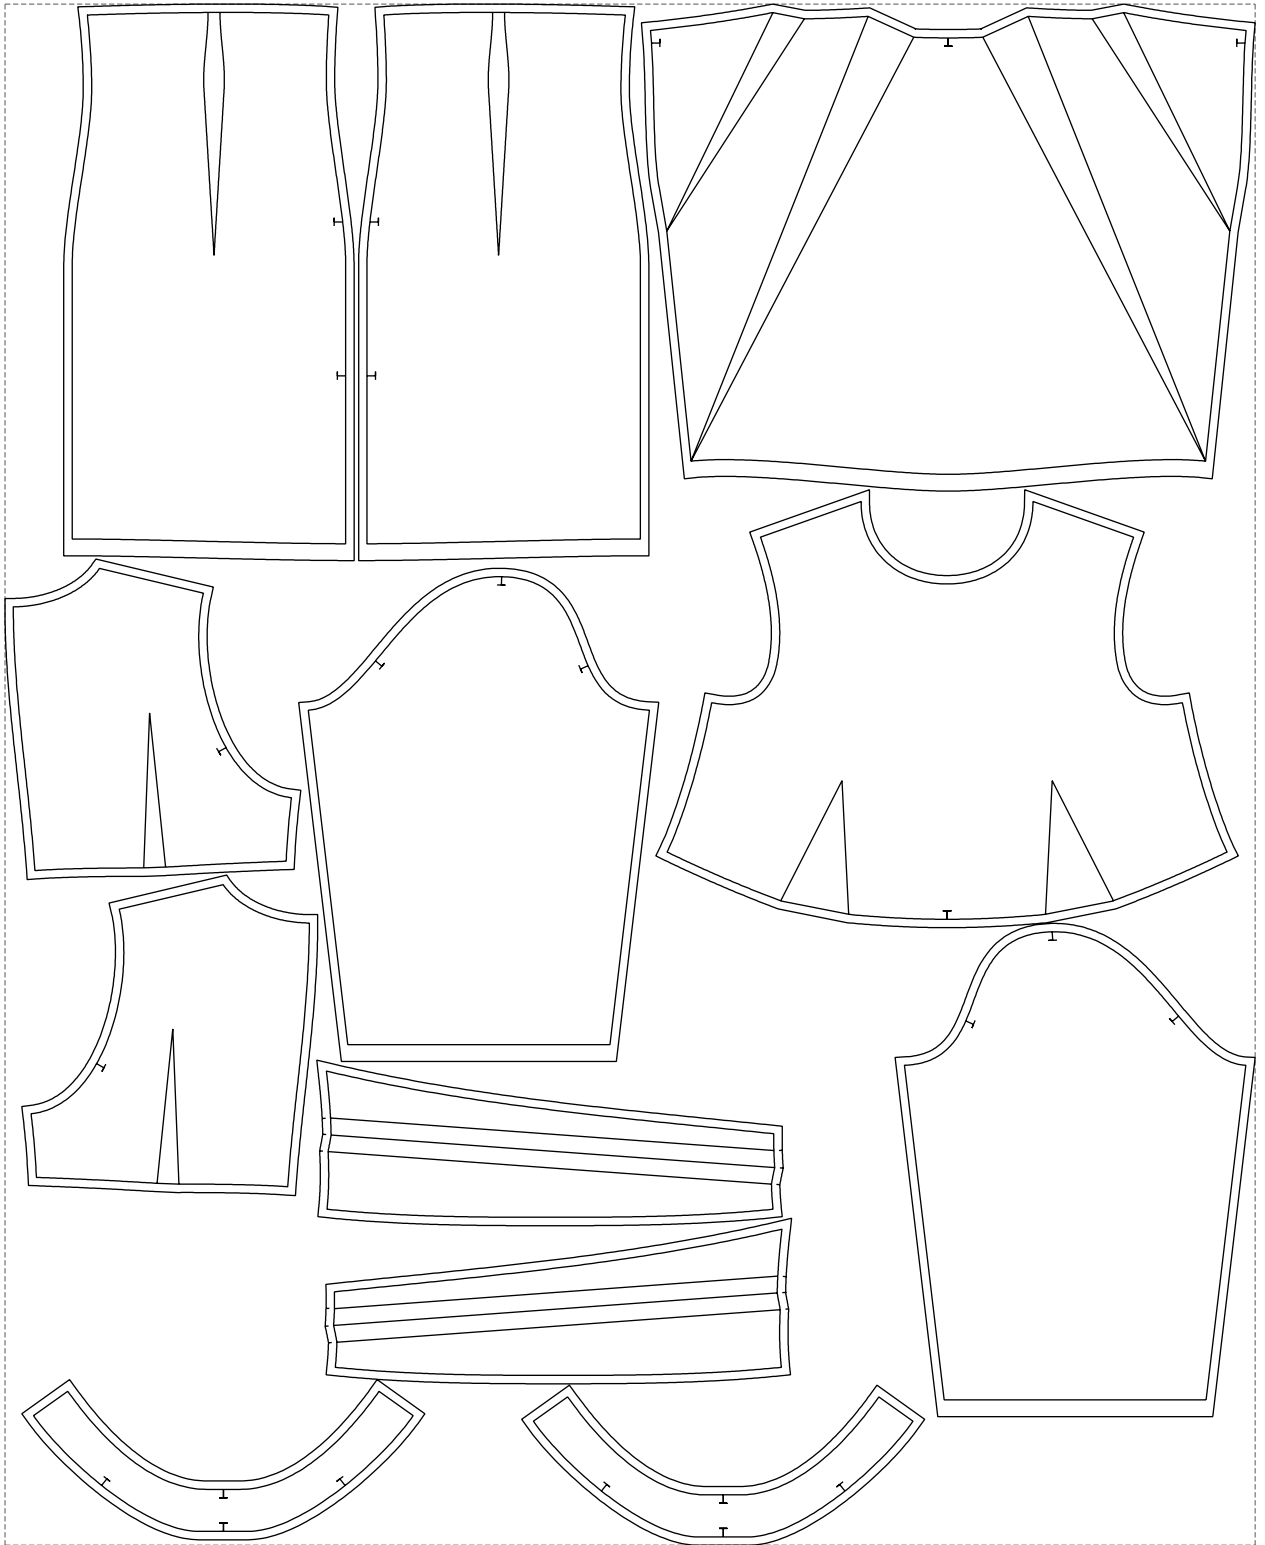

Not for print

Paper size: A4, size:1399.00 x1449.42 mm

# Example

size:1488.94 x1835.92 mm

Maneken =1 ver.0

rz\_1=170

rz\_16=116

rz\_17=100

rz\_18=98.8

rz\_19=124