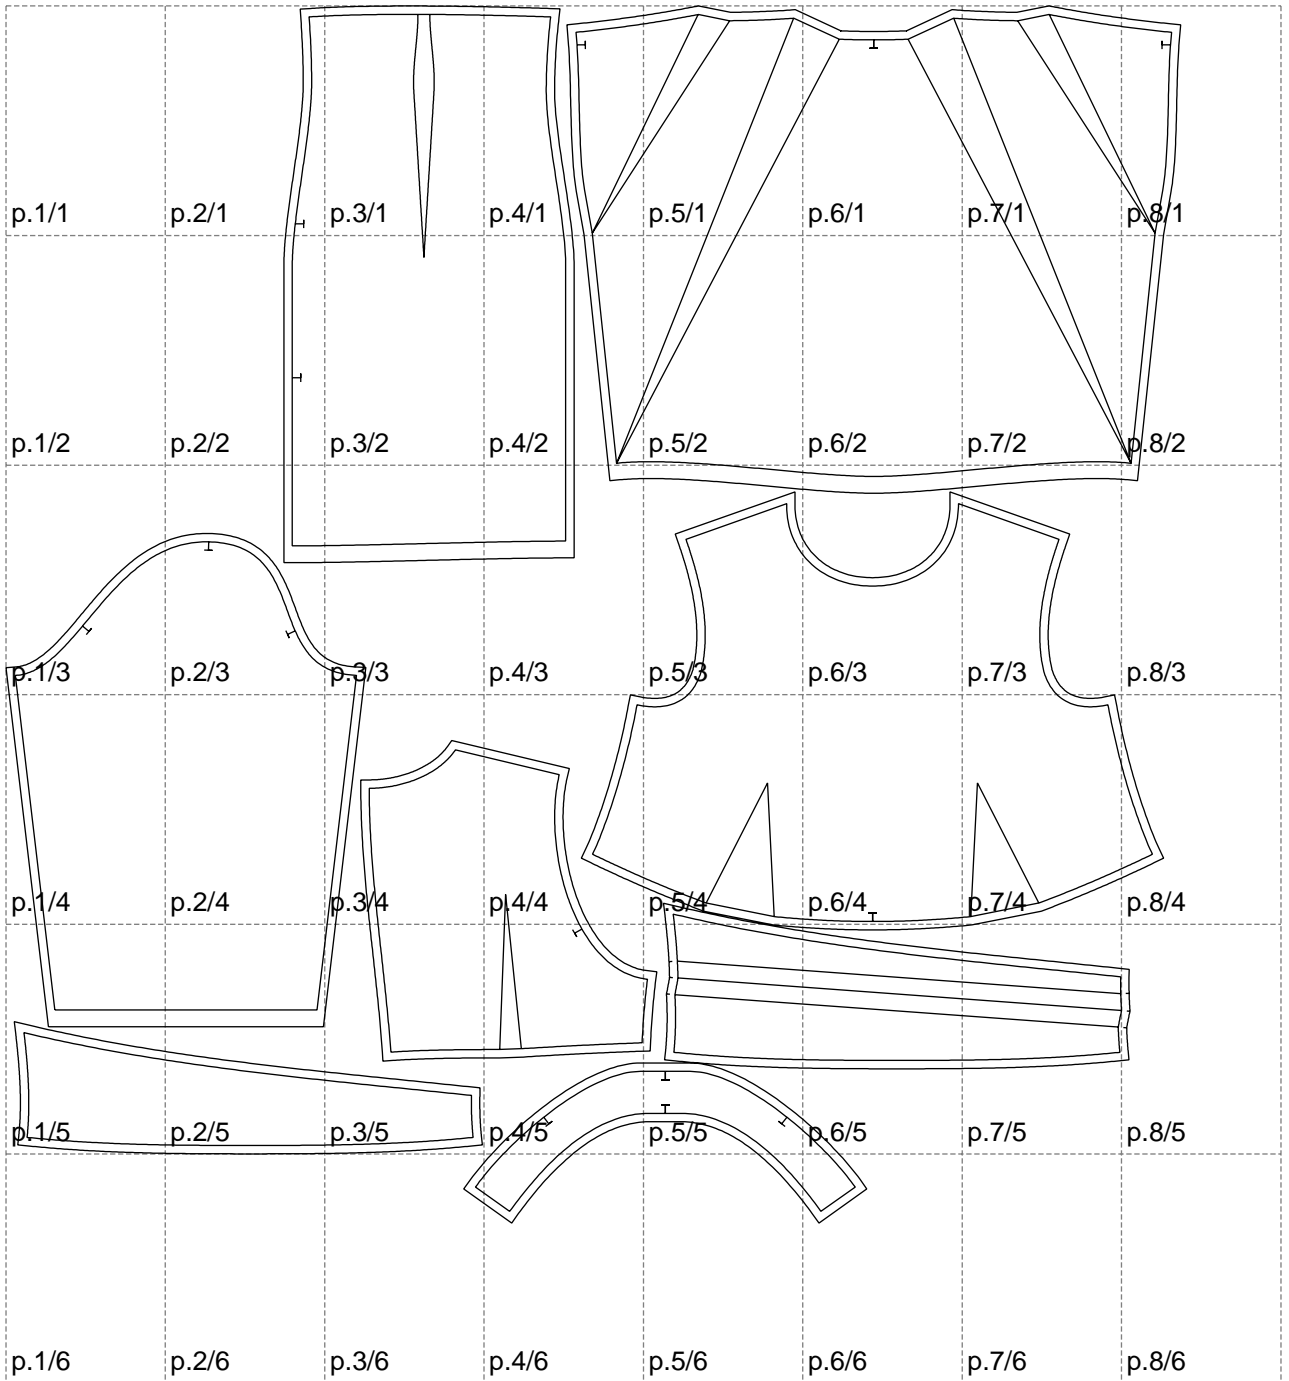

Not for print

Paper size: A4, size:1399.00 x1449.42 mm

# Example

size:1488.94 x1835.92 mm

Maneken =1 ver.0

rz\_1=170

rz\_16=116

rz\_17=100

rz\_18=98.8

rz\_19=124

rz\_20=121

---

. . . . .  
. . . . .  
. . . . .