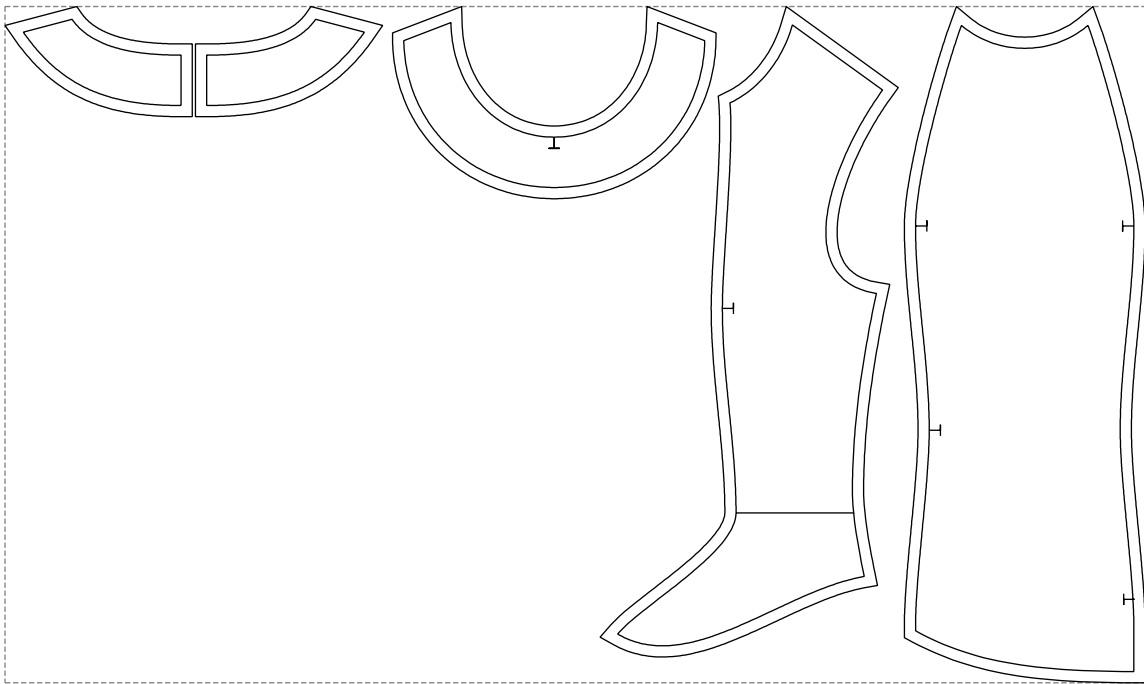

# Example

size:1018.37 x604.19 mm

Maneken =1 ver.0

rz\_1=170

rz\_16=88

rz\_17=75.6

rz\_18=67.6

rz\_19=96