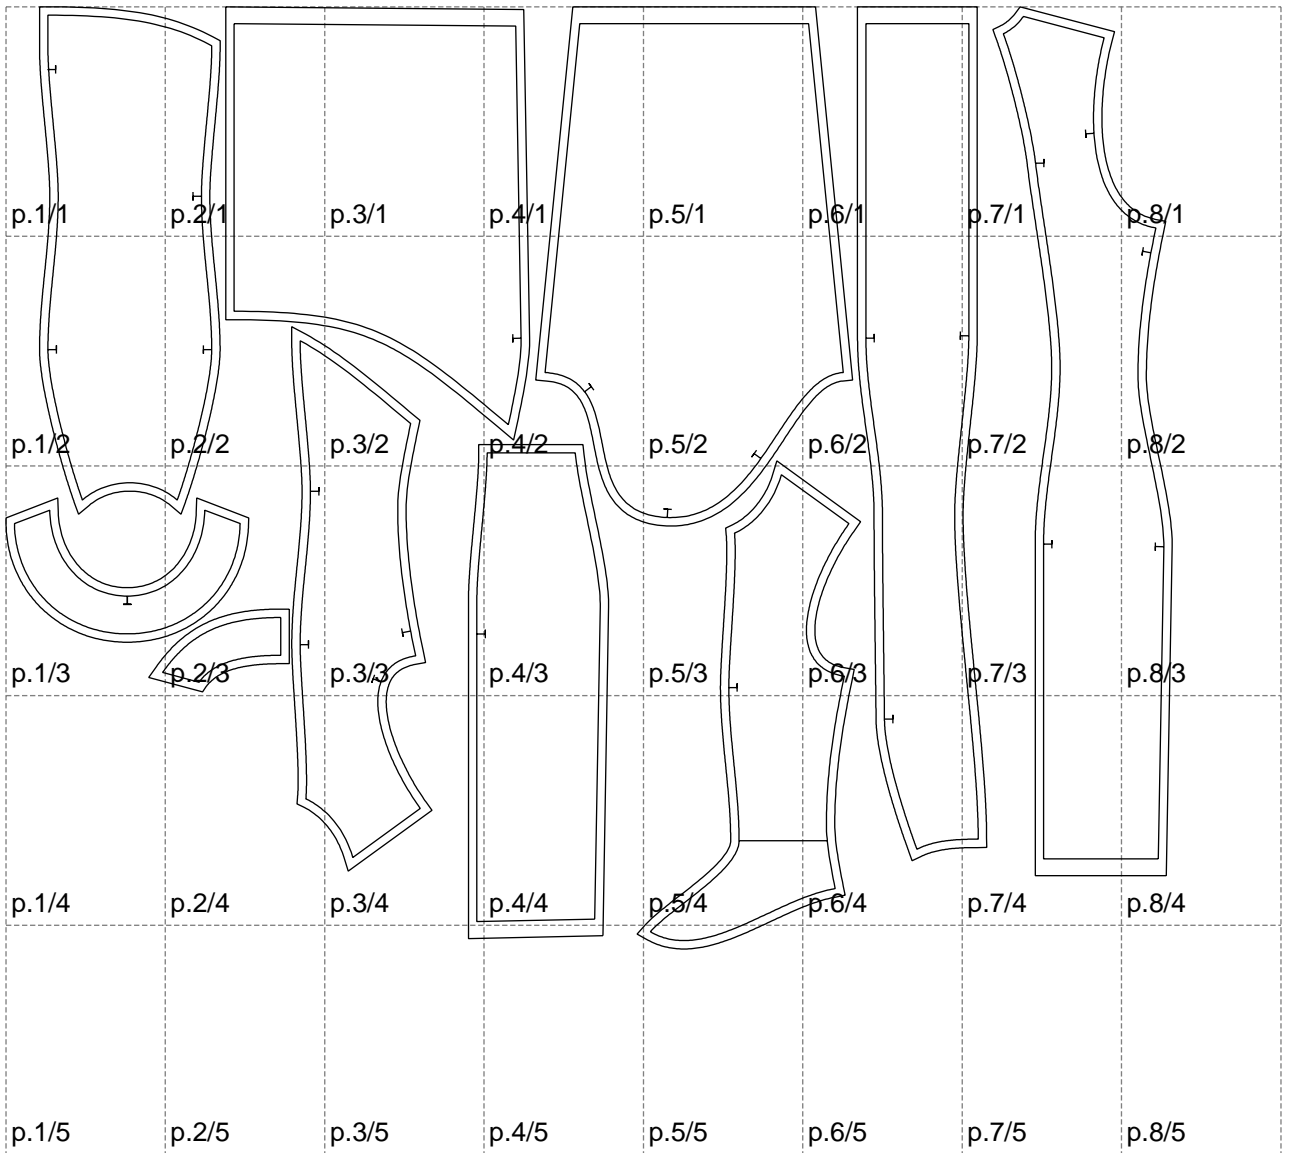

Not for print

Paper size: A4, size:1388.91 x1121.95 mm

# Example

size:1018.37 x604.19 mm

Maneken =1 ver.0

rz\_1=170

rz\_16=88

rz\_17=75.6

rz\_18=67.6

rz\_19=96

rz\_20=94.6

---

. . . . .  
. . . . .  
. . . . .