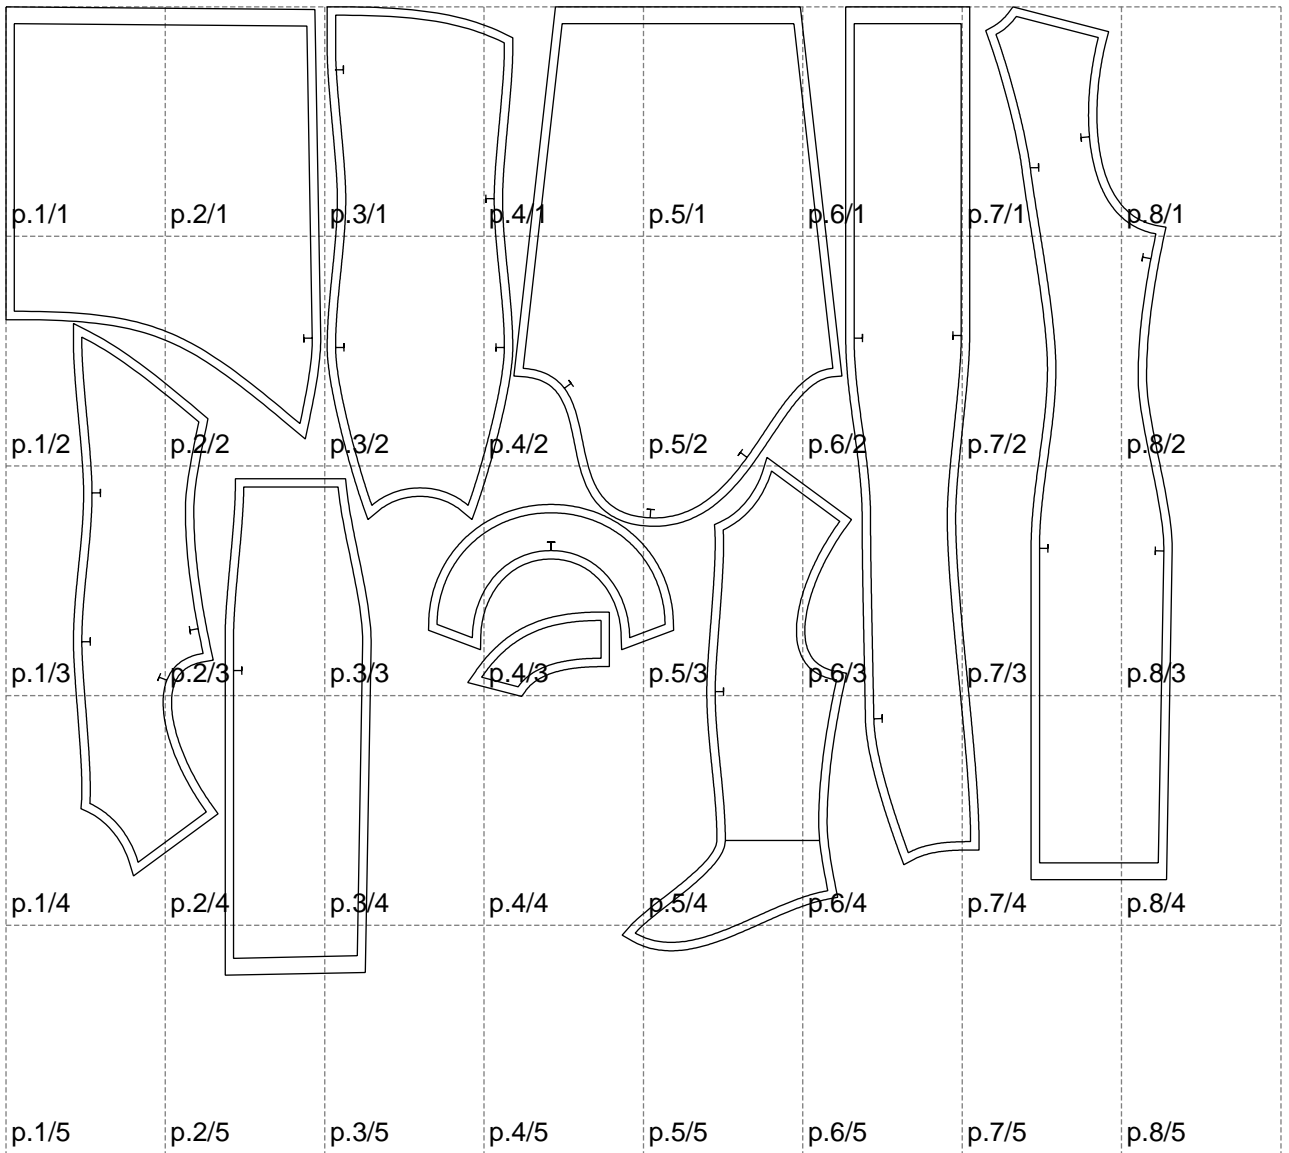

Not for print

Paper size: A4, size:1388.96 x1153.20 mm

# Example

size:1038.87 x610.48 mm

Maneken =1 ver.0

rz\_1=170

rz\_16=92

rz\_17=78.8

rz\_18=71.8

rz\_19=100

rz\_20=98.1

---

. . . . .  
. . . . .  
. . . . .