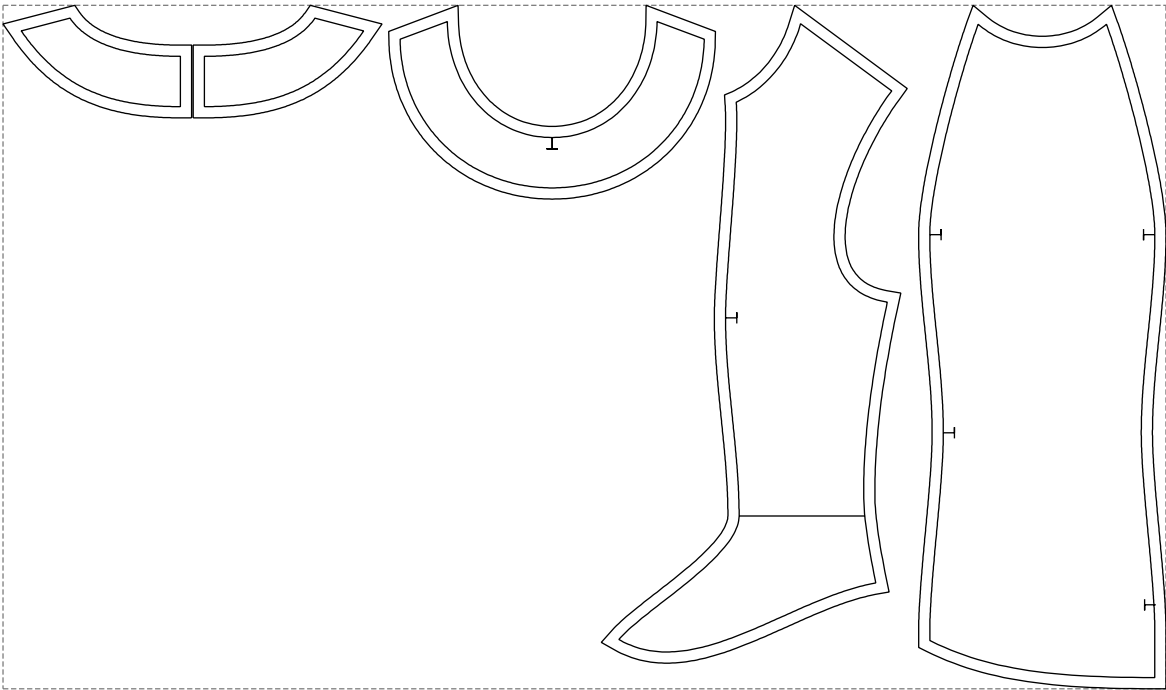

# Example

size:1038.87 x610.48 mm

Maneken =1 ver.0

rz\_1=170

rz\_16=92

rz\_17=78.8

rz\_18=71.8

rz\_19=100