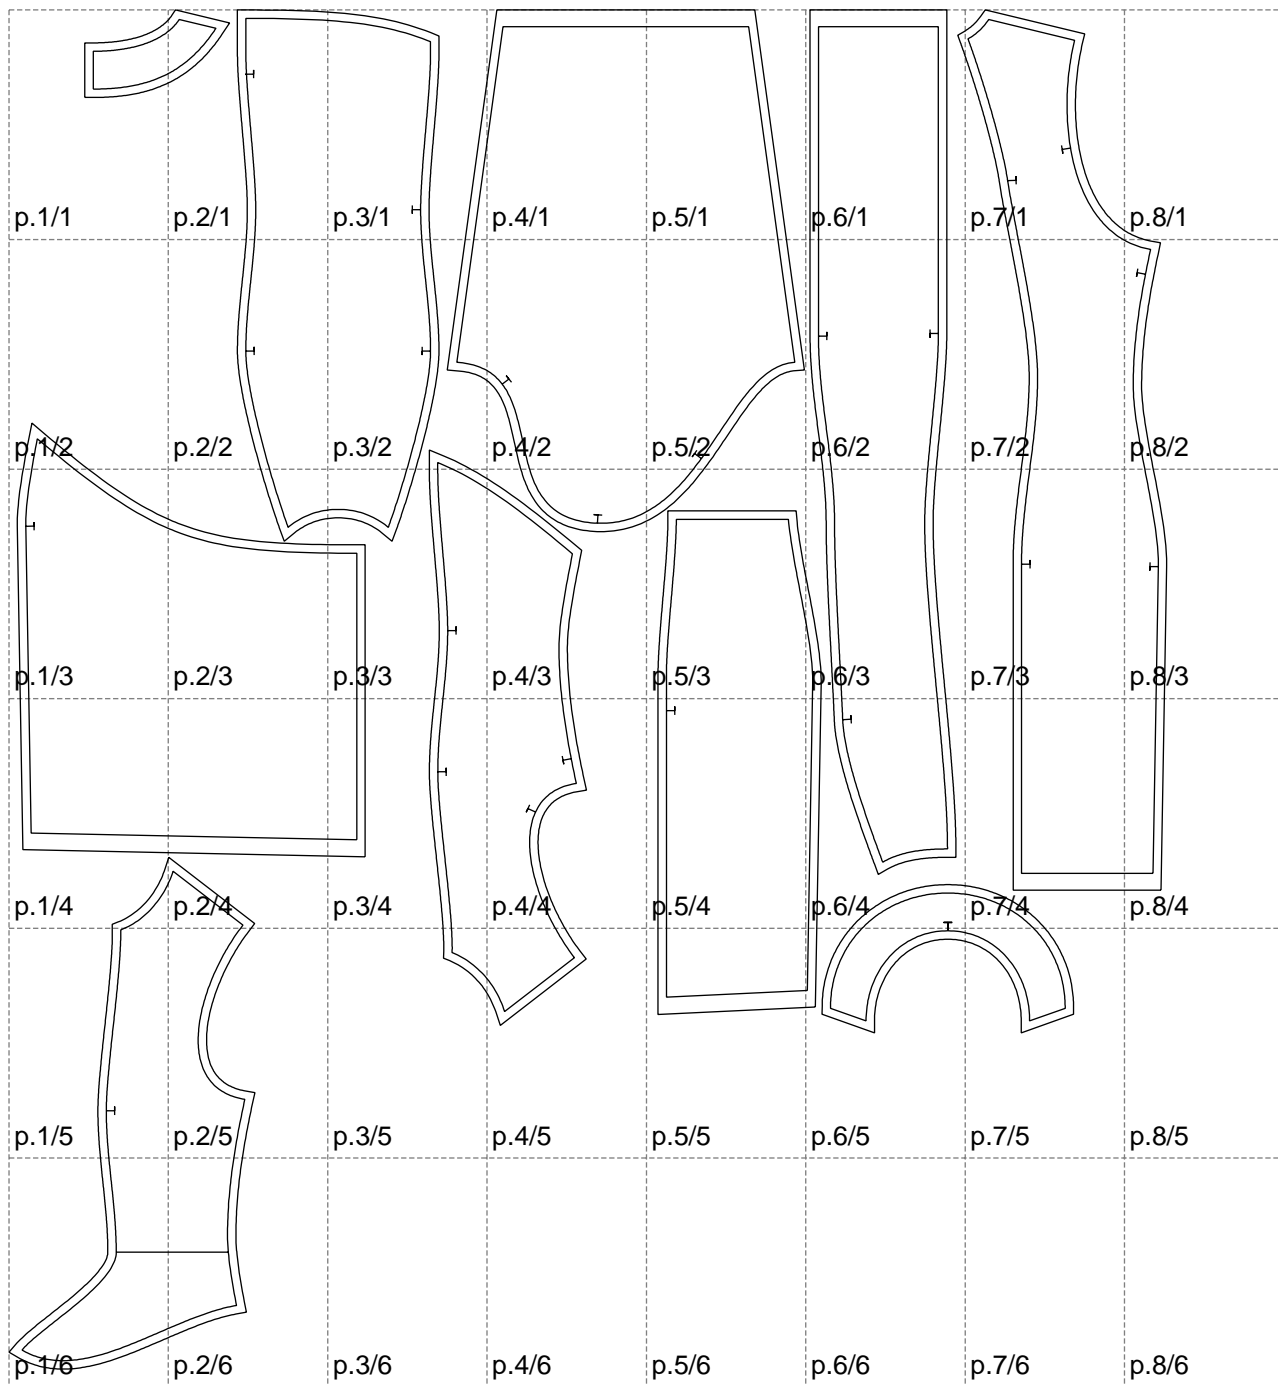

Not for print

Paper size: A4, size:1378.89 x1618.43 mm

# Example

size:1066.84 x632.73 mm

Maneken =1 ver.0

rz\_1=170

rz\_16=104

rz\_17=88.9

rz\_18=84.4

rz\_19=112

rz\_20=109.3

---

. . . . .  
. . . . .  
. . . . .