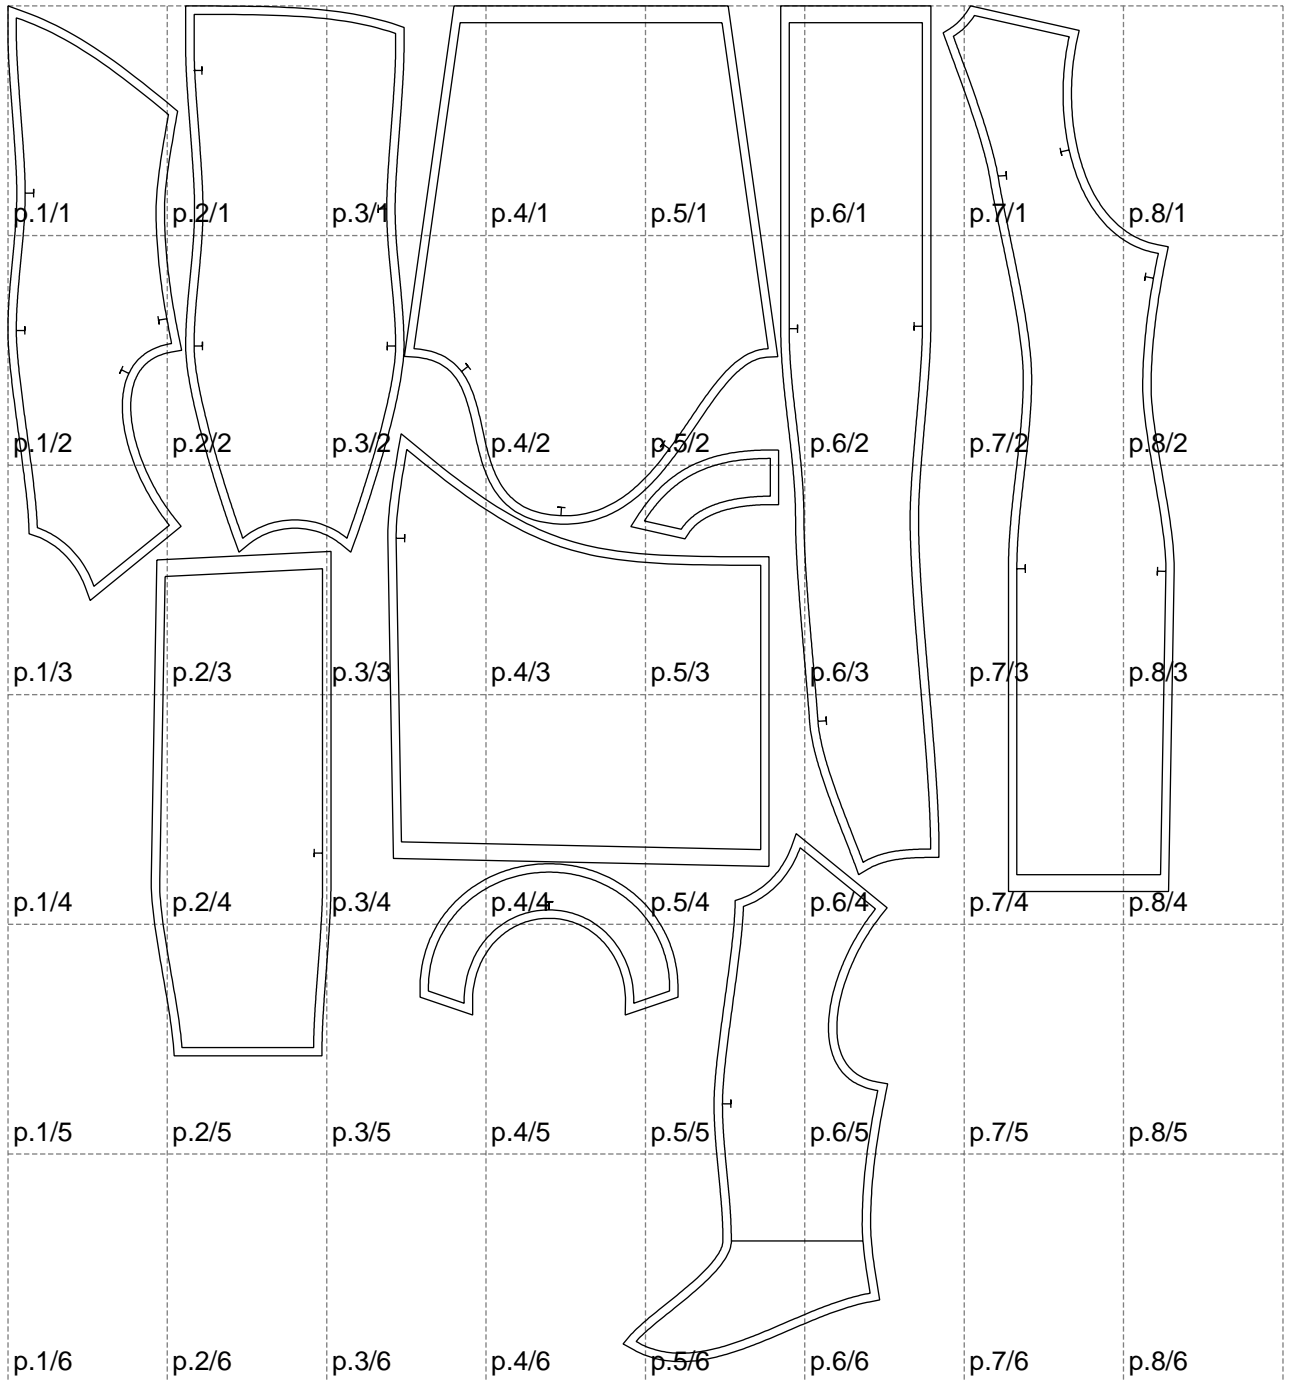

Not for print

Paper size: A4, size:1388.98 x1614.27 mm

# Example

size:1118.16 x650.46 mm

Maneken =1 ver.0

rz\_1=170

rz\_16=116

rz\_17=100

rz\_18=98.8

rz\_19=124

rz\_20=121

---

. . . . .  
. . . . .  
. . . . .