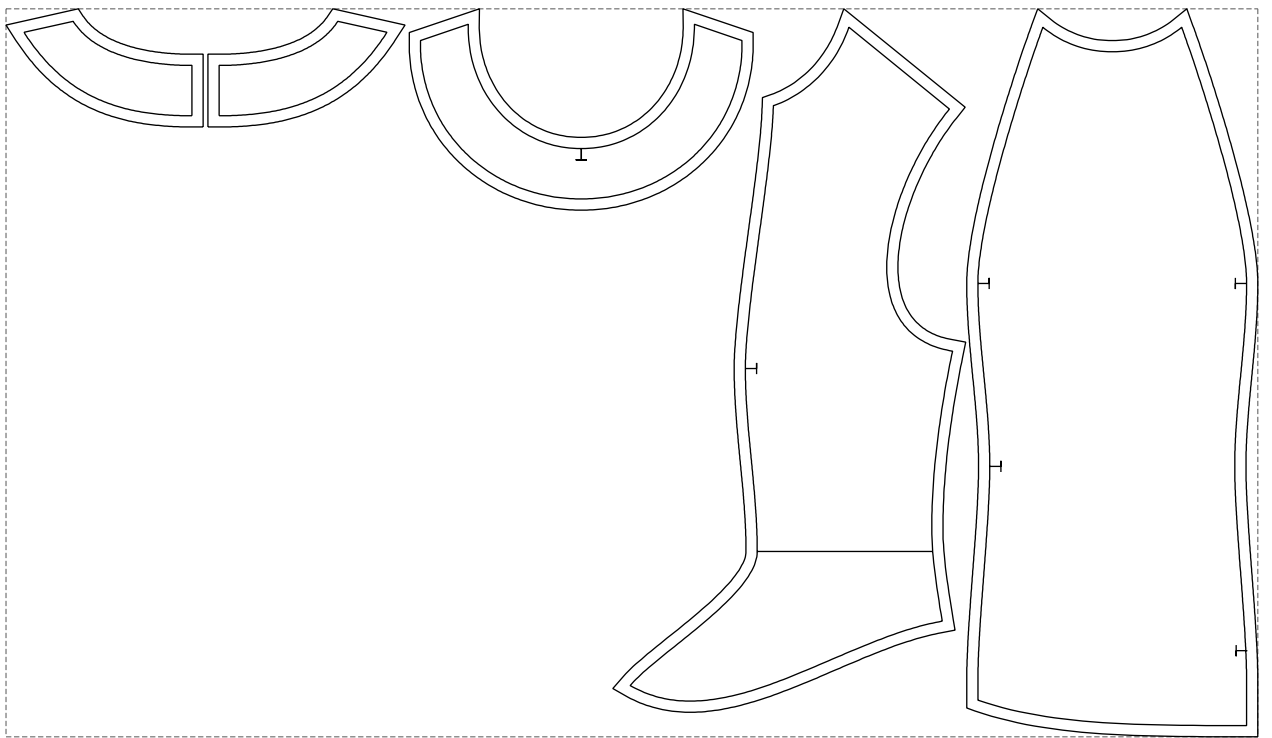

# Example

size:1118.16 x650.46 mm

Maneken =1 ver.0

rz\_1=170

rz\_16=116

rz\_17=100

rz\_18=98.8

rz\_19=124