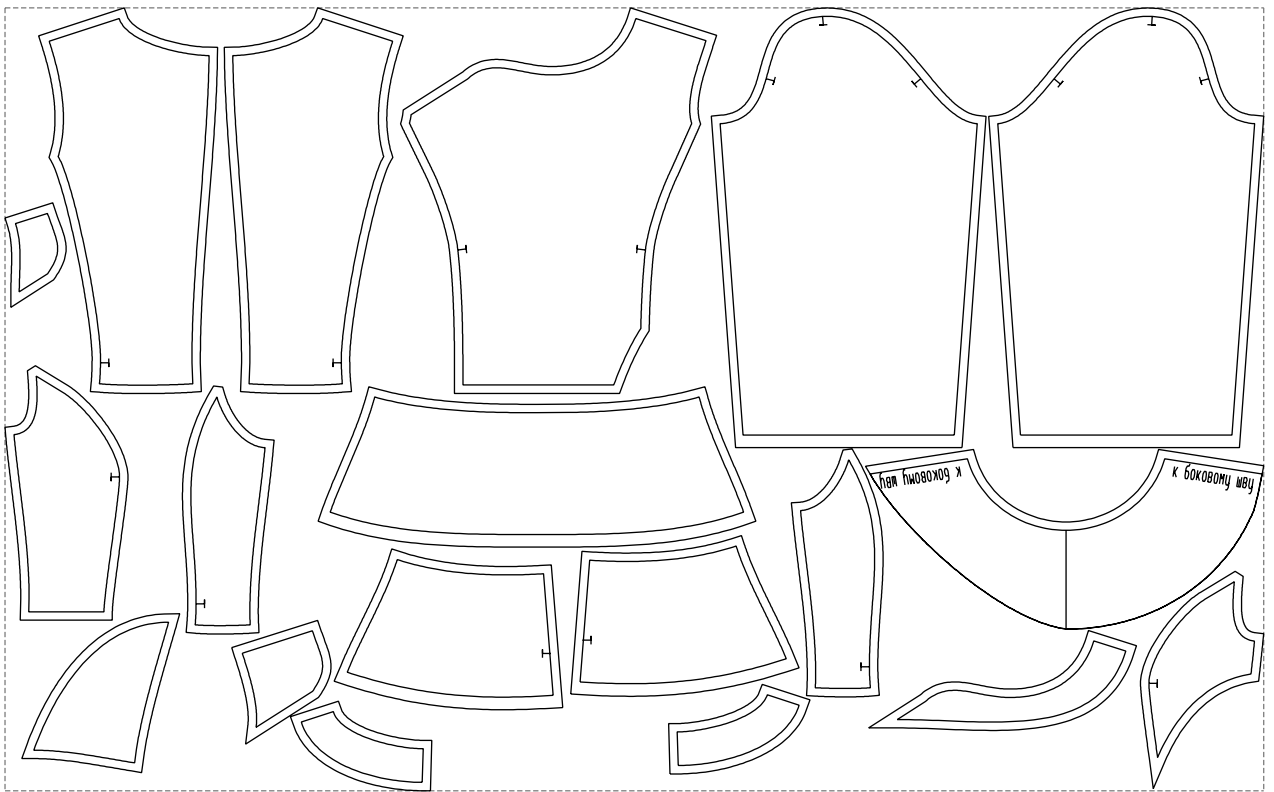

Not for print

Paper size: A4, size:1399.00 x675.40 mm

# Example

size:1499.00 x932.48 mm

Maneken =1 ver.0

rz\_1=170

rz\_16=88

rz\_17=75.6

rz\_18=67.6

rz\_19=96

rz\_20=94.6

---

. . . . .  
. . . . .  
. . . . .