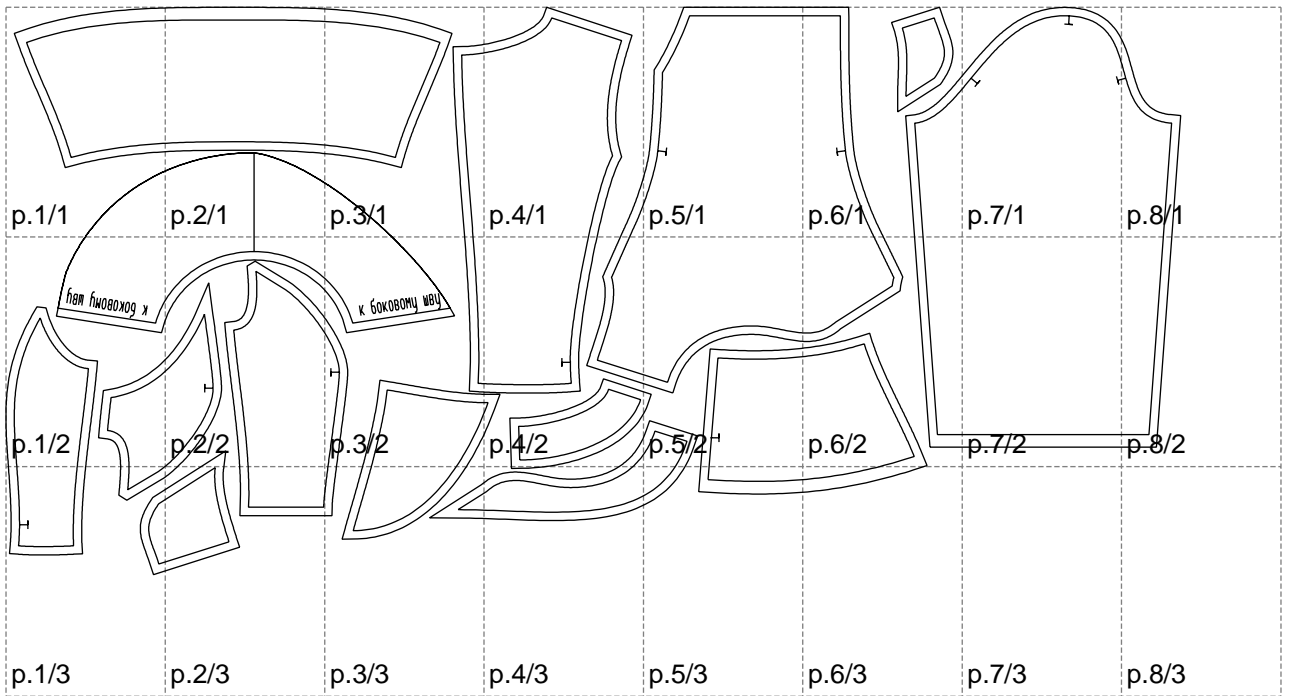

Not for print

Paper size: A4, size:1399.00 x675.40 mm

# Example

size:1499.00 x932.48 mm

Maneken =1 ver.0

rz\_1=170

rz\_16=88

rz\_17=75.6

rz\_18=67.6

rz\_19=96

rz\_20=94.6

---

. . . . .  
. . . . .  
. . . . .