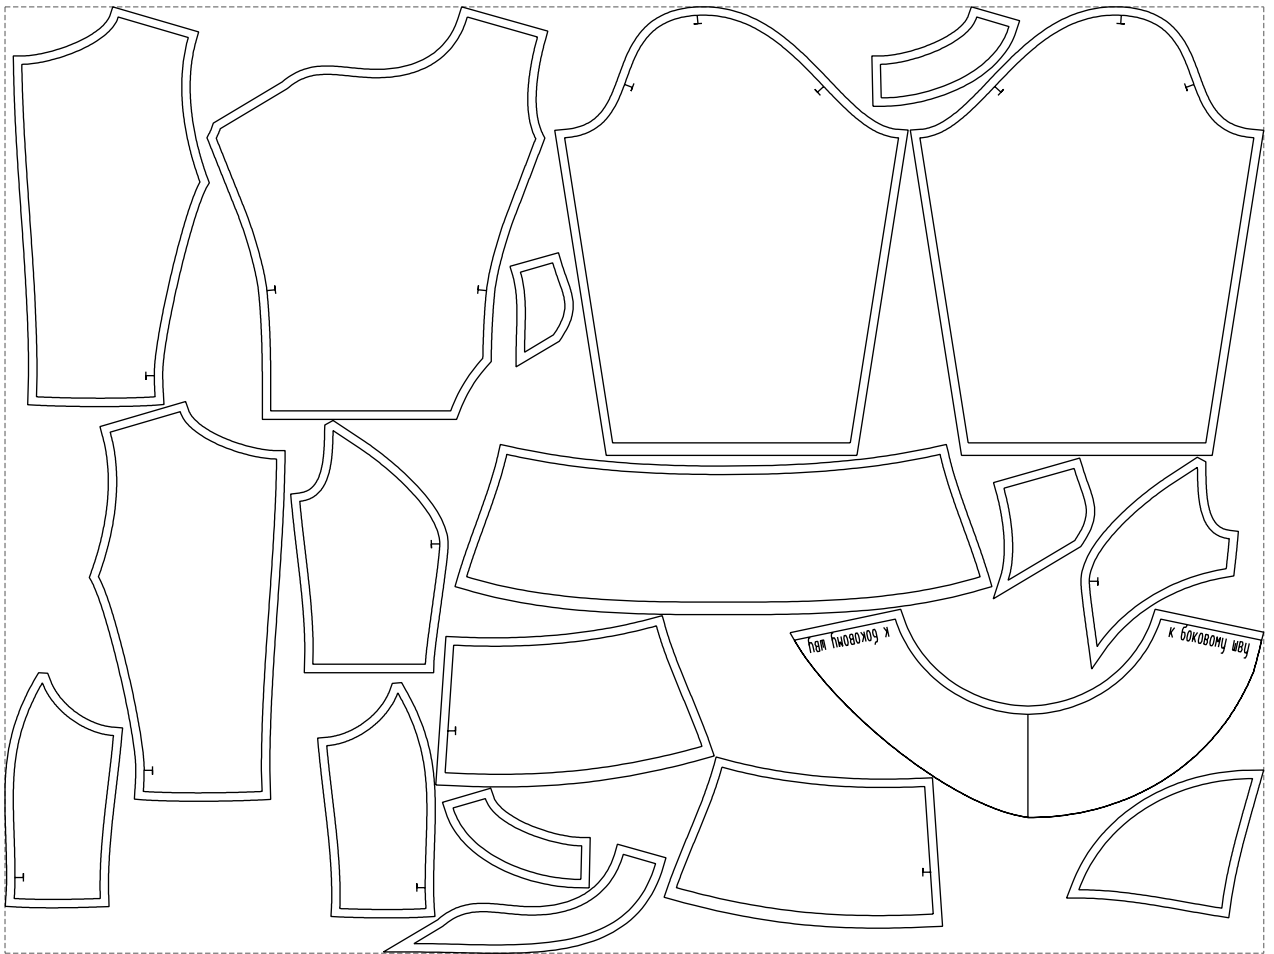

Not for print

Paper size: A4, size:1399.00 x856.79 mm

# Example

size:1499.00 x1127.51 mm

Maneken =1 ver.0

rz\_1=170

rz\_16=112

rz\_17=96.2

rz\_18=94

rz\_19=120

rz\_20=117

---

. . . . .  
. . . . .  
. . . . .