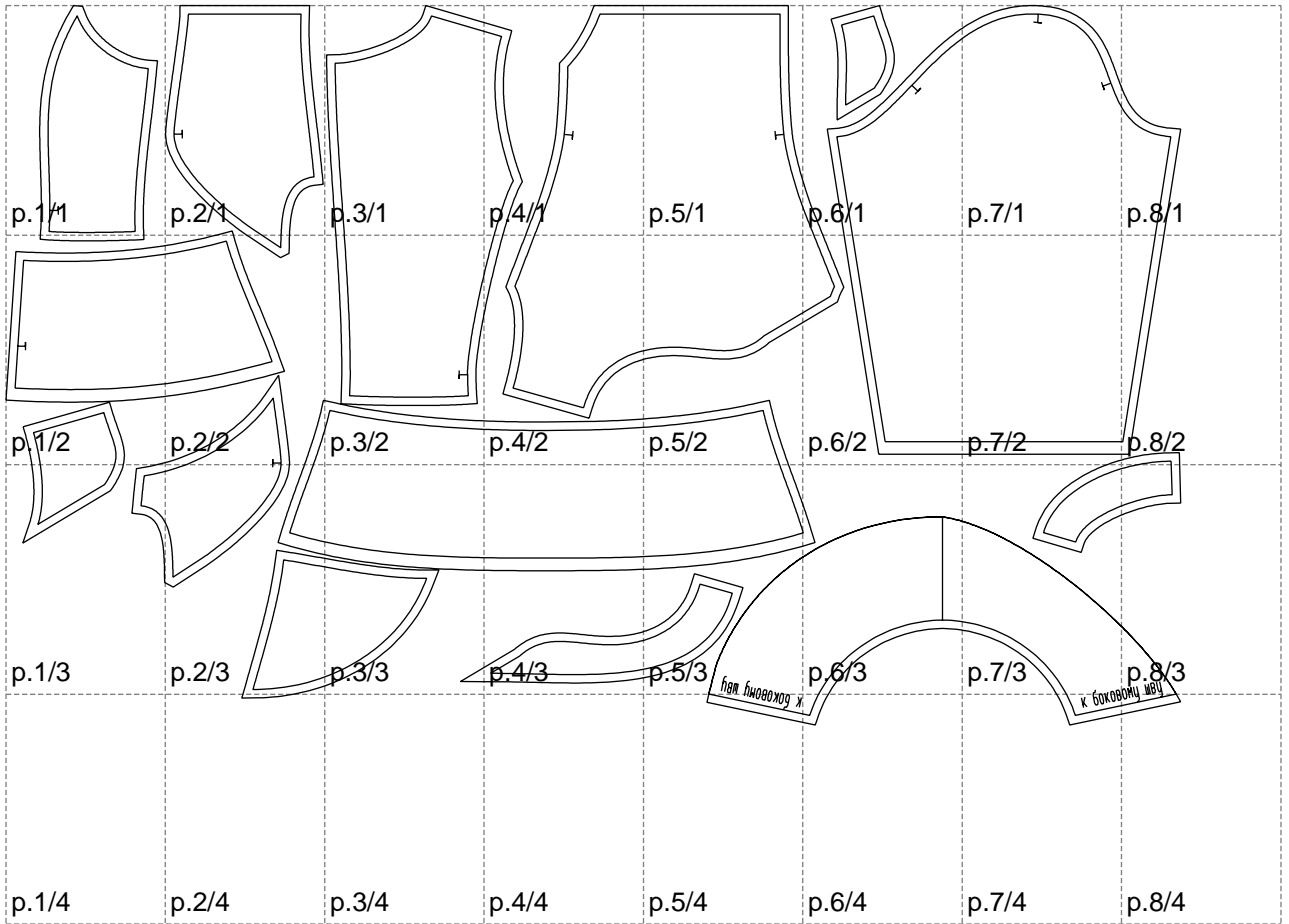

Not for print

Paper size: A4, size:1399.00 x856.79 mm

# Example

size:1499.00 x1127.51 mm

Maneken =1 ver.0

rz\_1=170

rz\_16=112

rz\_17=96.2

rz\_18=94

rz\_19=120

rz\_20=117

---

. . . . .  
. . . . .  
. . . . .