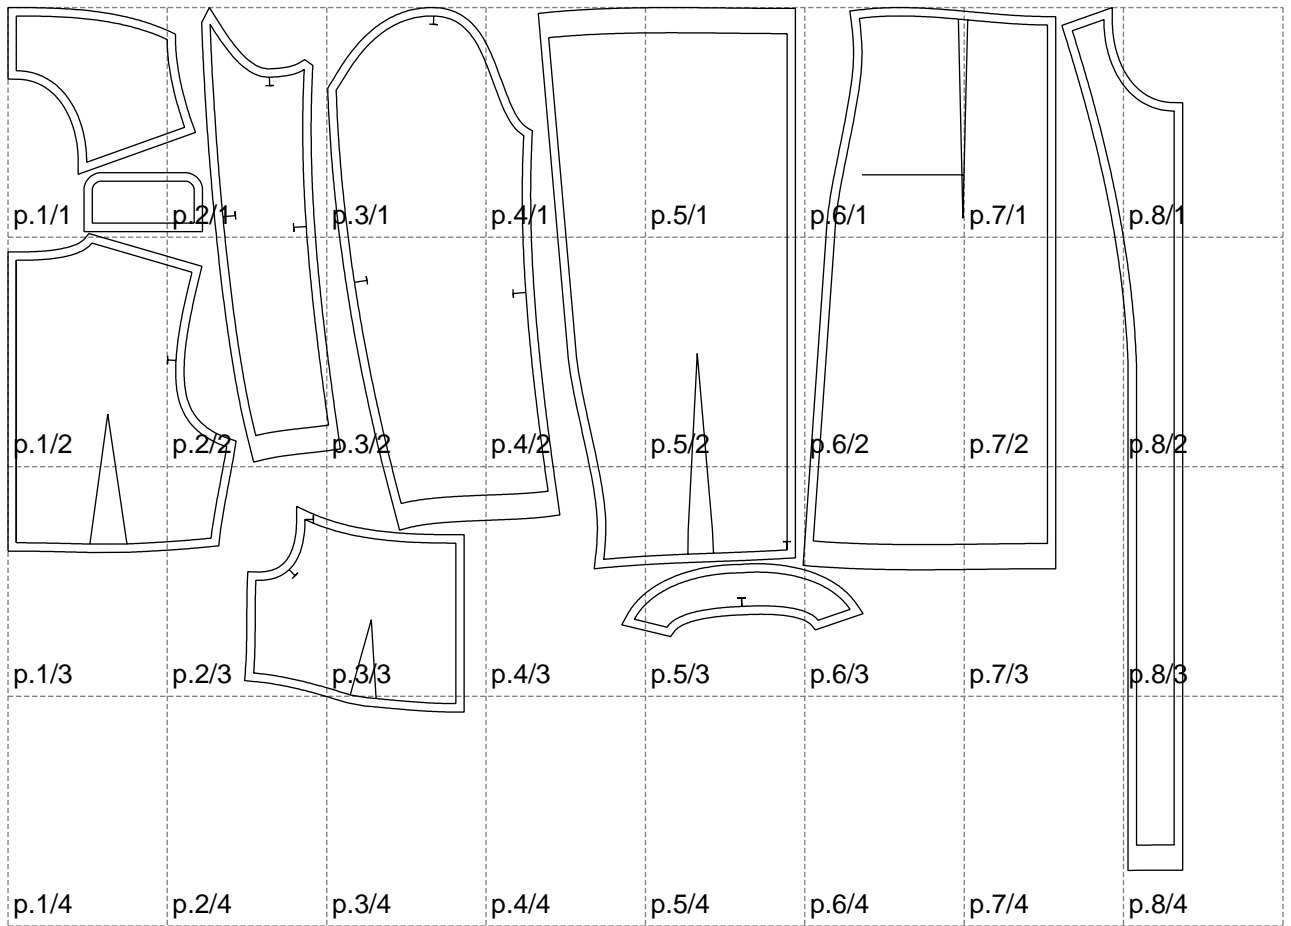

Not for print

Paper size: A4, size:1399.00 x1027.51 mm

# Example

size:1499.00 x1376.09 mm

Maneken =1 ver.0

rz\_1=170

rz\_16=88

rz\_17=75.6

rz\_18=67.6

rz\_19=96

rz\_20=94.6

---

. . . . .  
. . . . .  
. . . . .