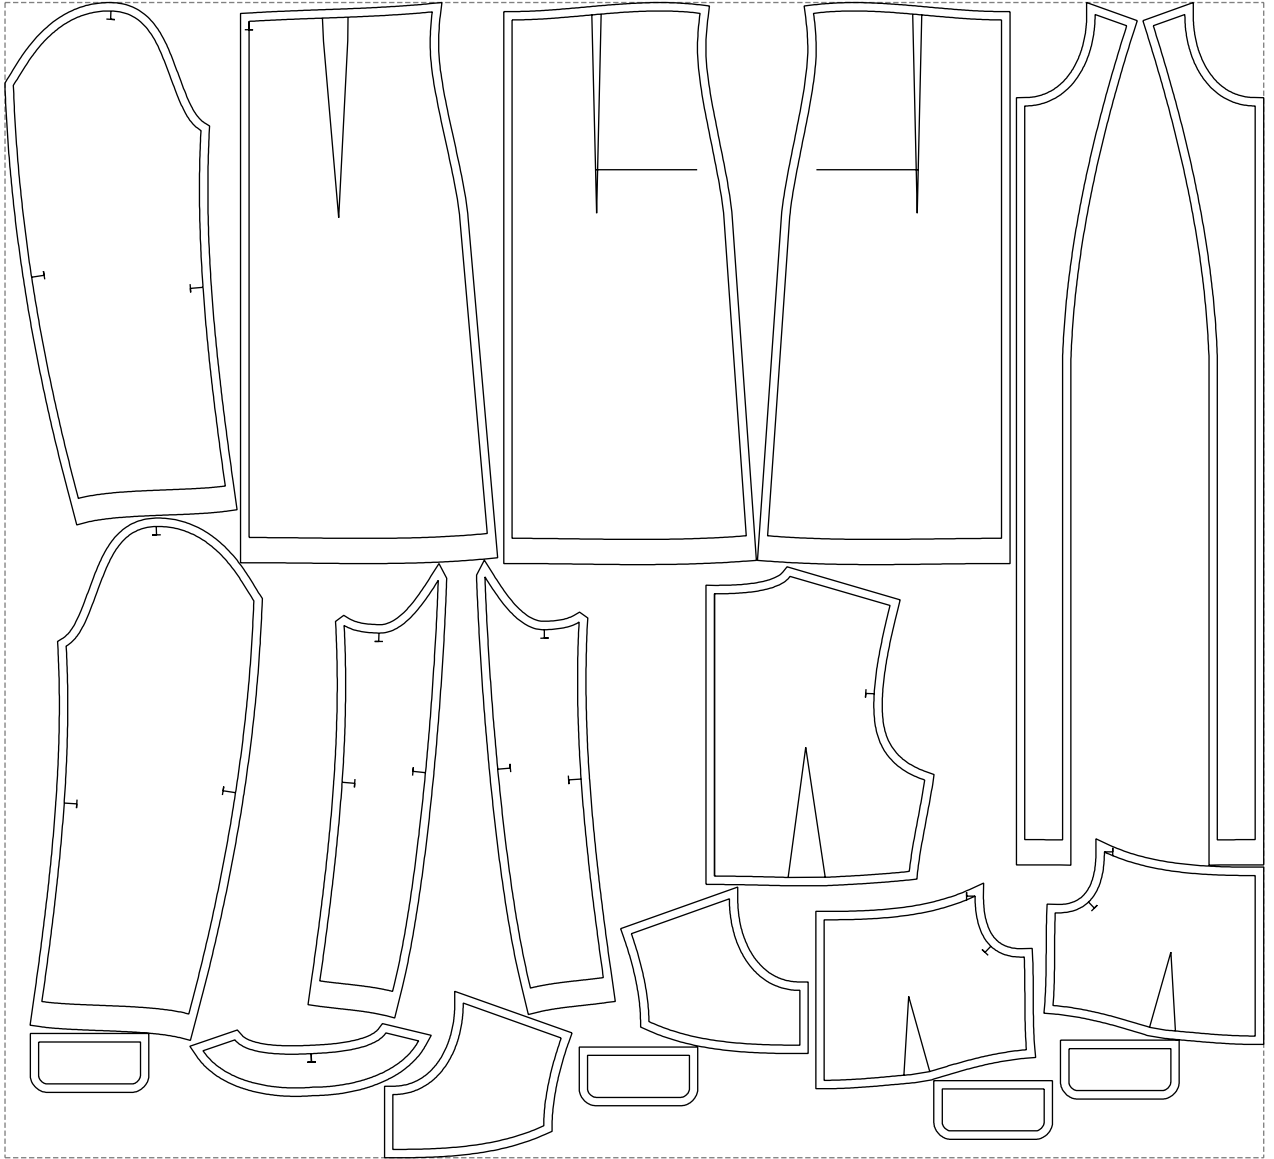

# Example

size:1499.00 x1376.09 mm

Maneken =1 ver.0

rz\_1=170

rz\_16=88

rz\_17=75.6

rz\_18=67.6

rz\_19=96