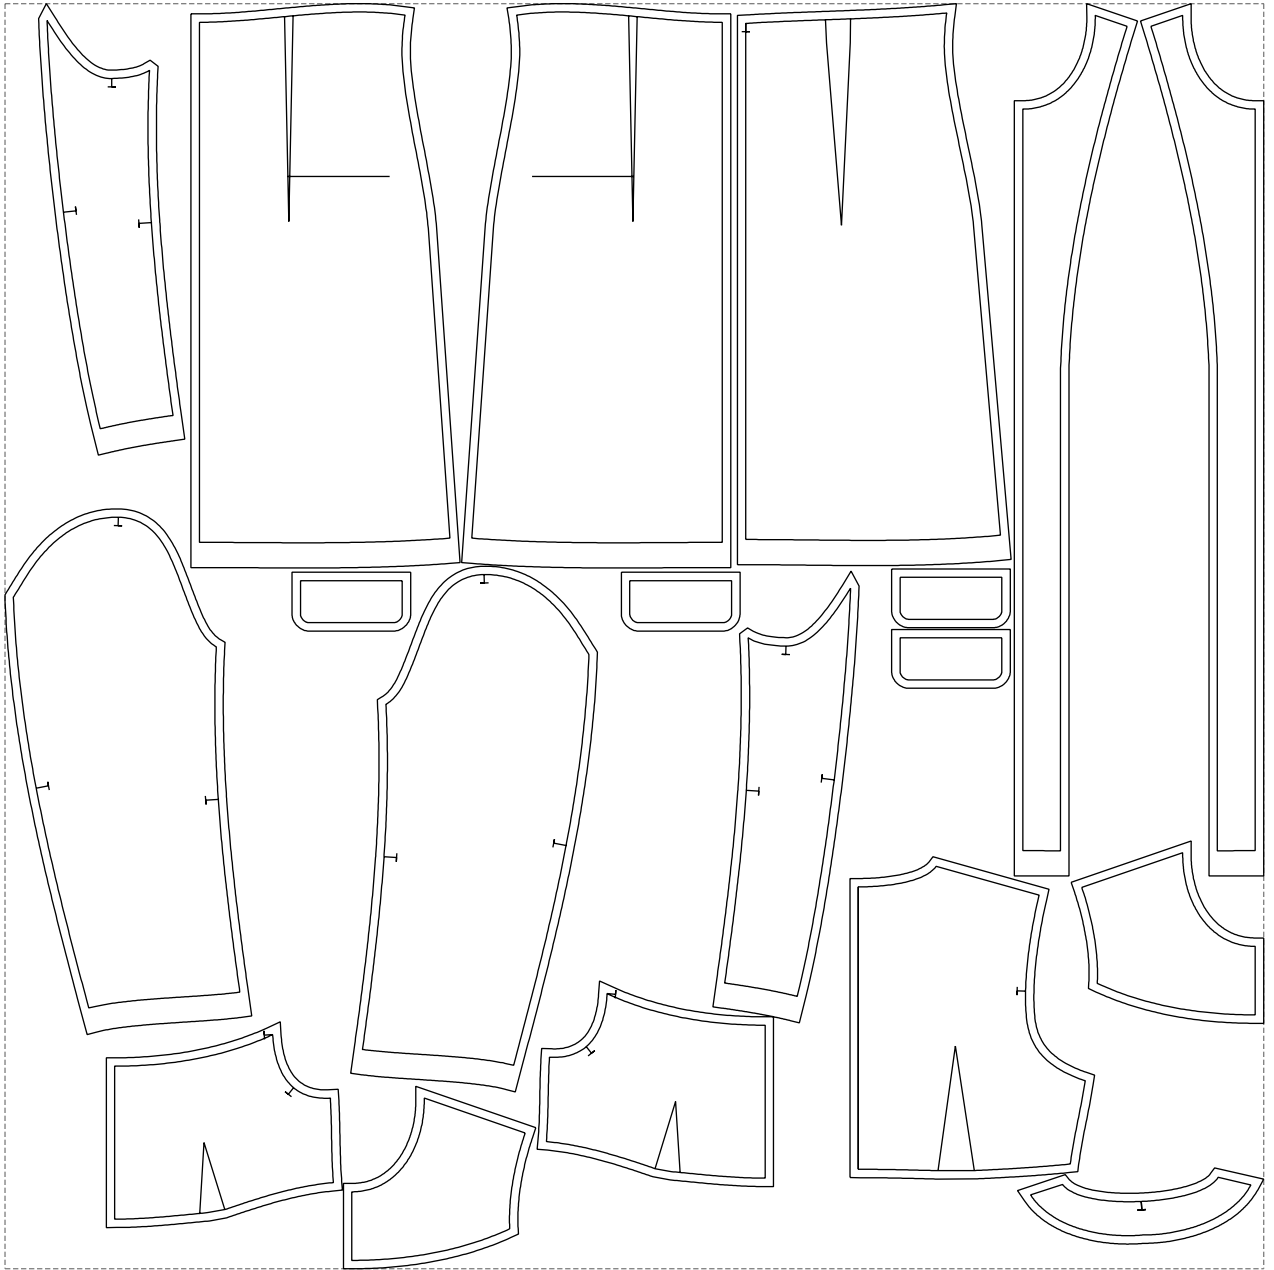

Not for print

Paper size: A4, size:1399.00 x1039.22 mm

# Example

size:1499.00 x1507.06 mm

Maneken =1 ver.0

rz\_1=170

rz\_16=96

rz\_17=82

rz\_18=76

rz\_19=104