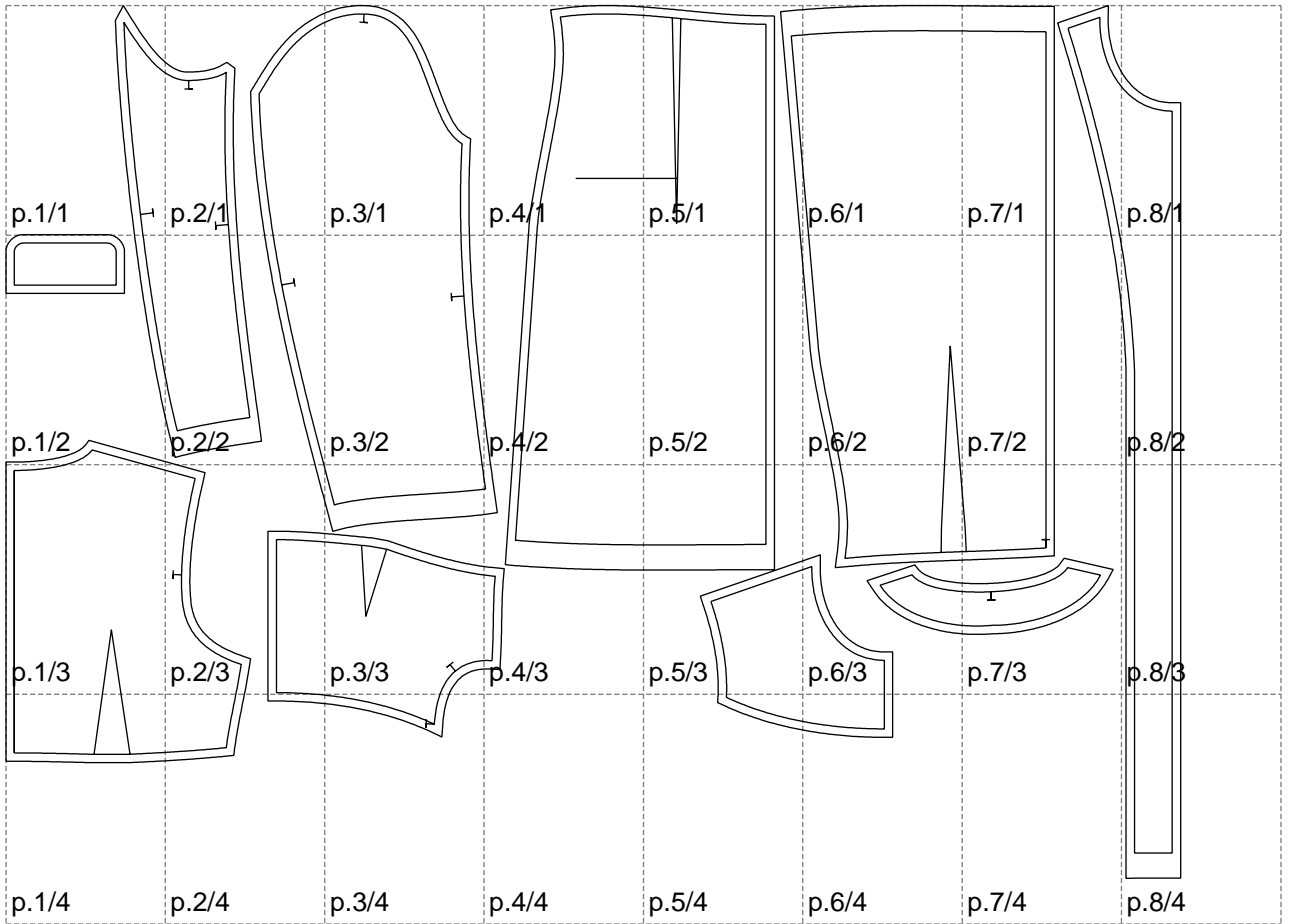

Not for print

Paper size: A4, size:1399.00 x1039.22 mm

# Example

size:1499.00 x1507.06 mm

Maneken =1 ver.0

rz\_1=170

rz\_16=96

rz\_17=82

rz\_18=76

rz\_19=104

rz\_20=101.8

---

. . . . .  
. . . . .  
. . . . .