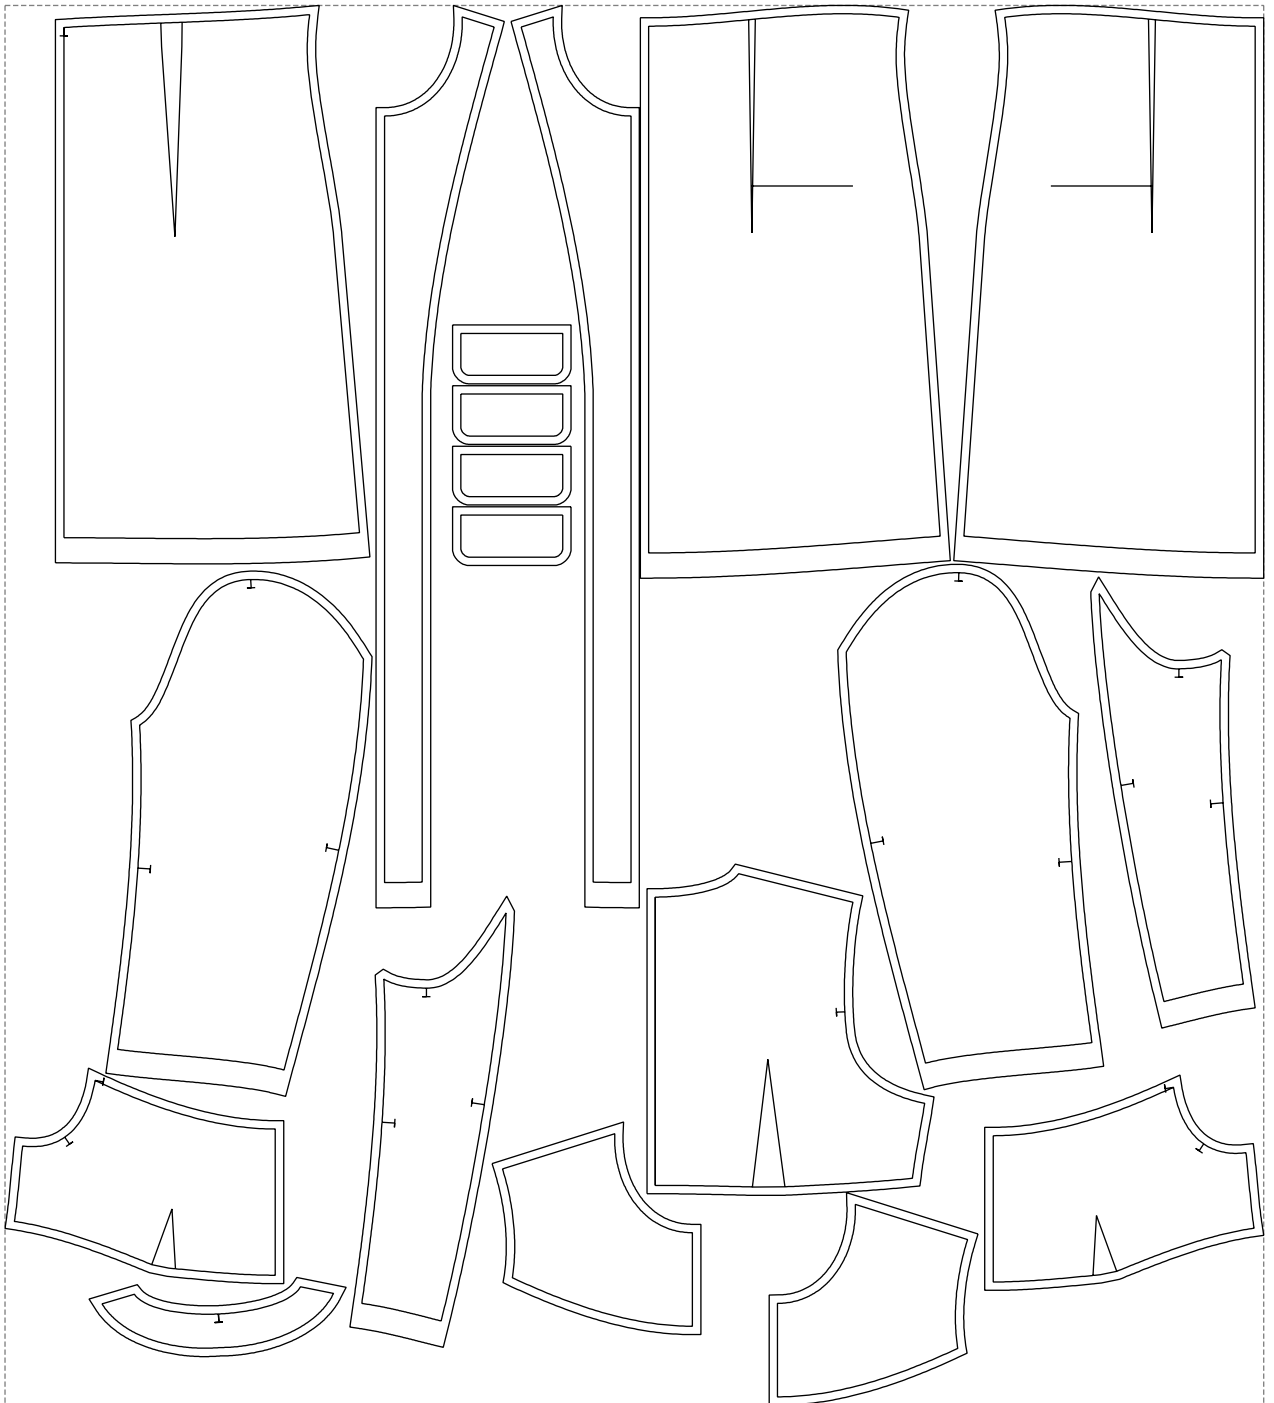

Not for print

Paper size: A4, size:1399.00 x1131.12 mm

# Example

size:1499.00 x1667.57 mm

Maneken =1 ver.0

rz\_1=170

rz\_16=116

rz\_17=100

rz\_18=98.8

rz\_19=124