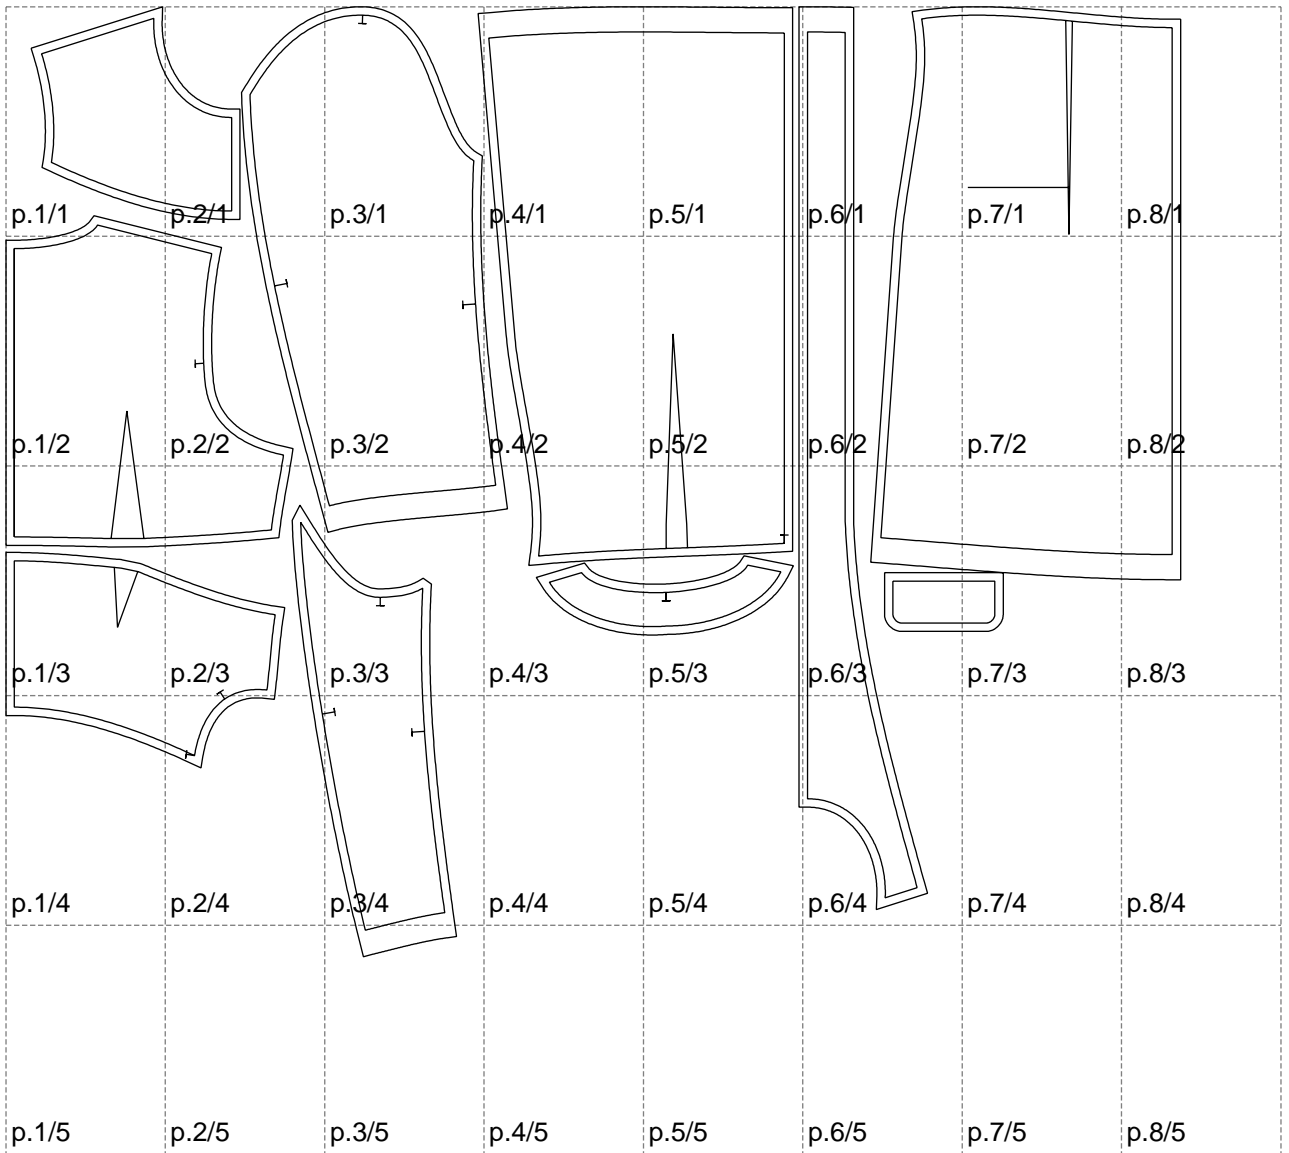

Not for print

Paper size: A4, size:1399.00 x1131.12 mm

# Example

size:1499.00 x1667.57 mm

Maneken =1 ver.0

rz\_1=170

rz\_16=116

rz\_17=100

rz\_18=98.8

rz\_19=124

rz\_20=121

---

. . . . .  
. . . . .  
. . . . .