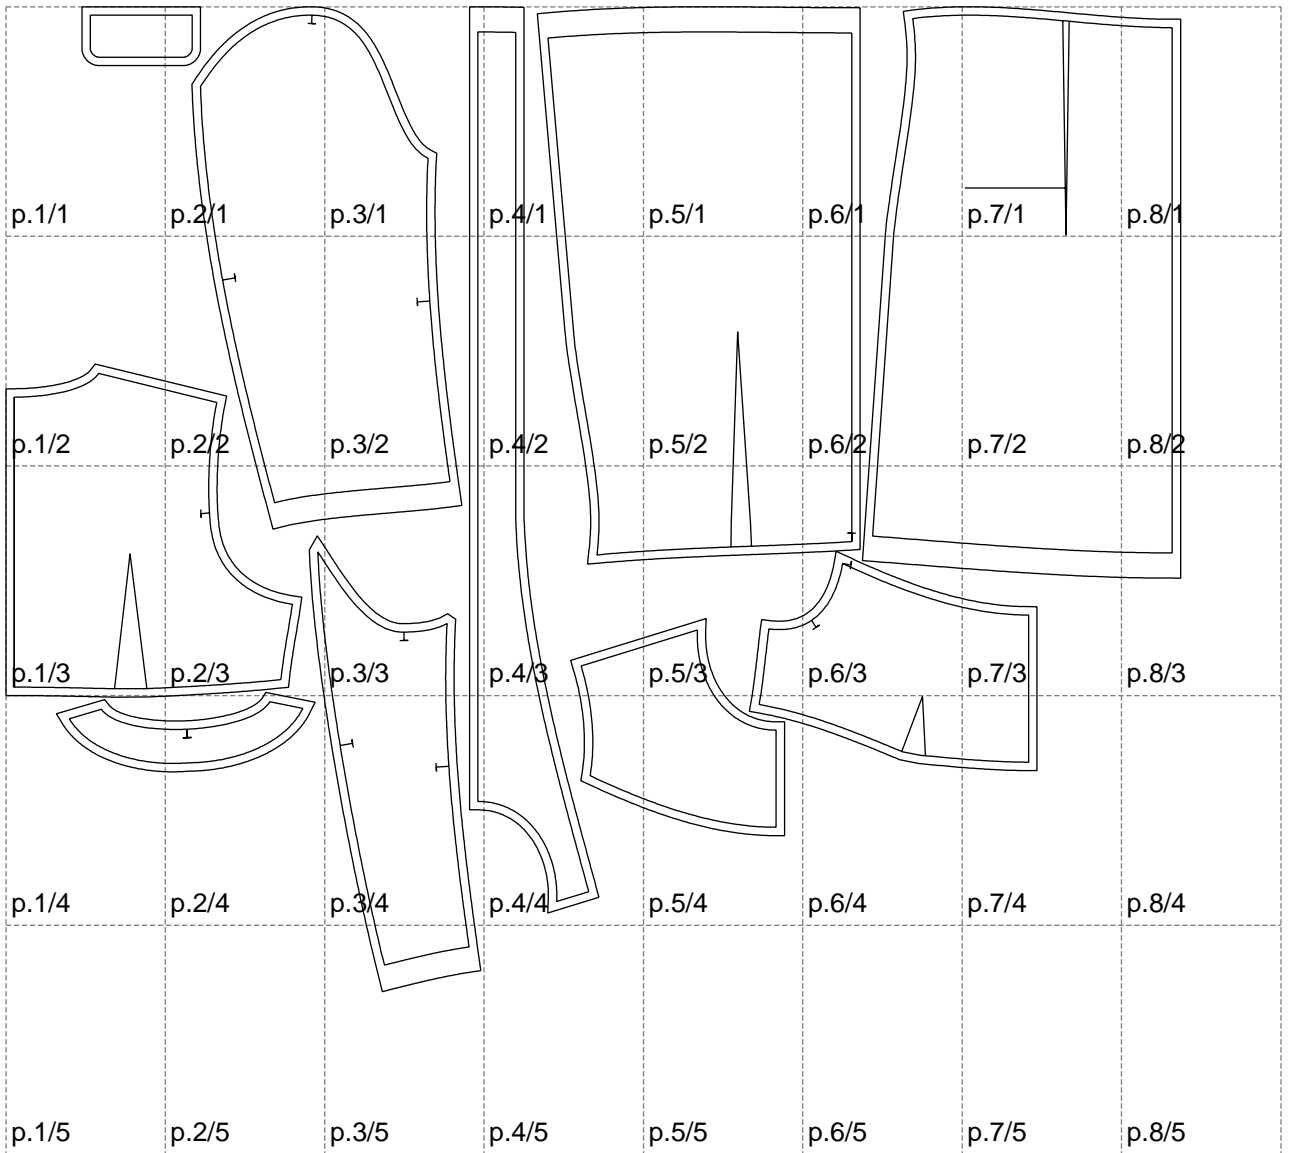

Not for print

Paper size: A4, size:1399.00 x1172.70 mm

# Example

size:1468.89 x1711.43 mm

Maneken =1 ver.0

rz\_1=170

rz\_16=120

rz\_17=104

rz\_18=103.6

rz\_19=128

rz\_20=125.1

---

. . . . .  
. . . . .  
. . . . .