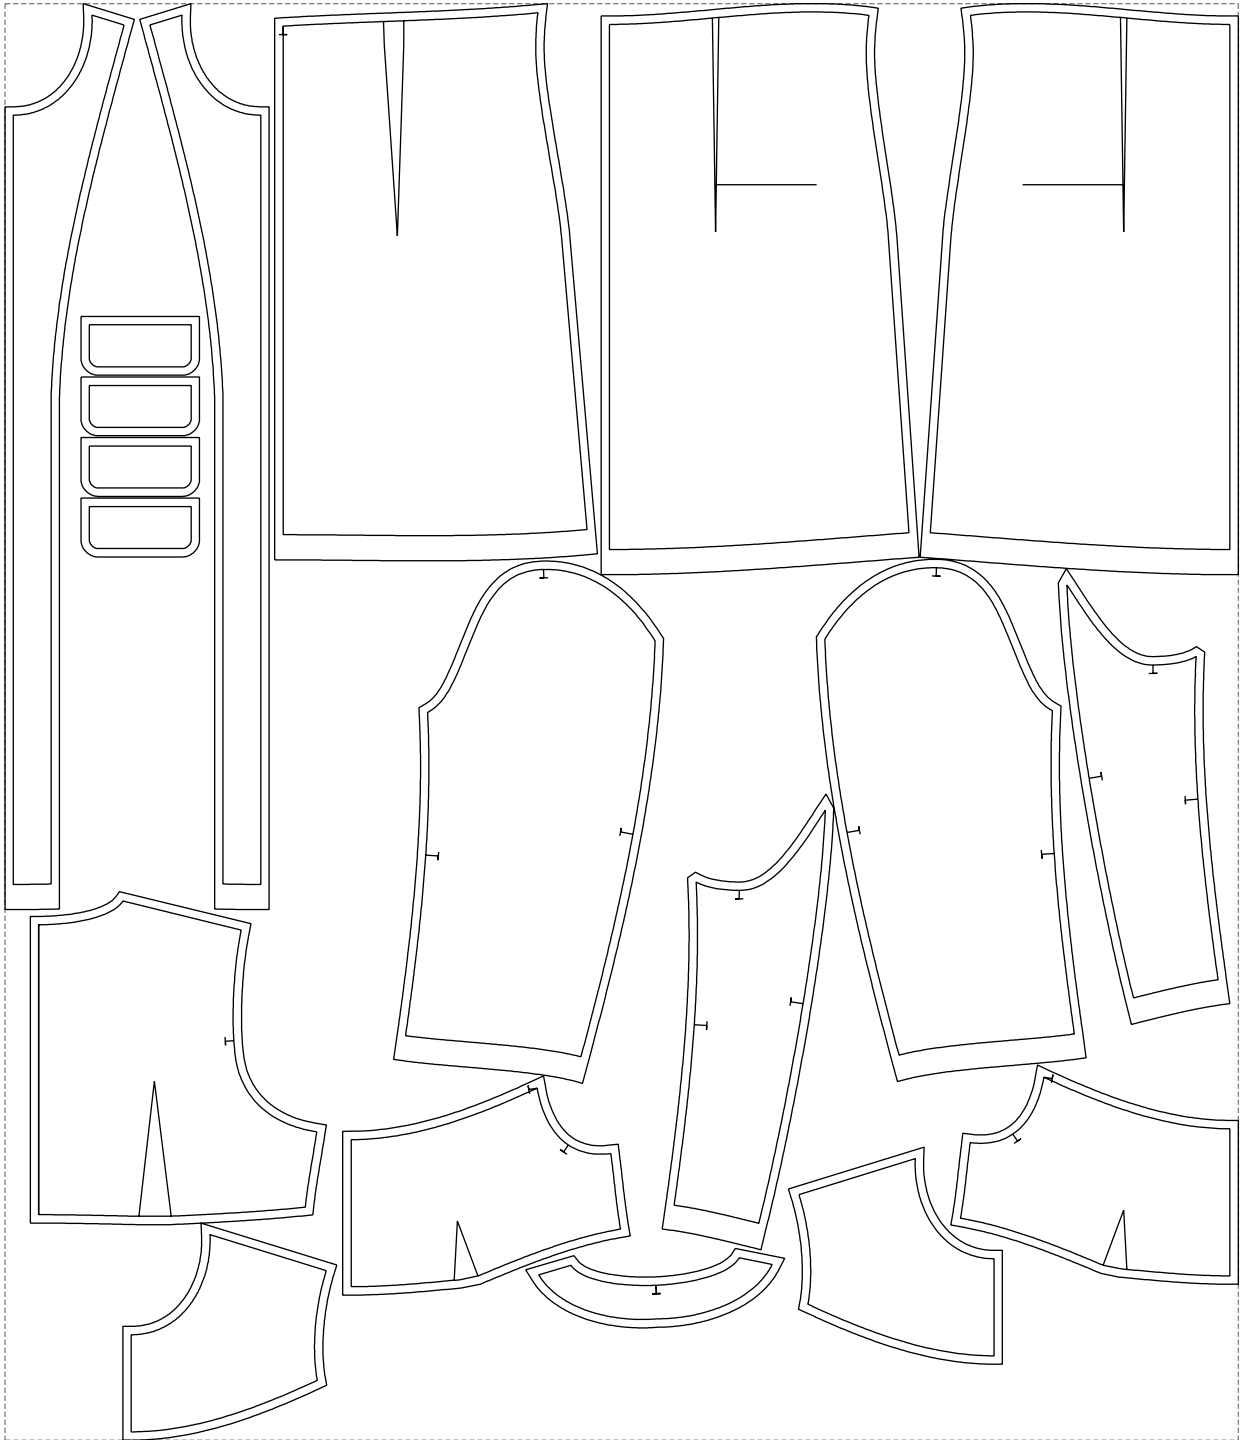

Not for print

Paper size: A4, size:1399.00 x1172.70 mm

# Example

size:1468.89 x1711.43 mm

Maneken =1 ver.0

rz\_1=170

rz\_16=120

rz\_17=104

rz\_18=103.6

rz\_19=128