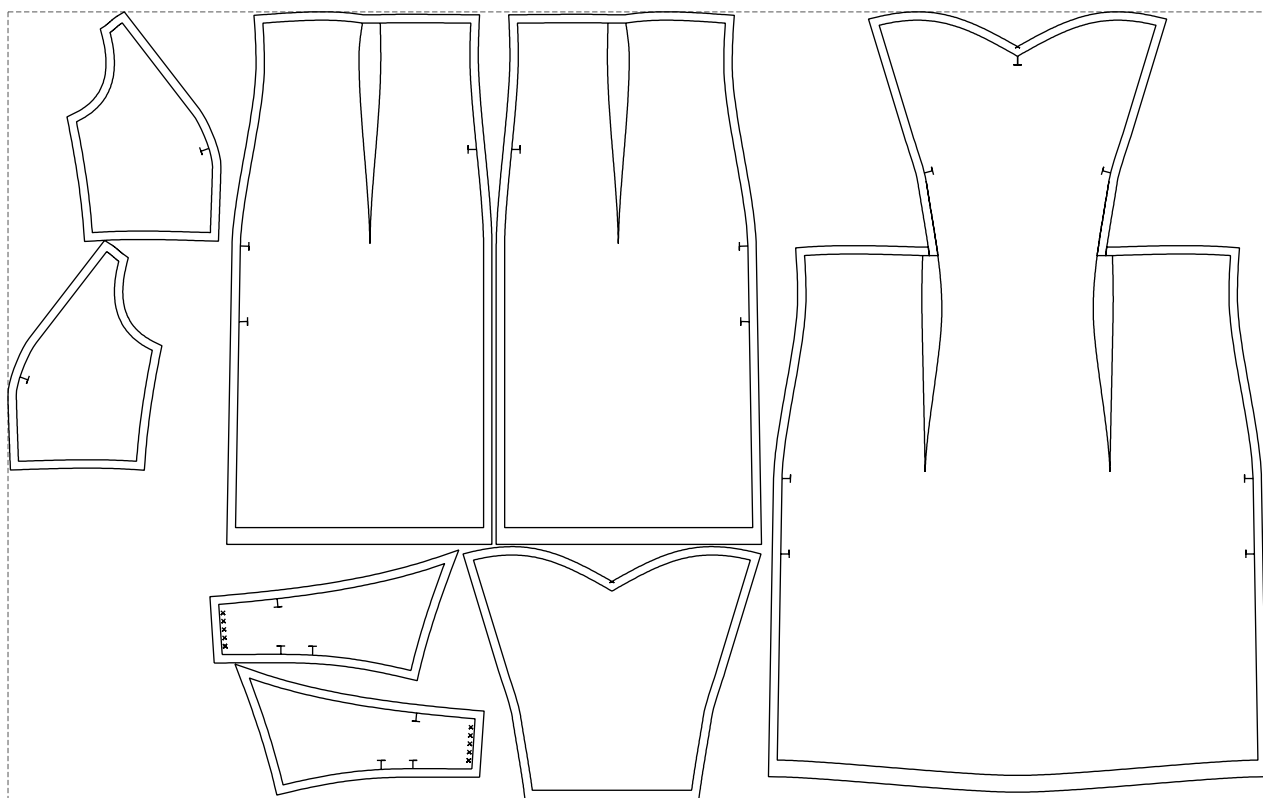

Not for print

Paper size: A4, size:1399.00 x1266.38 mm

# Example

size:1499.00 x937.44 mm

Maneken =1 ver.0

rz\_1=170

rz\_16=104

rz\_17=88.9

rz\_18=84.4

rz\_19=112