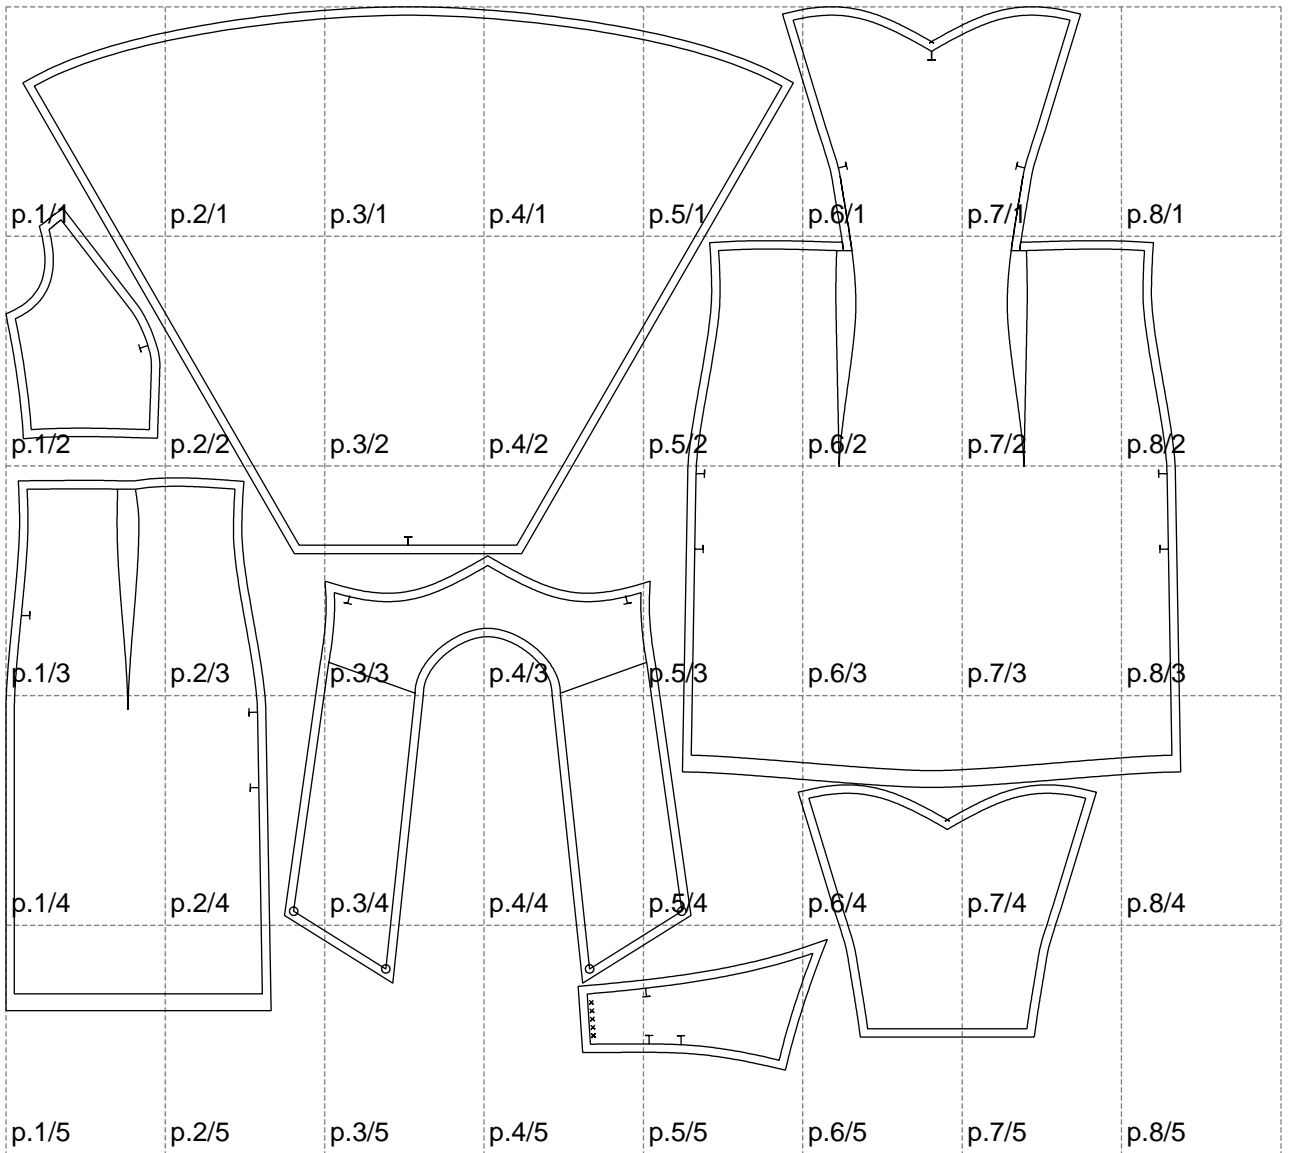

Not for print

Paper size: A4, size:1399.00 x1266.38 mm

# Example

size:1499.00 x937.44 mm

Maneken =1 ver.0

rz\_1=170

rz\_16=104

rz\_17=88.9

rz\_18=84.4

rz\_19=112

rz\_20=109.3

---

. . . . .  
. . . . .  
. . . . .