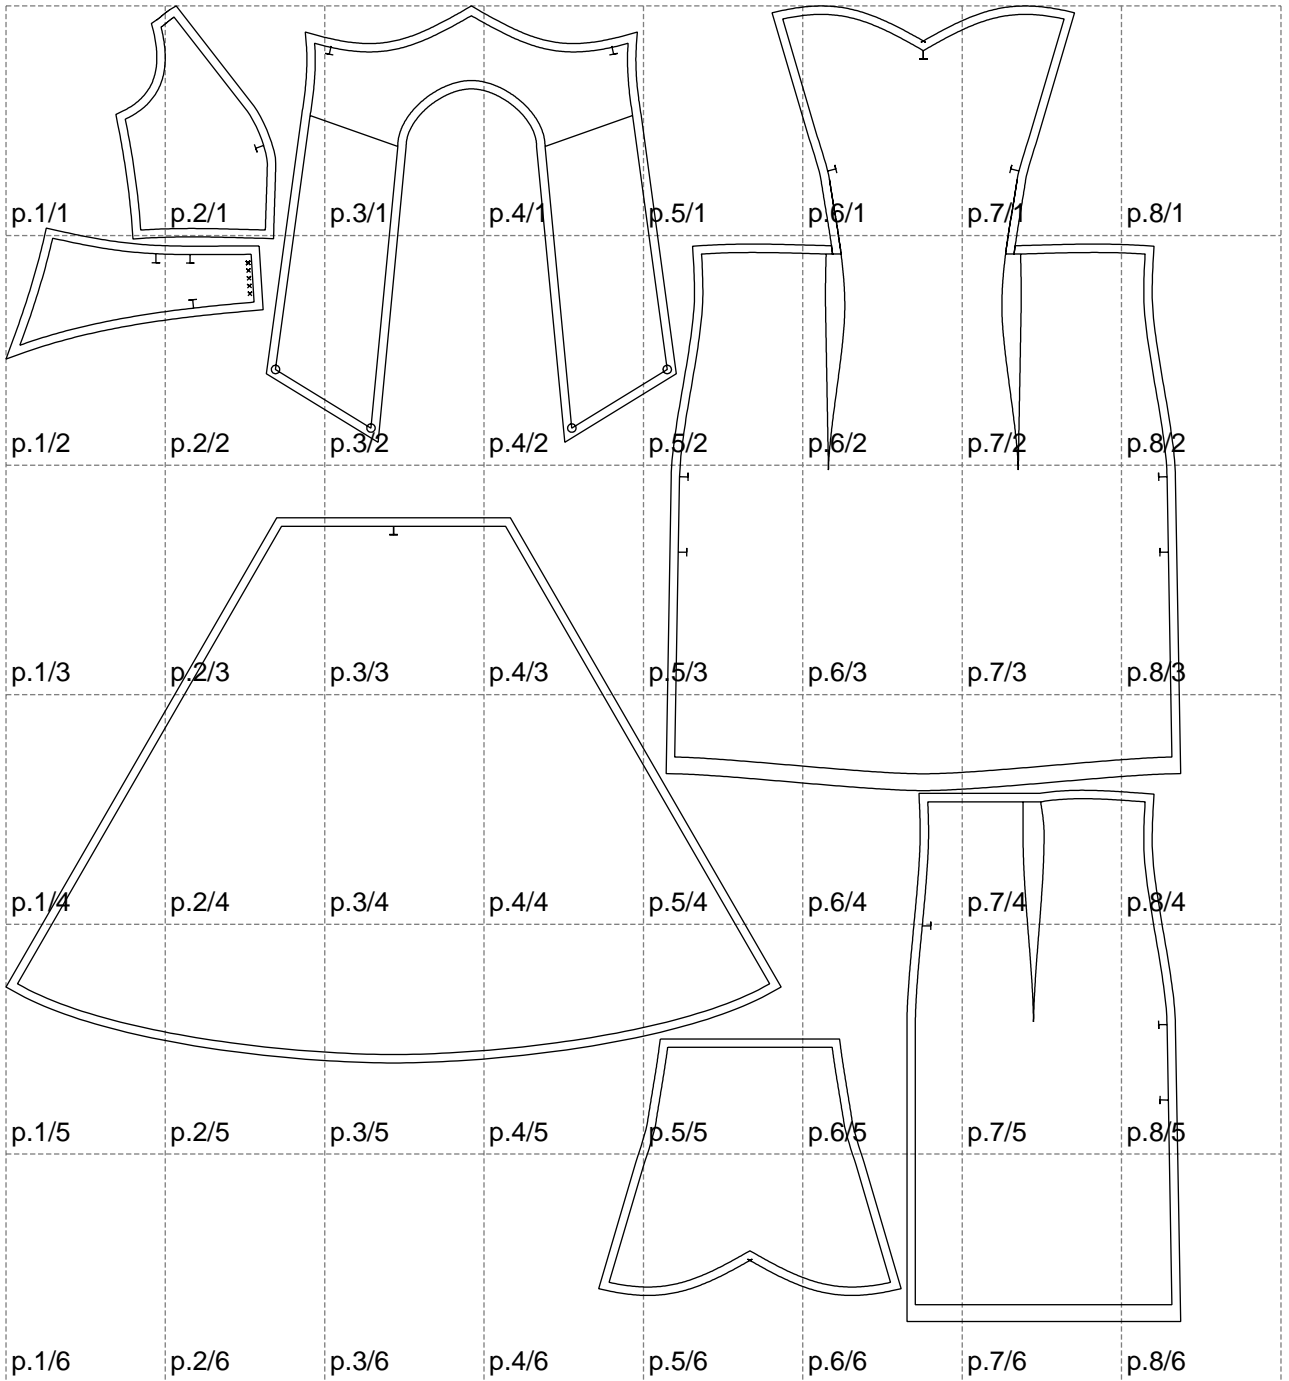

Not for print

Paper size: A4, size:1399.00 x1566.67 mm

# Example

size:1478.87 x946.99 mm

Maneken =1 ver.0

rz\_1=170

rz\_16=108

rz\_17=92.5

rz\_18=89.2

rz\_19=116

rz\_20=113

---

. . . . .  
. . . . .  
. . . . .