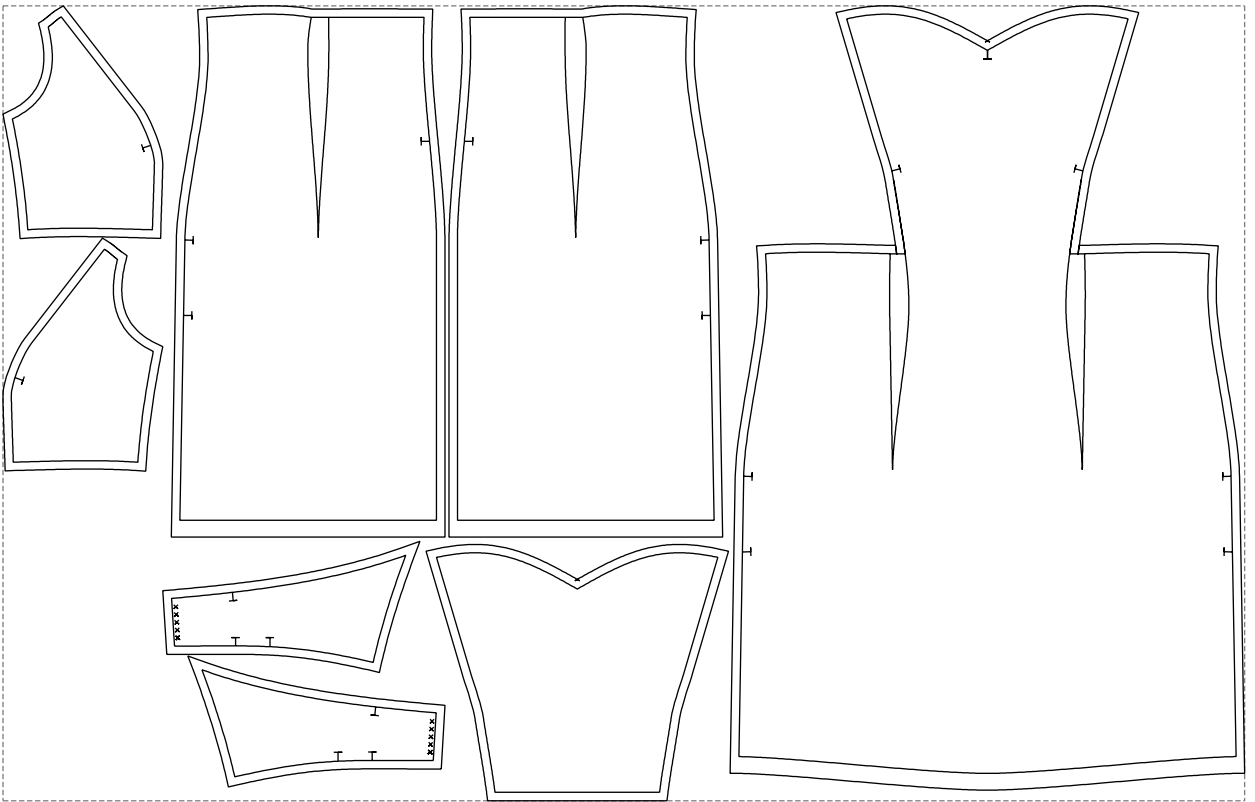

Not for print

Paper size: A4, size:1399.00 x1566.67 mm

# Example

size:1478.87 x946.99 mm

Maneken =1 ver.0

rz\_1=170

rz\_16=108

rz\_17=92.5

rz\_18=89.2

rz\_19=116