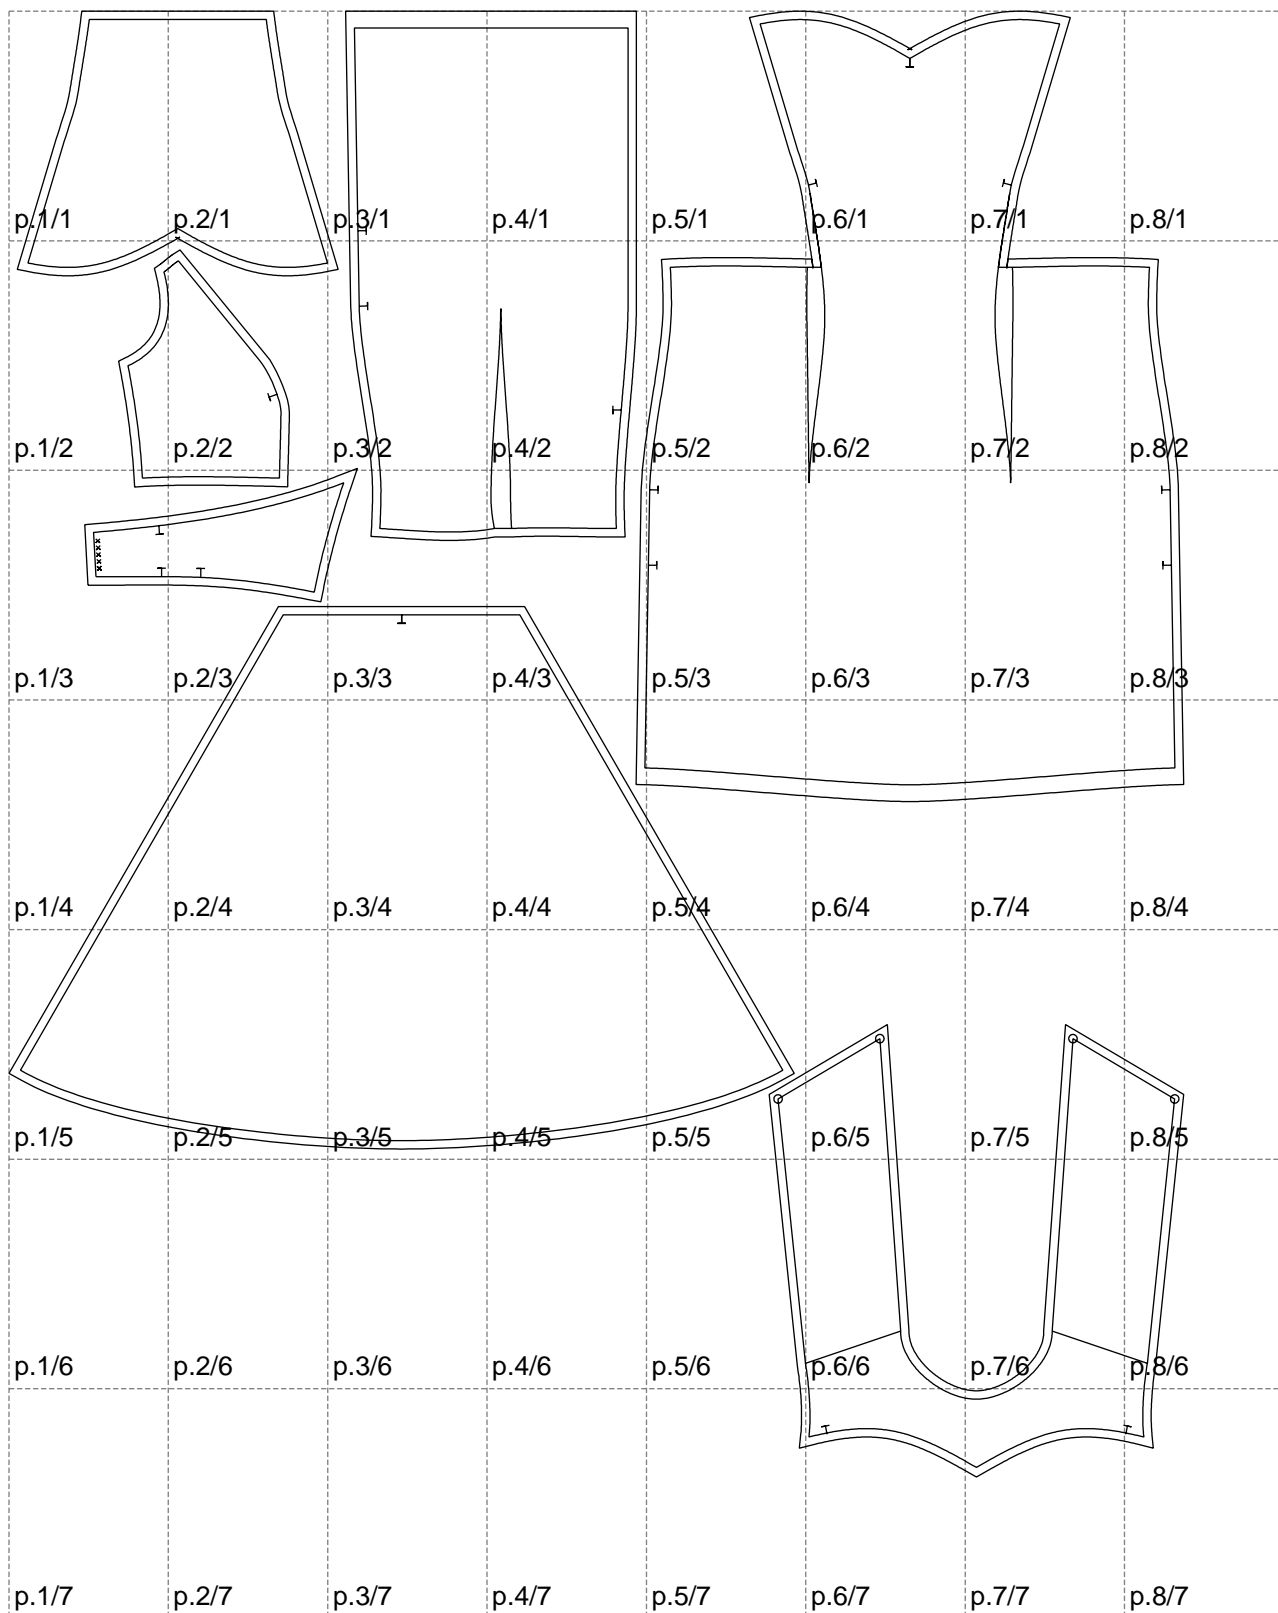

Not for print

Paper size: A4, size:1399.00 x1745.59 mm

# Example

size:1499.00 x1093.16 mm

Maneken =1 ver.0

rz\_1=170

rz\_16=116

rz\_17=100

rz\_18=98.8

rz\_19=124

rz\_20=121

---

. . . . .  
. . . . .  
. . . . .