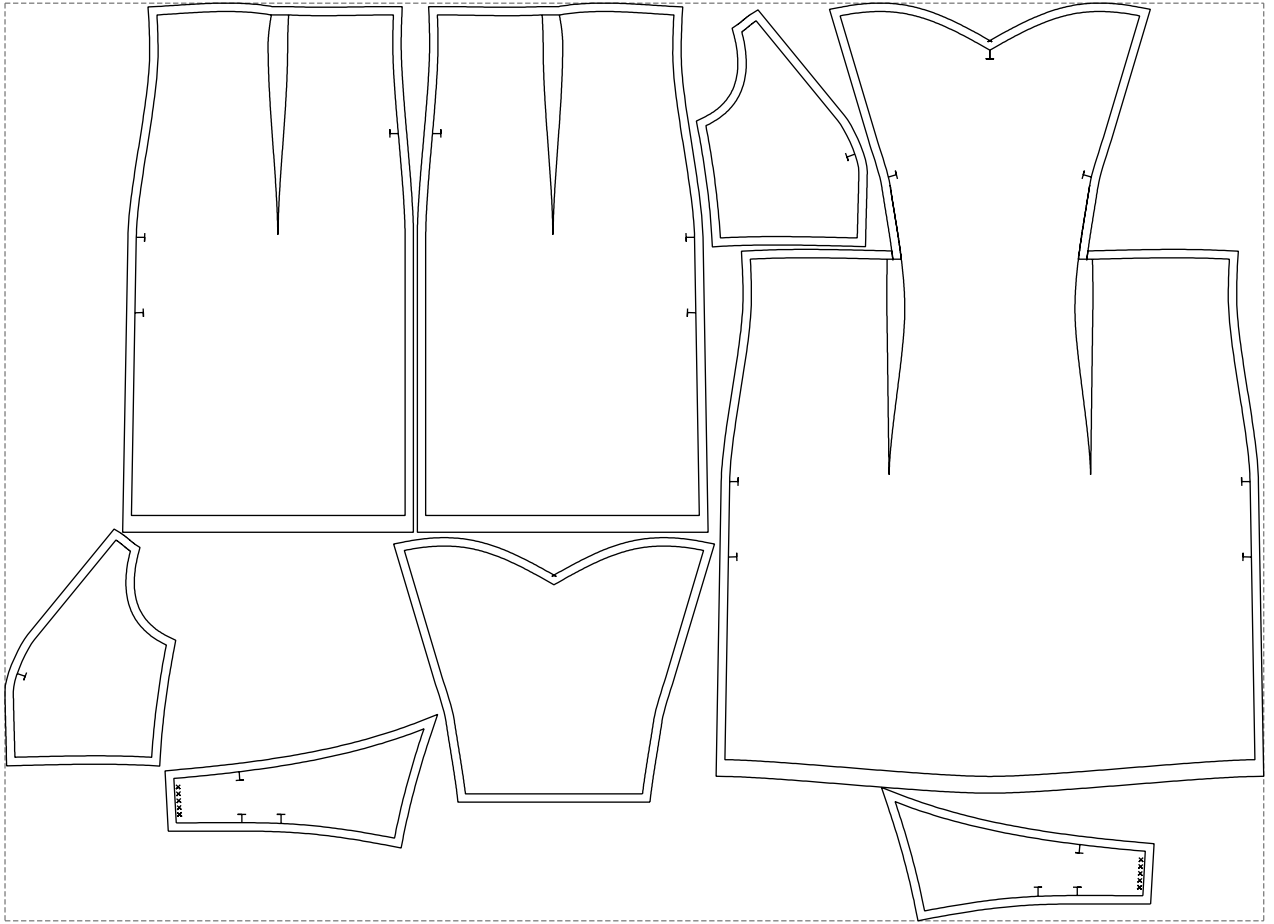

Not for print

Paper size: A4, size:1399.00 x1745.59 mm

# Example

size:1499.00 x1093.16 mm

Maneken =1 ver.0

rz\_1=170

rz\_16=116

rz\_17=100

rz\_18=98.8

rz\_19=124