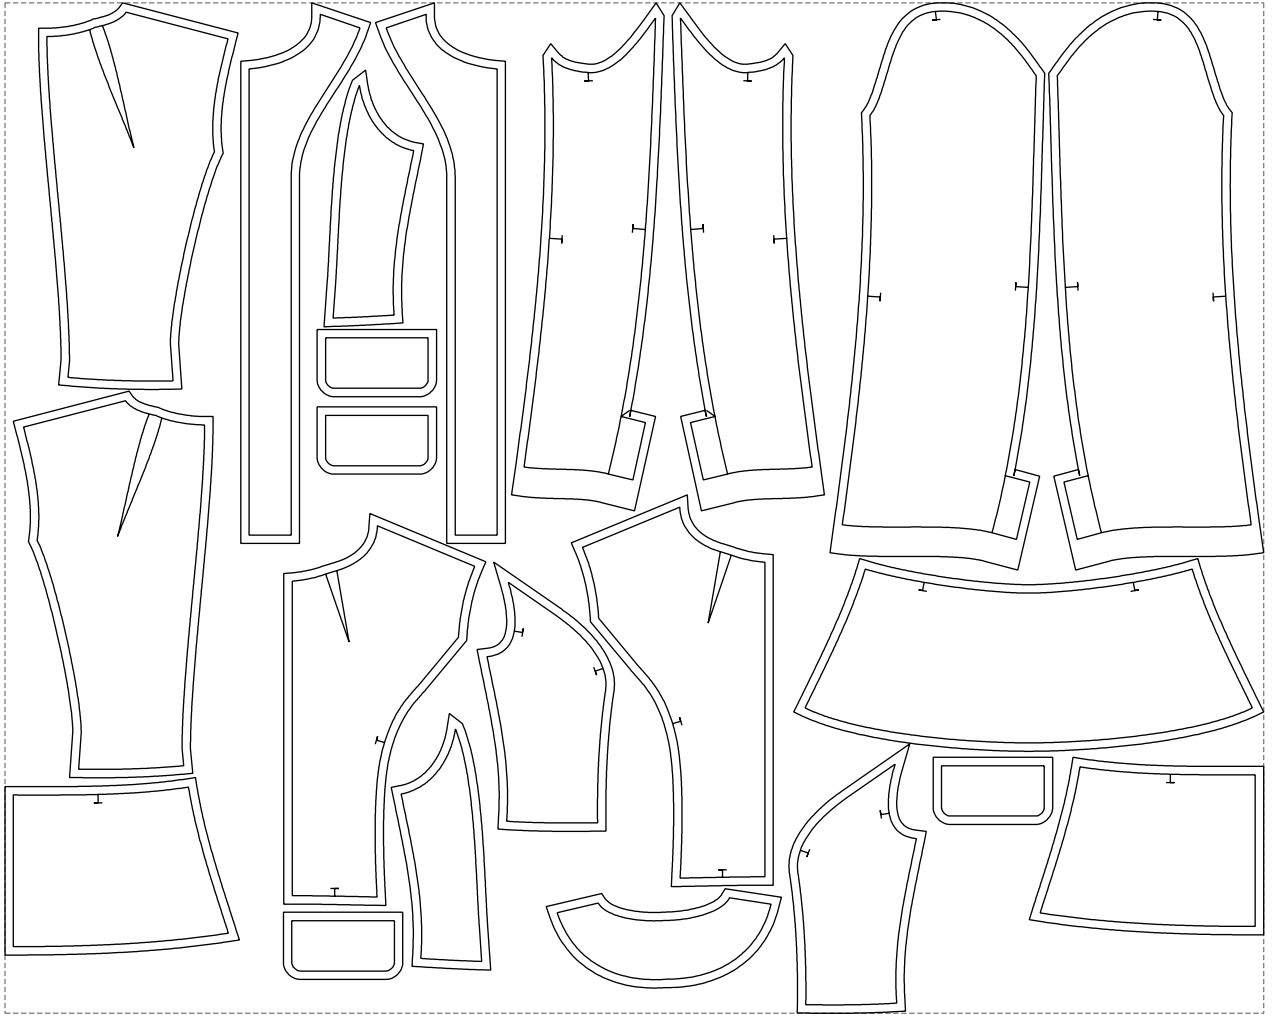

# Example

size:1499.00 x1203.71 mm

Maneken =1 ver.0

rz\_1=170

rz\_16=88

rz\_17=75.6

rz\_18=67.6

rz\_19=96