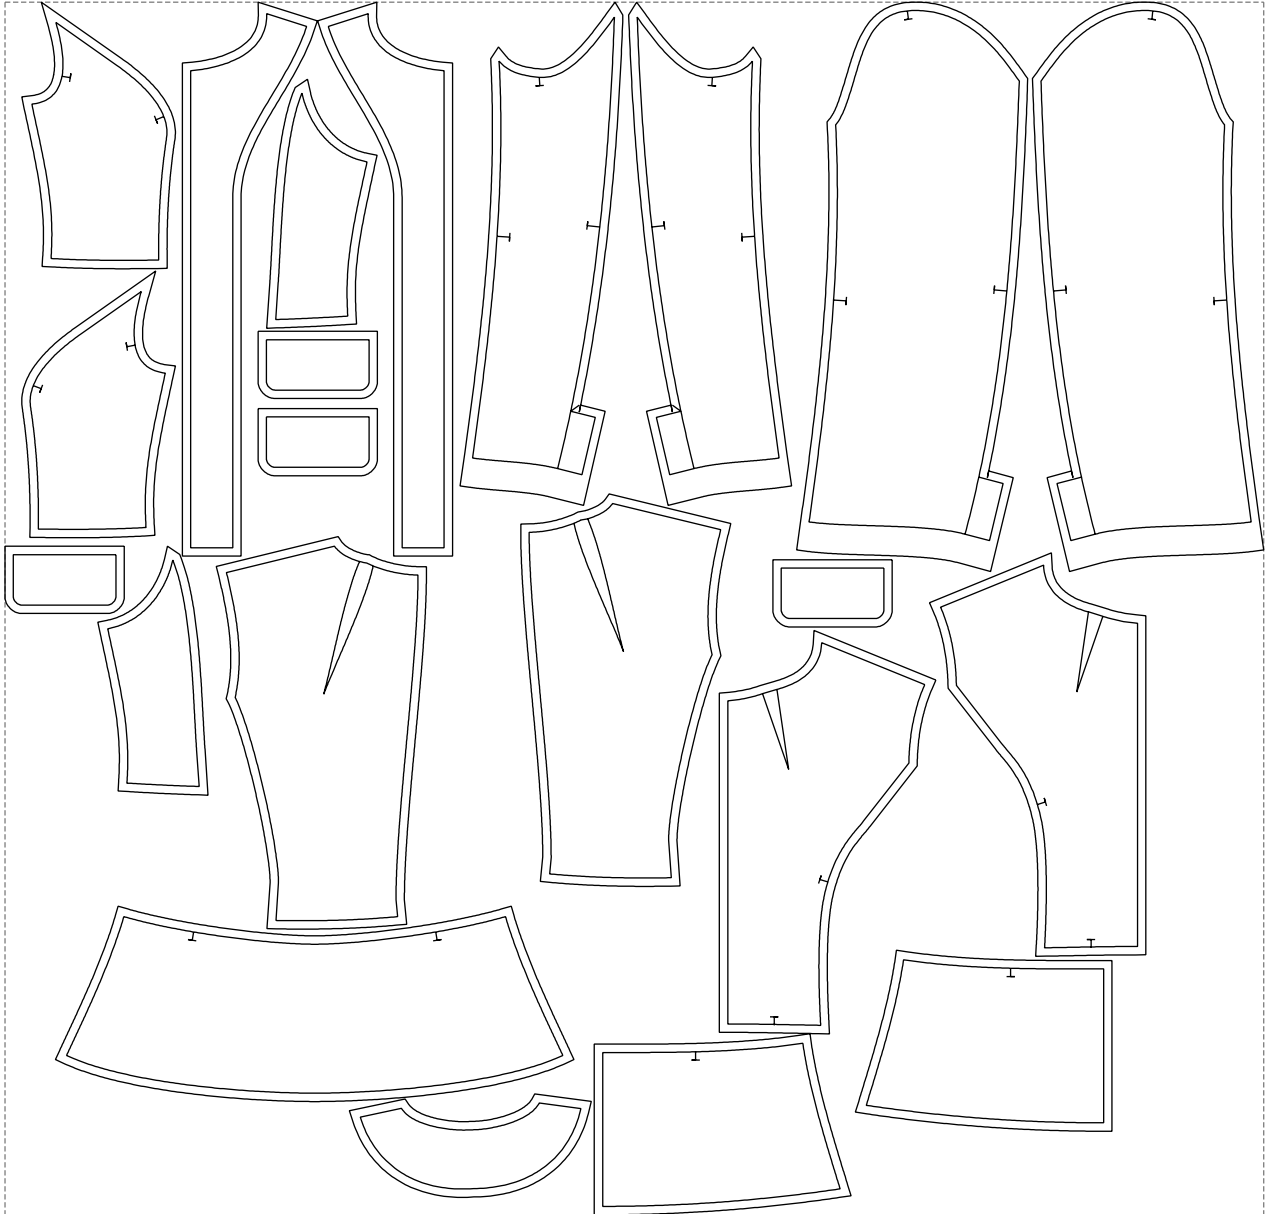

# Example

size:1499.00 x1444.53 mm

Maneken =1 ver.0

rz\_1=170

rz\_16=100

rz\_17=85.4

rz\_18=80.2

rz\_19=108