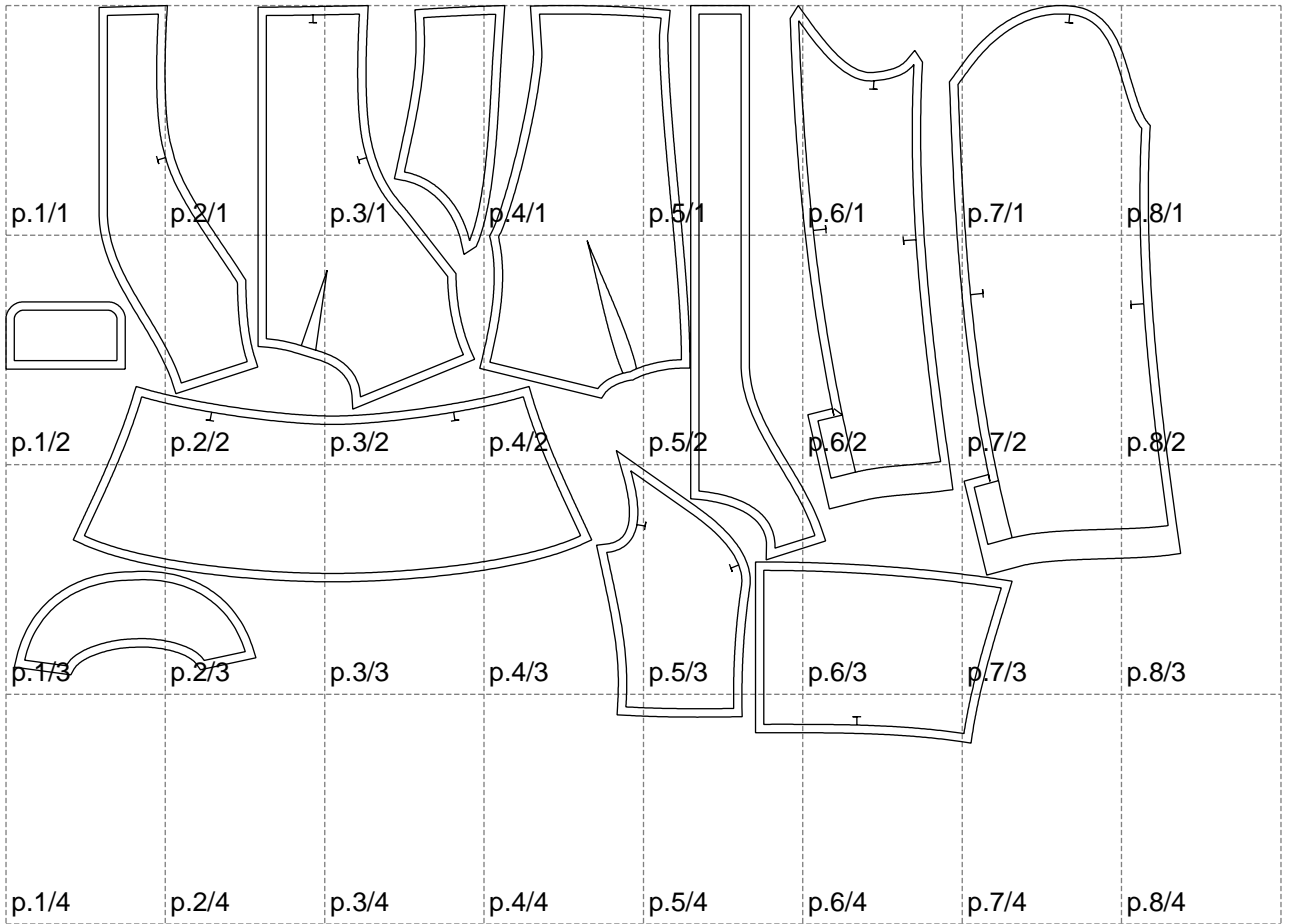

Not for print

Paper size: A4, size:1399.00 x878.20 mm

# Example

size:1499.00 x1444.53 mm

Maneken =1 ver.0

rz\_1=170

rz\_16=100

rz\_17=85.4

rz\_18=80.2

rz\_19=108

rz\_20=105.4

---

. . . . .  
. . . . .  
. . . . .