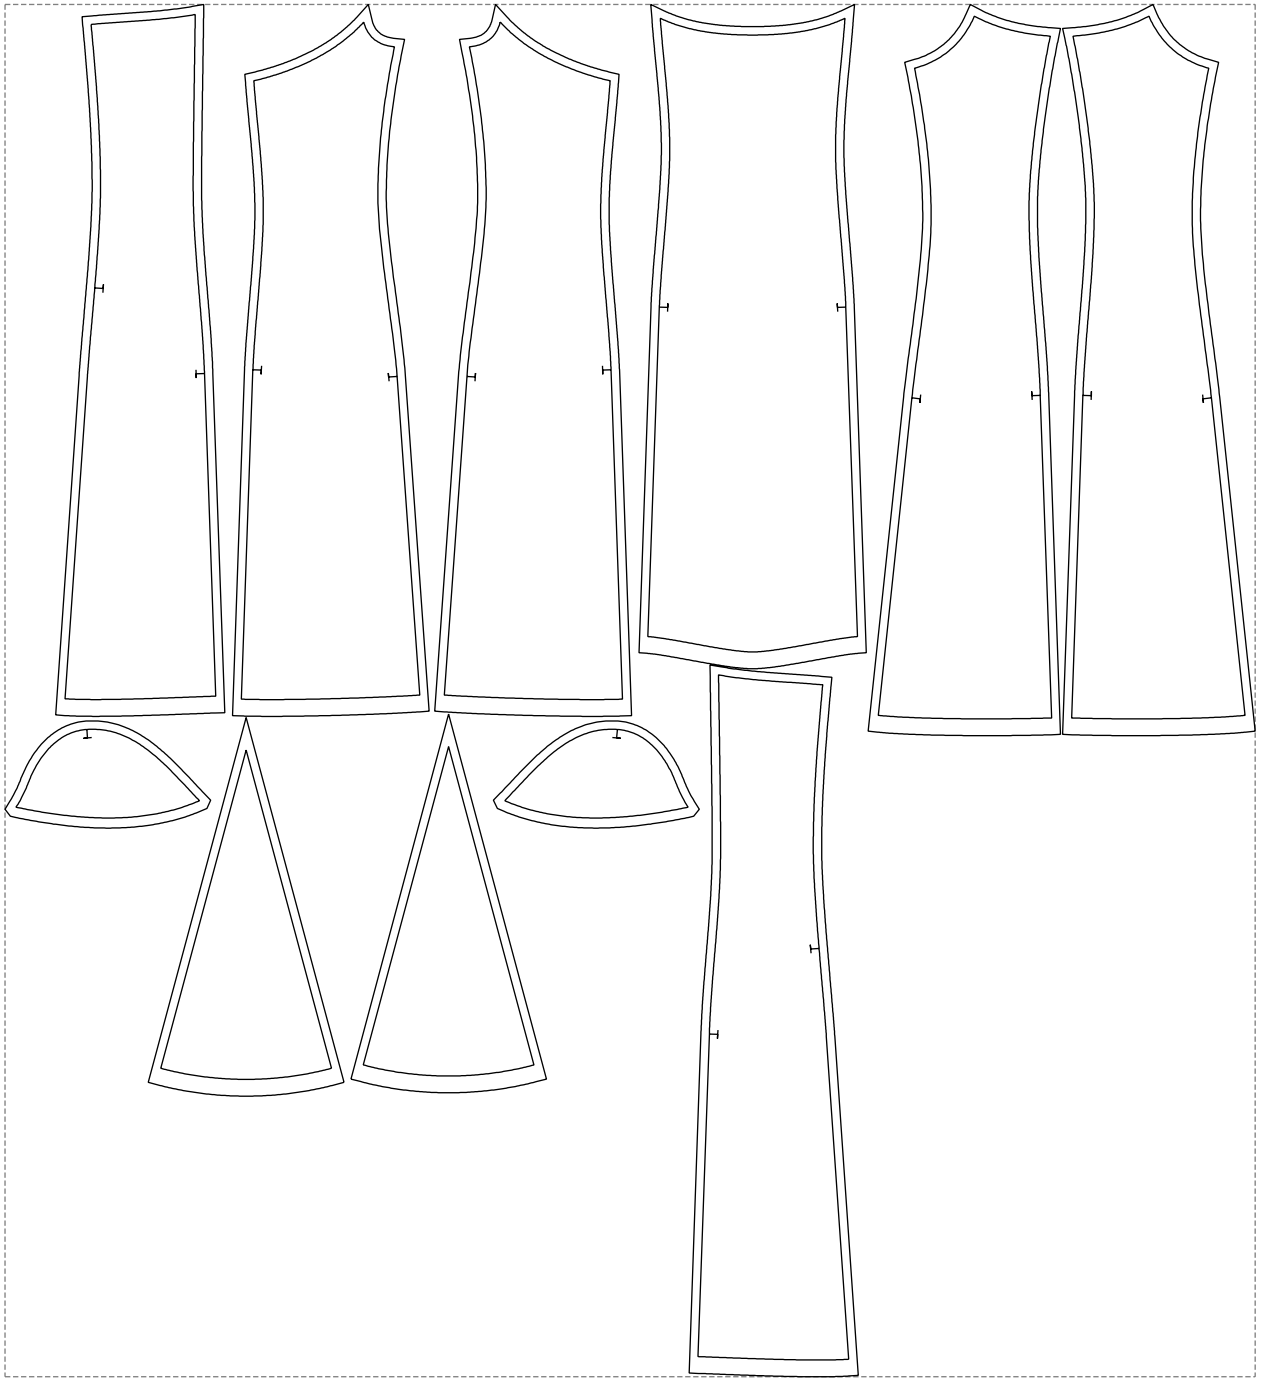

Not for print

Paper size: A4, size:1399.00 x890.33 mm

# Example

size:1488.97 x1634.74 mm

Maneken =1 ver.0

rz\_1=170

rz\_16=104

rz\_17=88.9

rz\_18=84.4

rz\_19=112