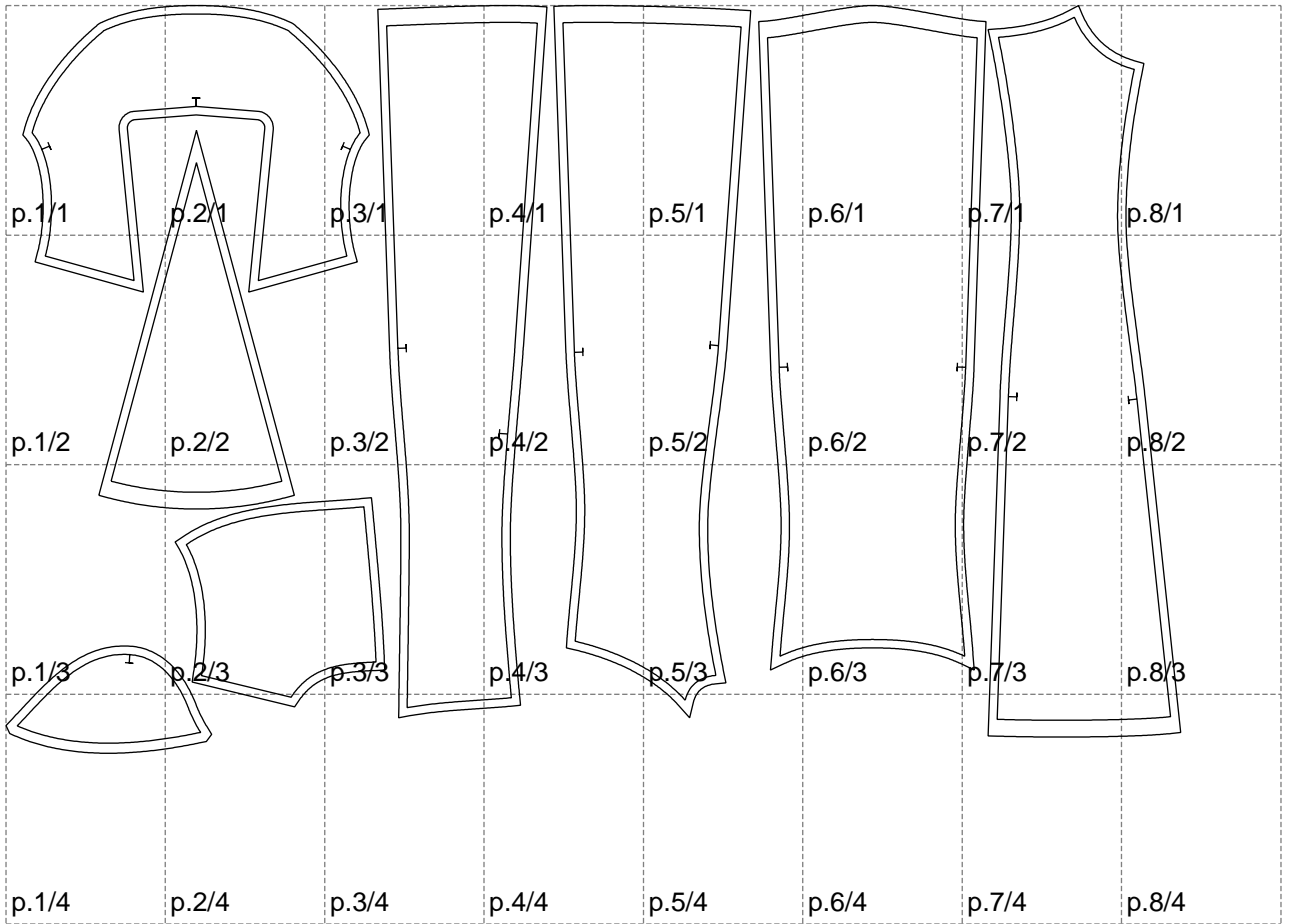

Not for print

Paper size: A4, size:1399.00 x890.33 mm

# Example

size:1488.97 x1634.74 mm

Maneken =1 ver.0

rz\_1=170

rz\_16=104

rz\_17=88.9

rz\_18=84.4

rz\_19=112

rz\_20=109.3

---

. . . . .  
. . . . .  
. . . . .