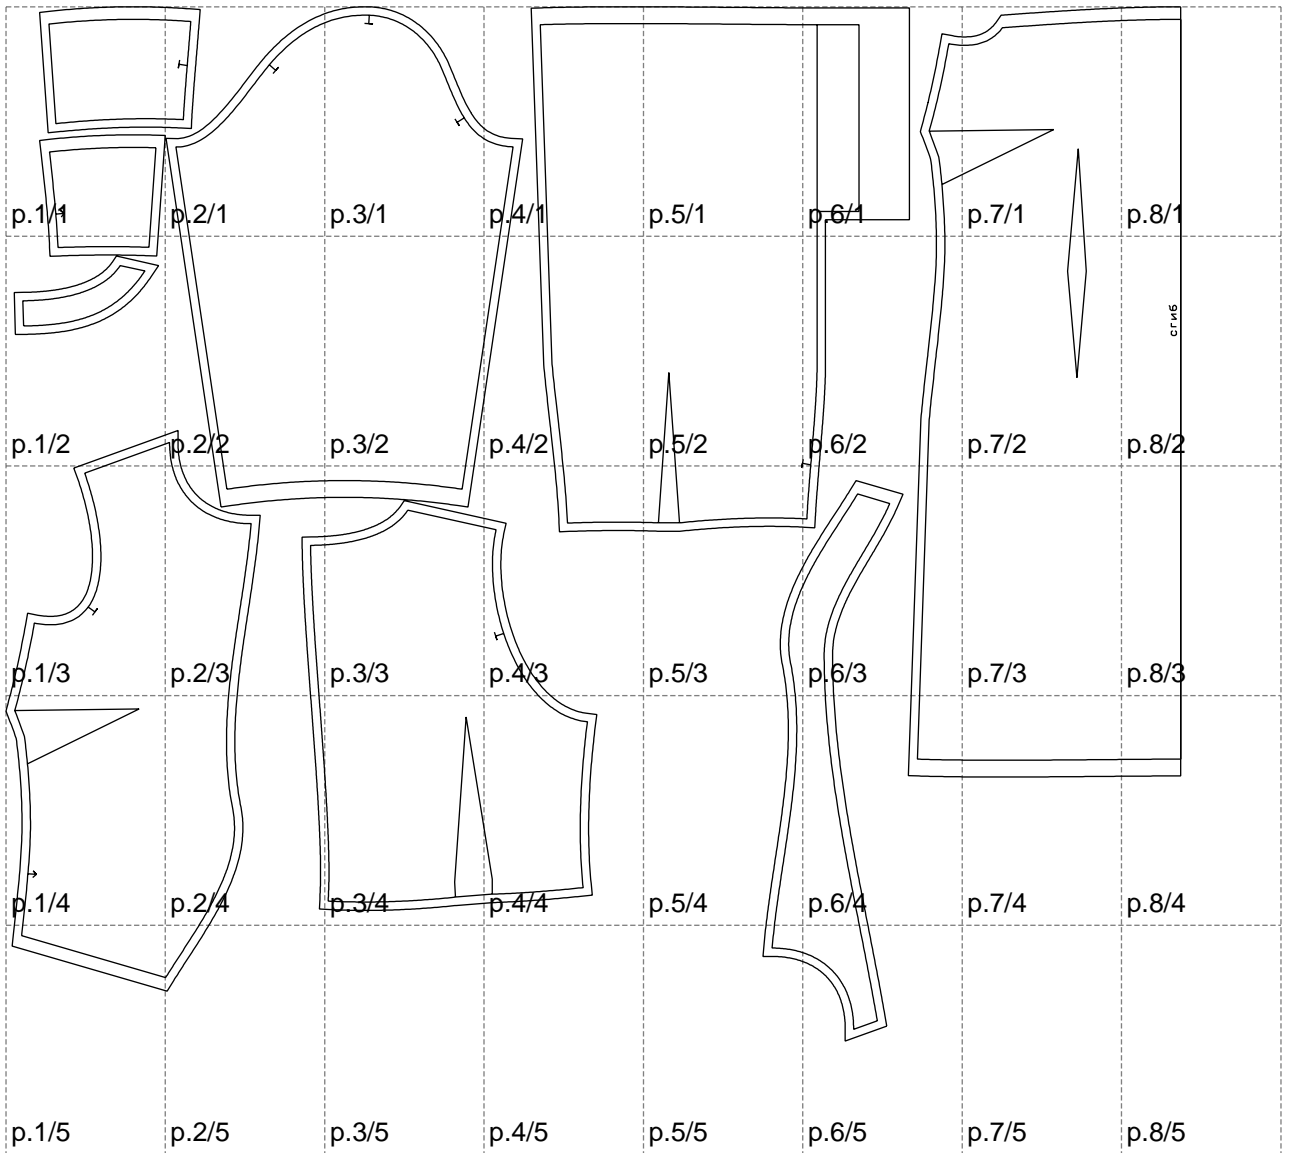

Not for print

Paper size: A4, size:1399.00 x1231.74 mm

# Example

size:1478.90 x1287.85 mm

Maneken =1 ver.0

rz\_1=170

rz\_16=112

rz\_17=96.2

rz\_18=94

rz\_19=120

rz\_20=117

---

. . . . .  
. . . . .  
. . . . .