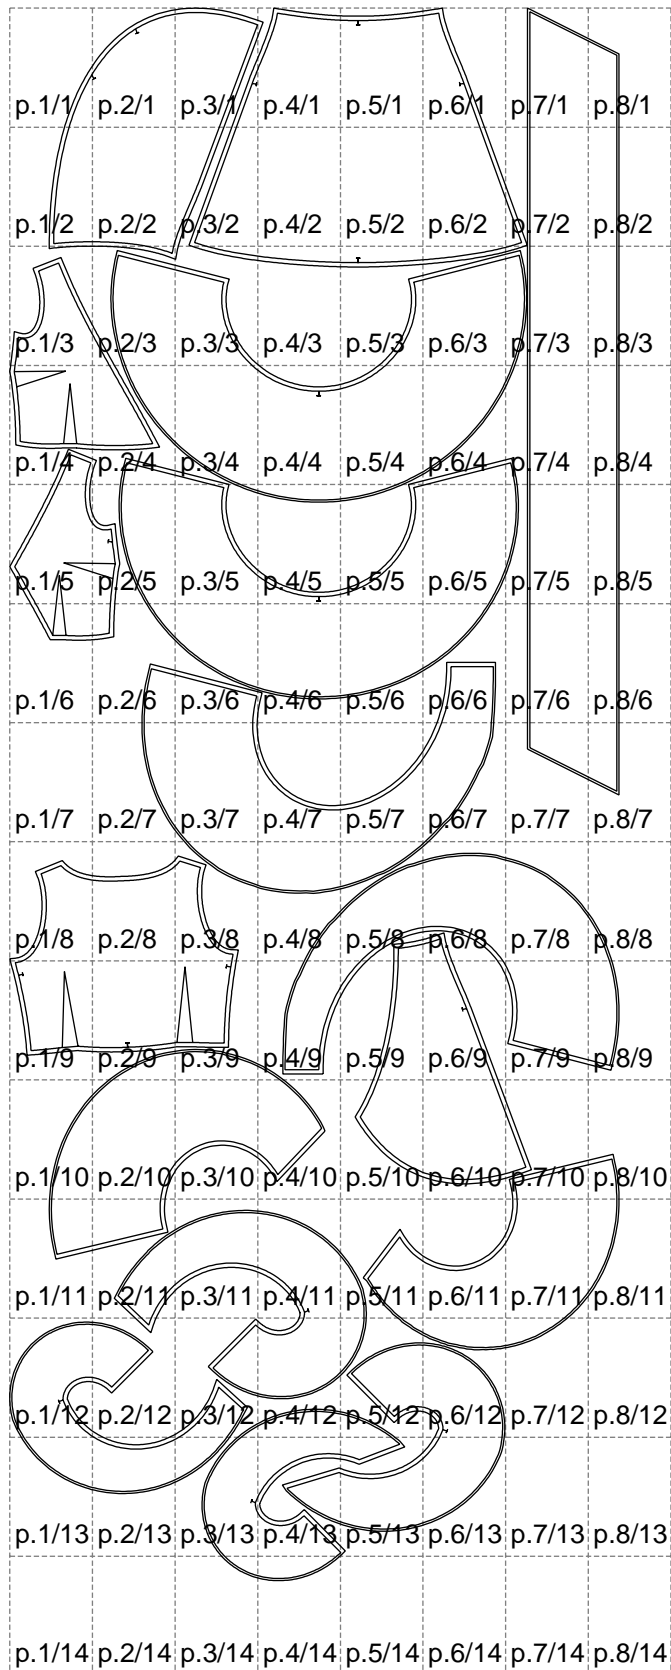

Not for print

Paper size: A4, size:1399.00 x3610.20 mm

# Example

size:1499.00 x3539.51 mm

Maneken =1 ver.0

rz\_1=170

rz\_16=88

rz\_17=75.6

rz\_18=67.6

rz\_19=96

rz\_20=94.6

---

. . . . .  
. . . . .  
. . . . .