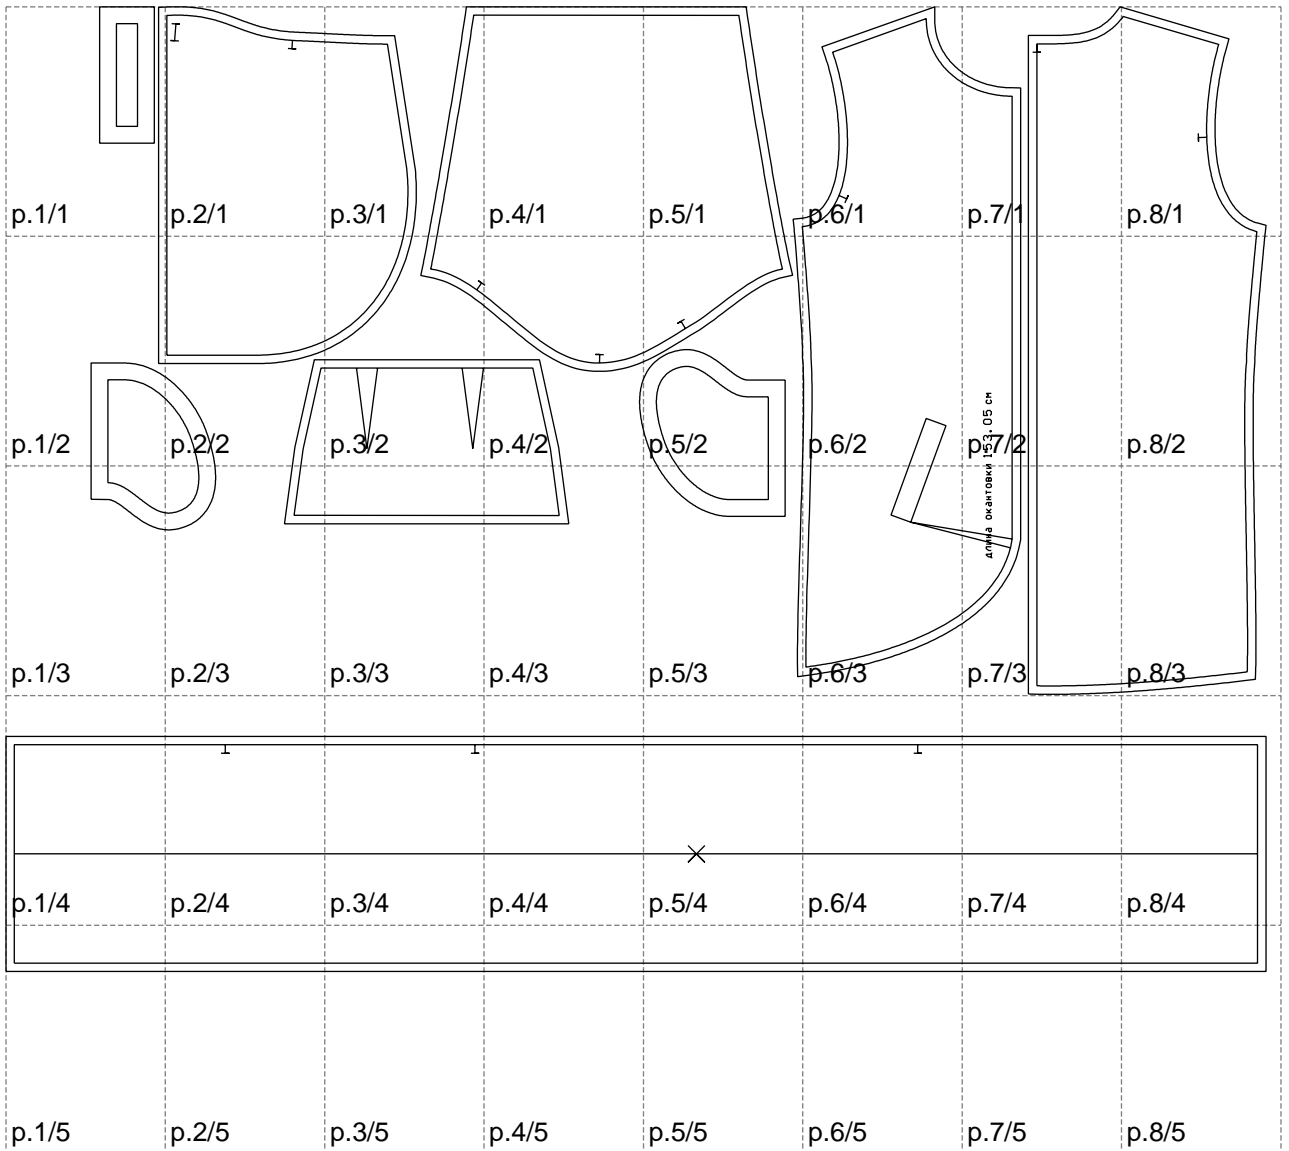

Not for print

Paper size: A4, size:1500.58 x1148.75 mm

# Example

size: 1500.58 x 2095.86 mm

Maneken =1 ver.0

rz\_1=170

rz\_16=88

rz\_17=75.6

rz\_18=67.6

rz\_19=96

rz\_20=94.6

---

. . . . .  
. . . . .  
. . . . .