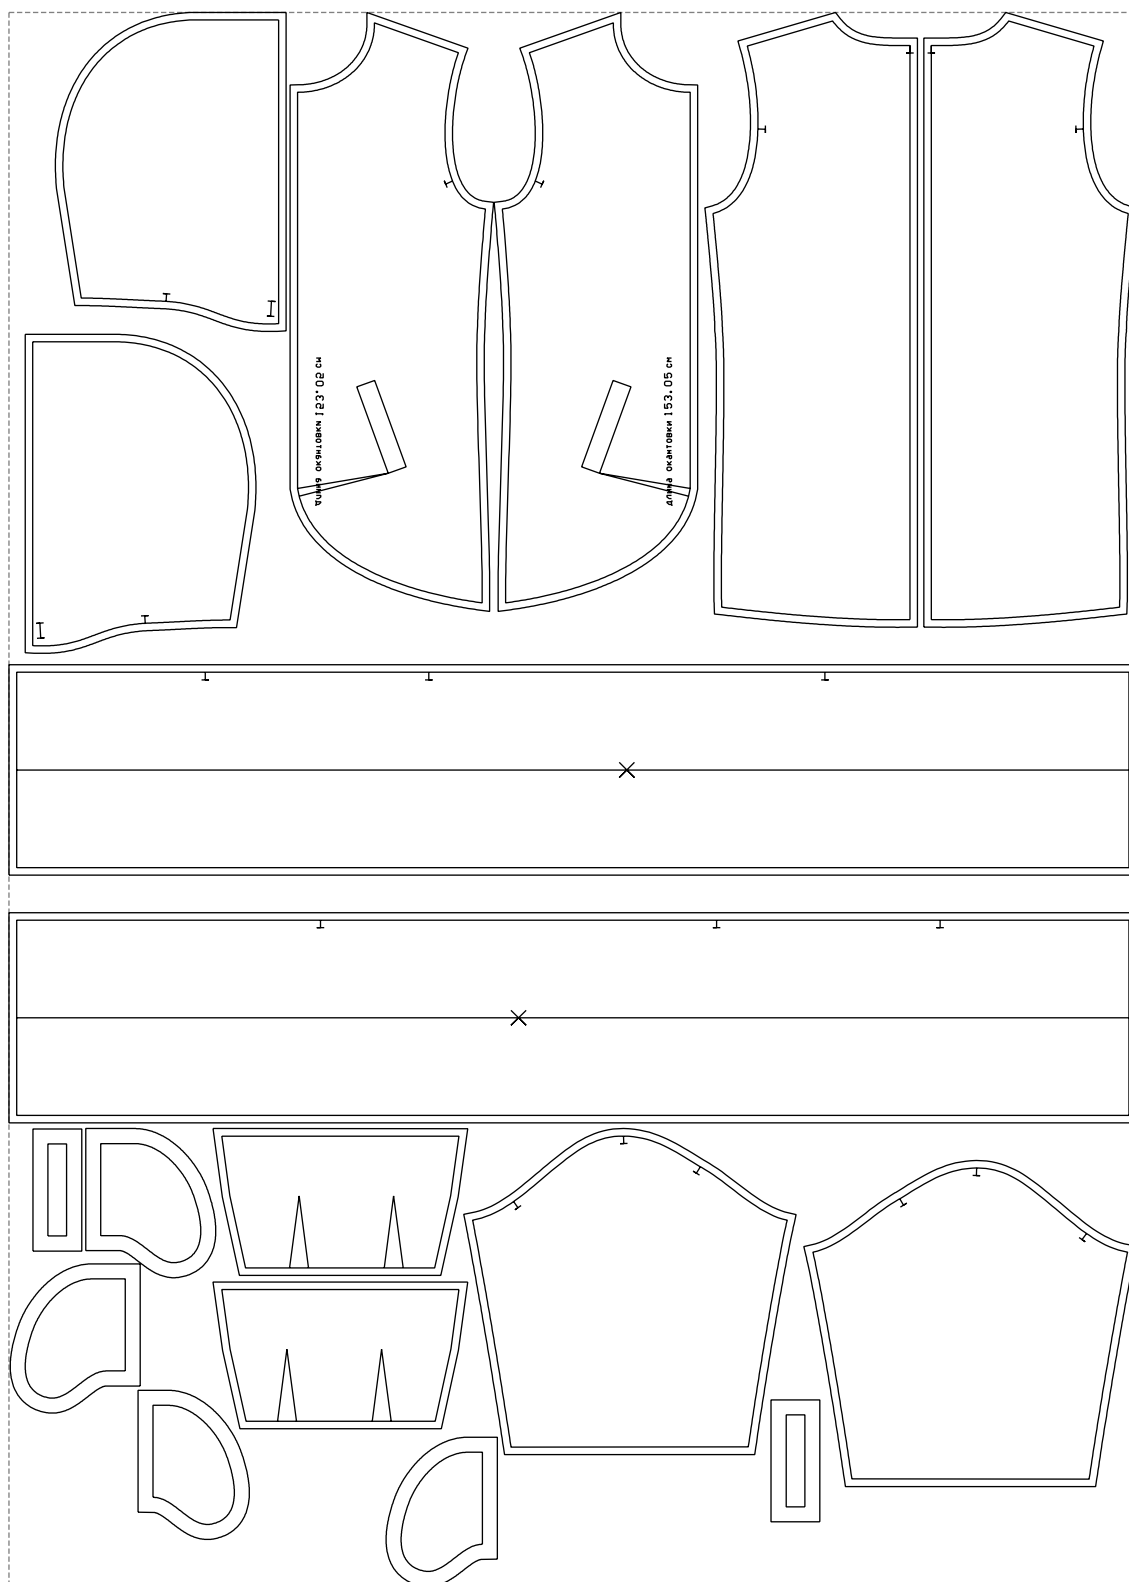

Not for print

Paper size: A4, size:1500.58 x1148.75 mm

# Example

size: 1500.58 x 2095.86 mm

Maneken =1 ver.0

rz\_1=170

rz\_16=88

rz\_17=75.6

rz\_18=67.6

rz\_19=96

rz\_20=94.6

---

. . . . .  
. . . . .  
. . . . .