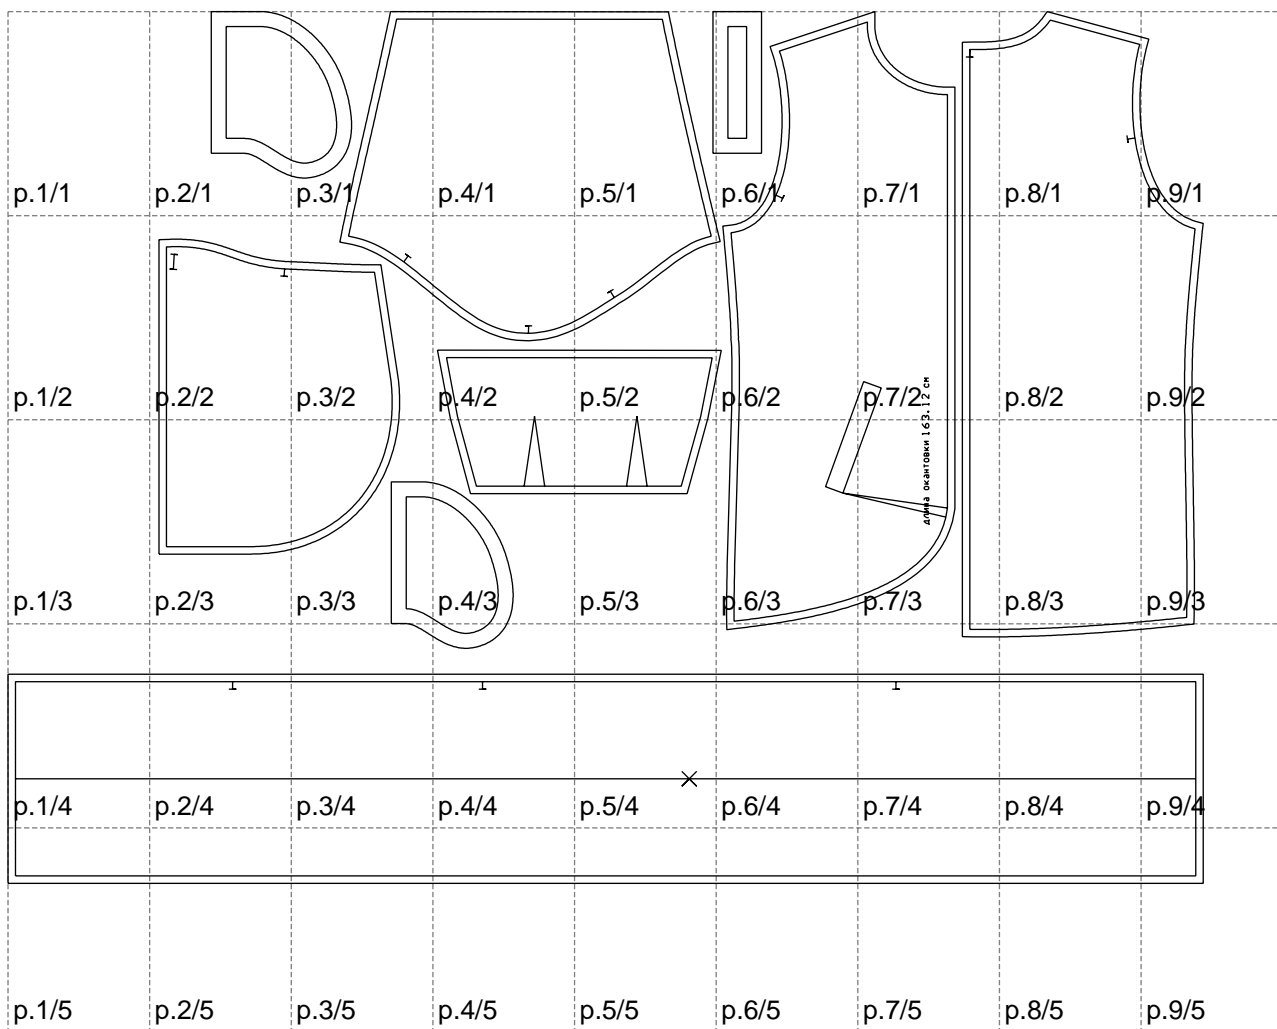

Not for print

Paper size: A4, size:1601.29 x1167.75 mm

Example

size: 160/1.29 x 231/4.45 mm

Maneken =1 ver.0

rz_1=170

rz_16=104

rz_17=88.9

rz_18=84.4

rz_19=112

rz_20=109.3

.
.
.