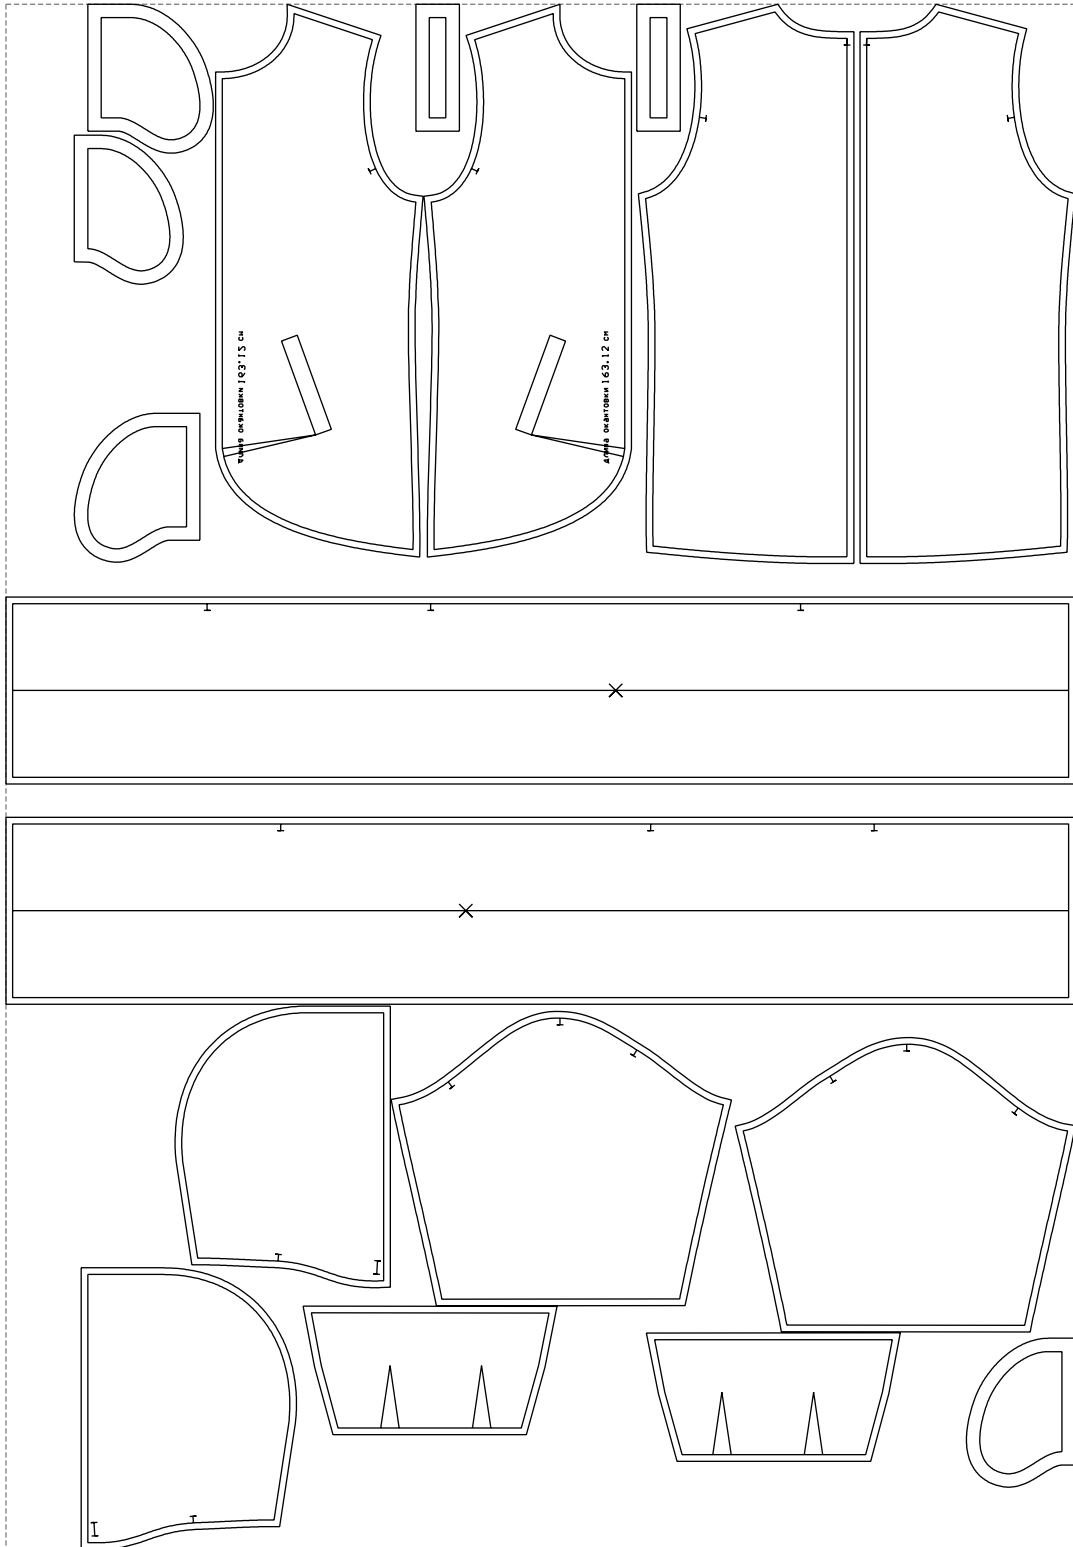

Not for print

Paper size: A4, size:1601.29 x1167.75 mm

Example

size: 160/1.29 x 231/4.45 mm

Maneken =1 ver.0

rz_1=170

rz_16=104

rz_17=88.9

rz_18=84.4

rz_19=112

rz_20=109.3

.
.
.