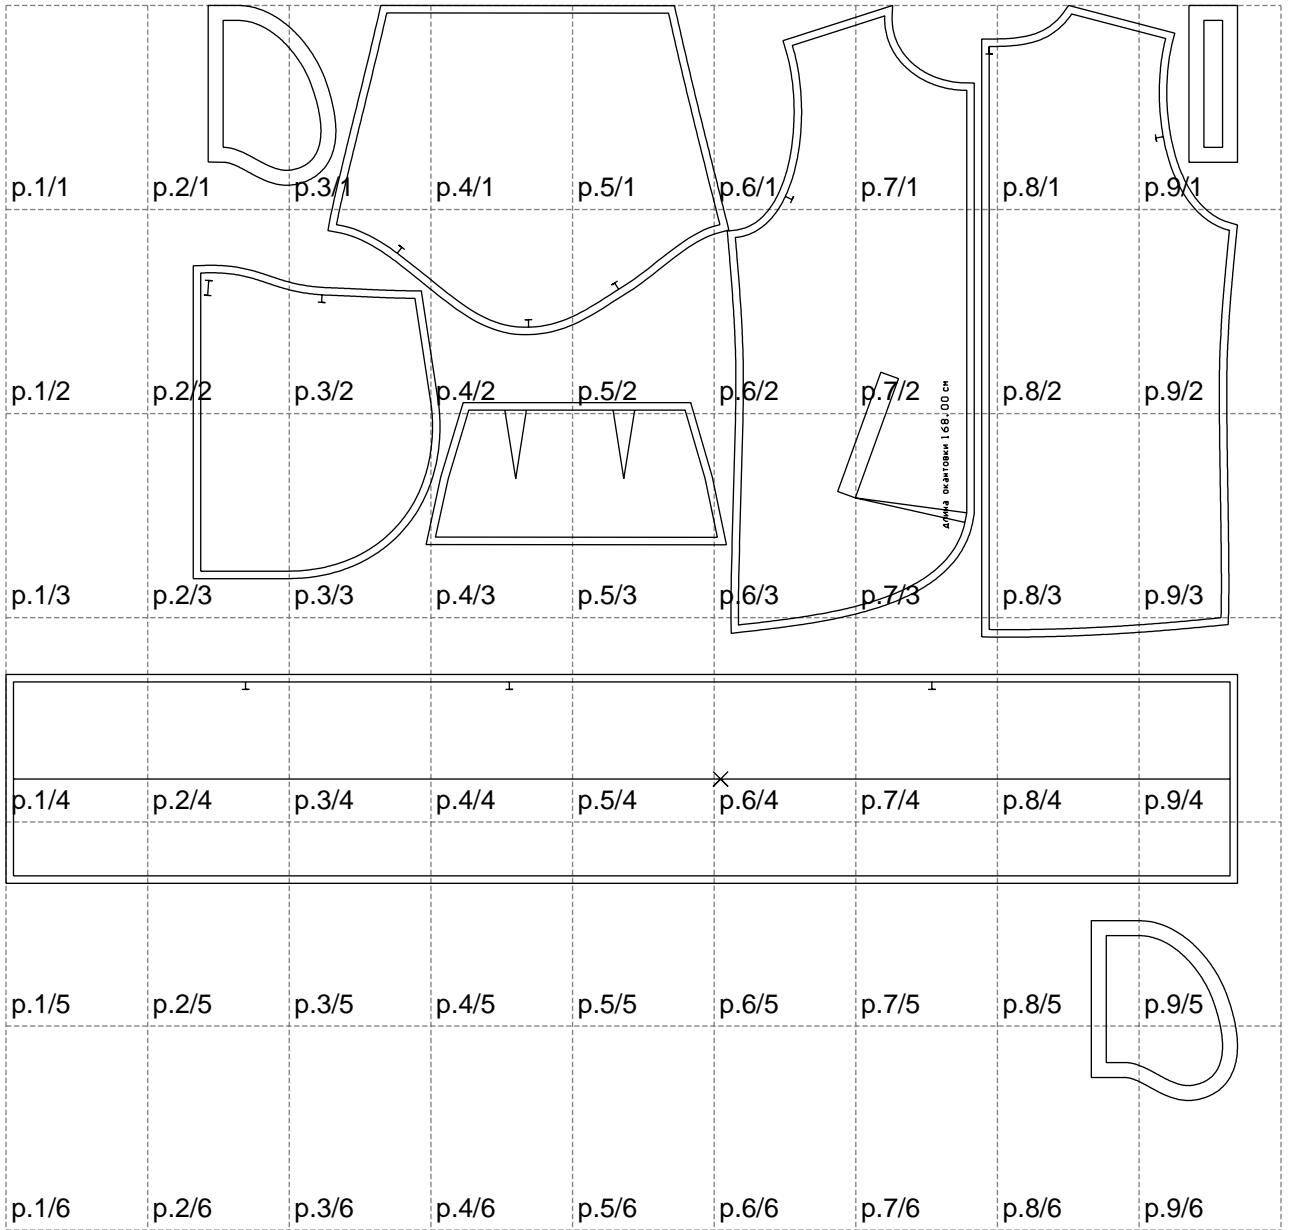

Not for print

Paper size: A4, size:1650.01 x1466.90 mm

# Example

size:1650.01 x2398.19 mm

Maneken =1 ver.0

rz\_1=170

rz\_16=112

rz\_17=96.2

rz\_18=94

rz\_19=120

rz\_20=117

---

. . . . .  
. . . . .  
. . . . .