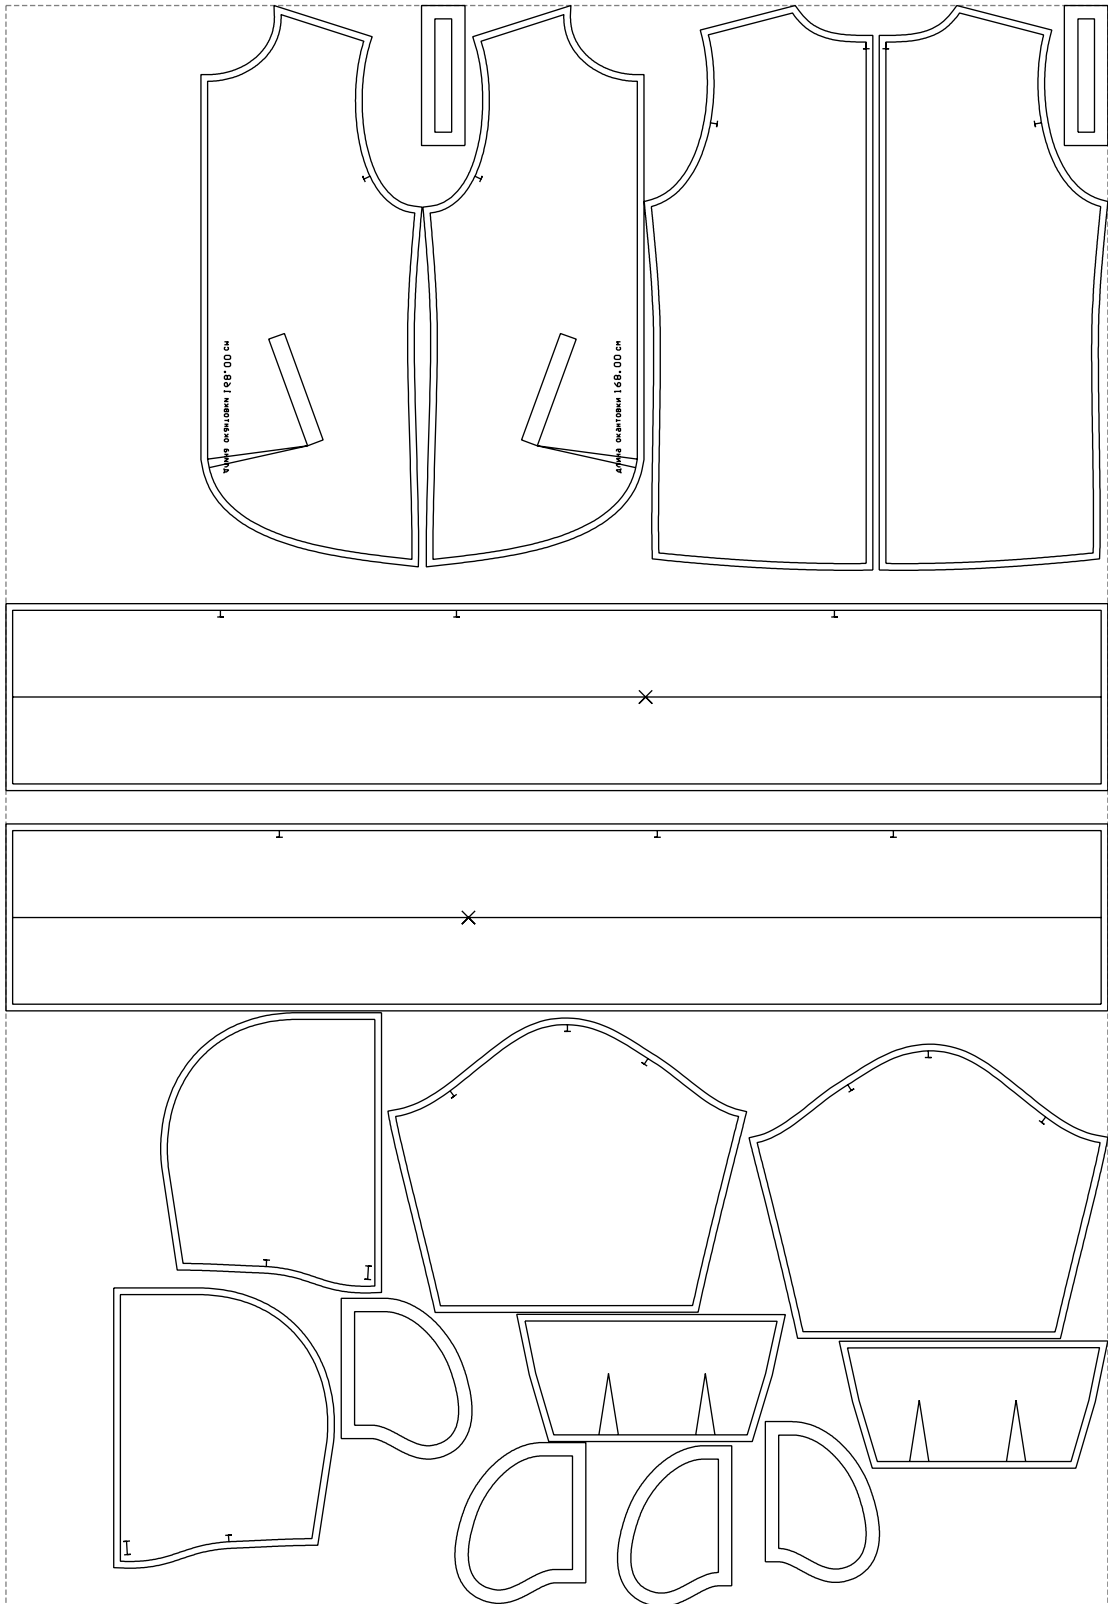

Not for print

Paper size: A4, size:1650.01 x1466.90 mm

# Example

size:1650.01 x2398.19 mm

Maneken =1 ver.0

rz\_1=170

rz\_16=112

rz\_17=96.2

rz\_18=94

rz\_19=120

rz\_20=117

---

. . . . .  
. . . . .  
. . . . .