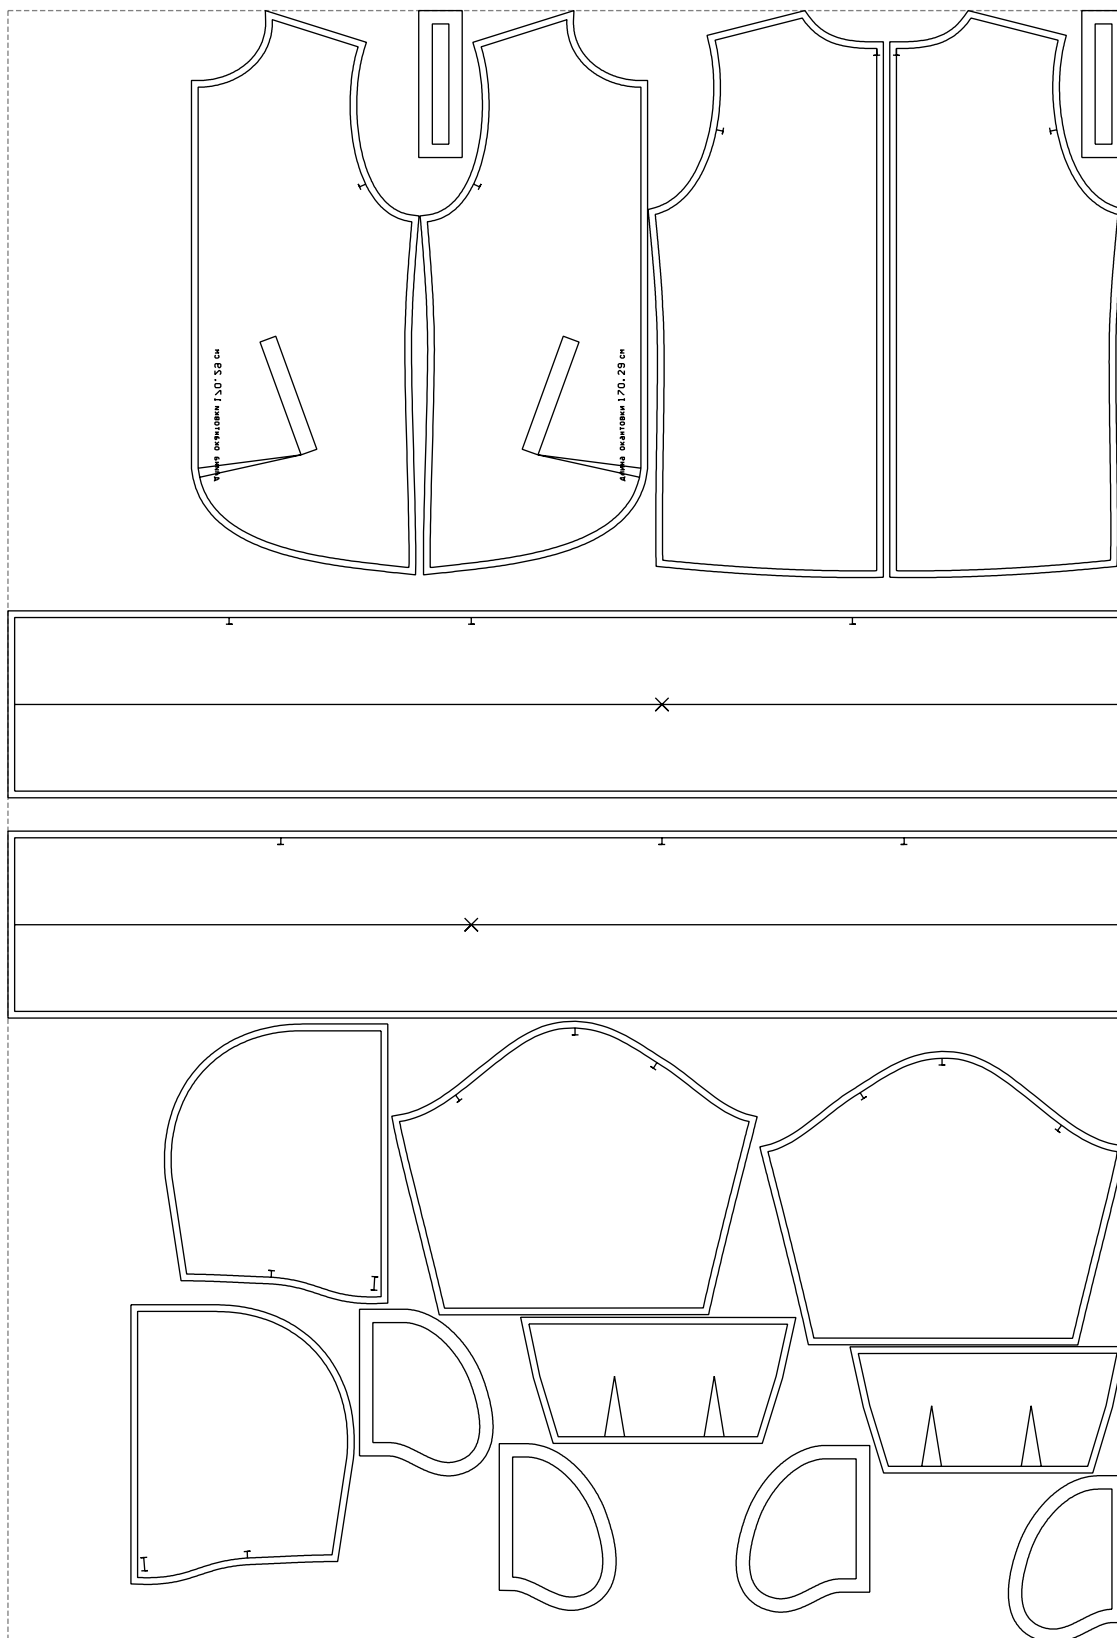

Not for print

Paper size: A4, size:1672.95 x1478.87 mm

# Example

size: 1672.95 x 2444.34 mm

Maneken =1 ver.0

rz\_1=170

rz\_16=116

rz\_17=100

rz\_18=98.8

rz\_19=124

rz\_20=121

---

. . . . .  
. . . . .  
. . . . .