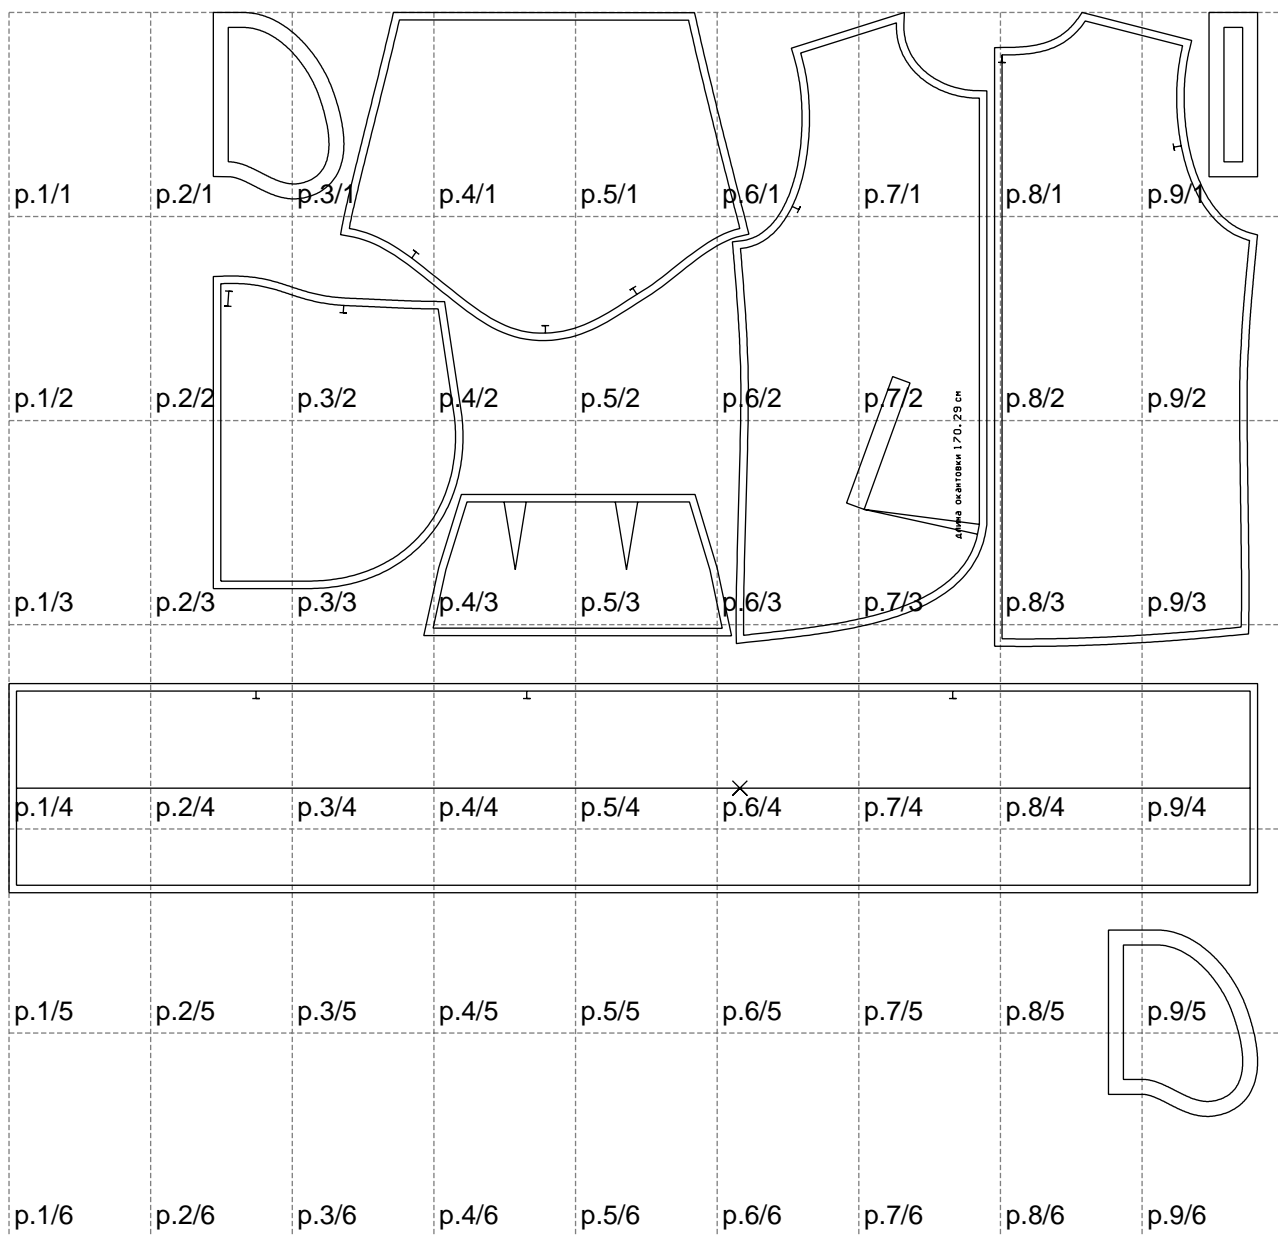

Not for print

Paper size: A4, size:1672.95 x1478.87 mm

# Example

size: 1672.95 x 2444.34 mm

Maneken =1 ver.0

rz\_1=170

rz\_16=116

rz\_17=100

rz\_18=98.8

rz\_19=124

rz\_20=121

---

. . . . .  
. . . . .  
. . . . .