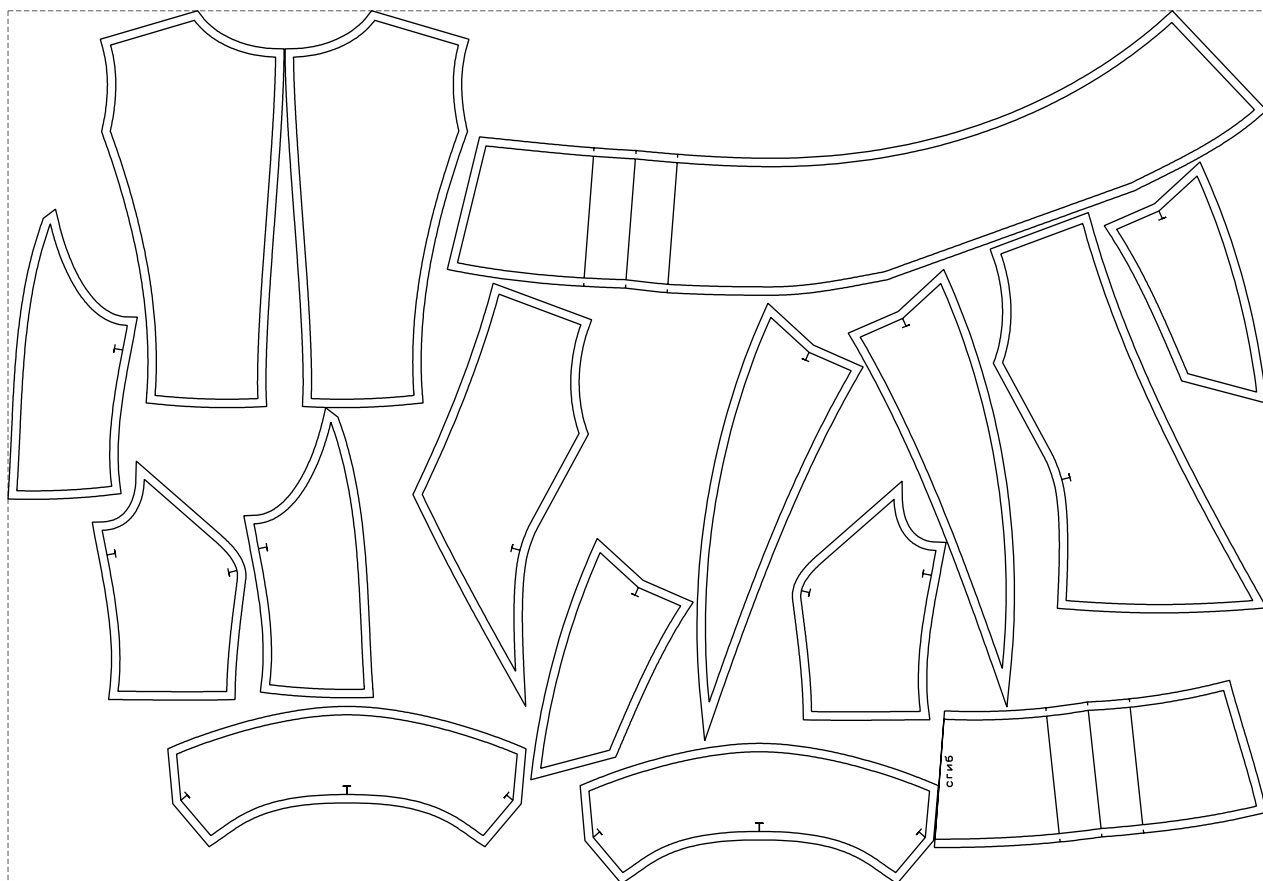

Not for print

Paper size: A4, size:1399.00 x1233.15 mm

# Example

size:1499.00 x1039.95 mm

Maneken =1 ver.0

rz\_1=170

rz\_16=104

rz\_17=88.9

rz\_18=84.4

rz\_19=112

rz\_20=109.3

---

. . . . .  
. . . . .  
. . . . .