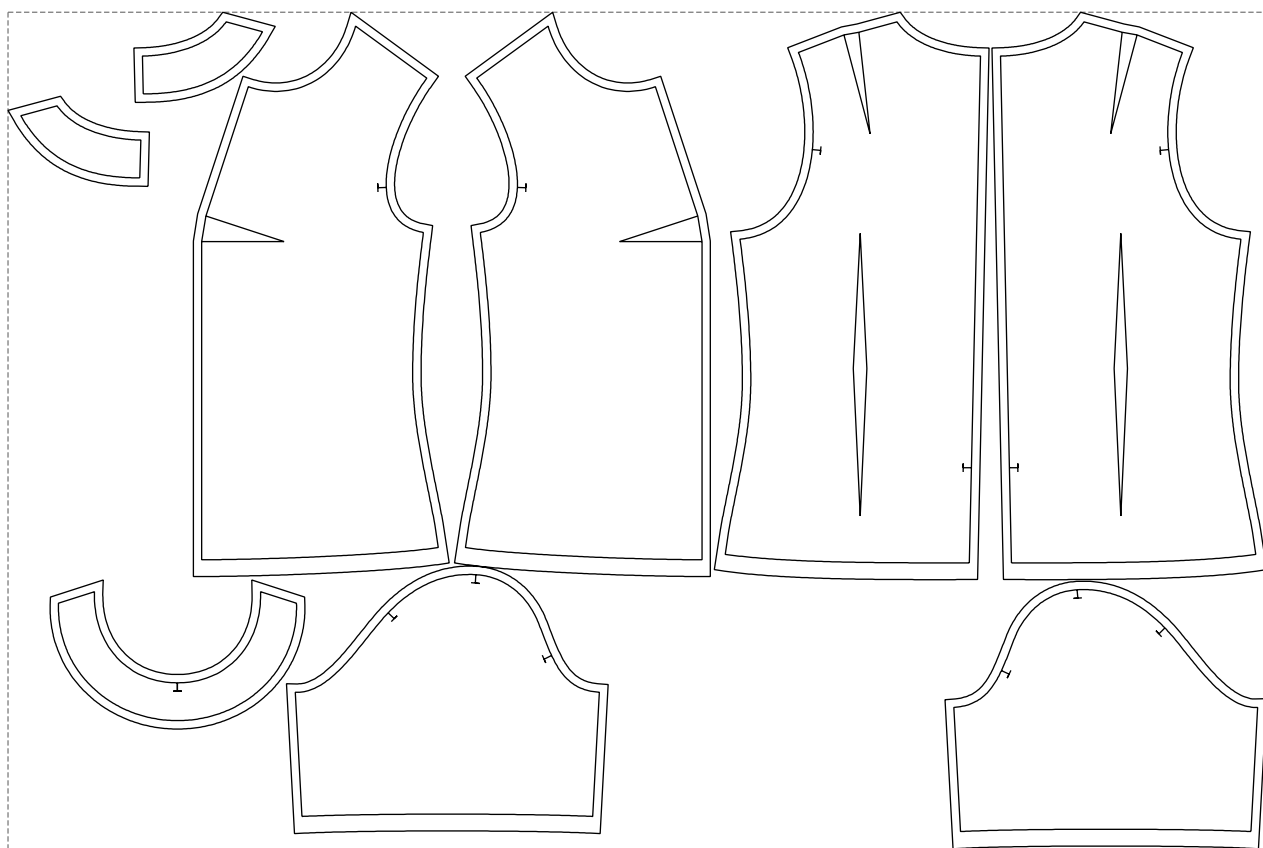

# Example

size:1499.00 x996.42 mm

Maneken =1 ver.0

rz\_1=170

rz\_16=100

rz\_17=85.4

rz\_18=80.2

rz\_19=108