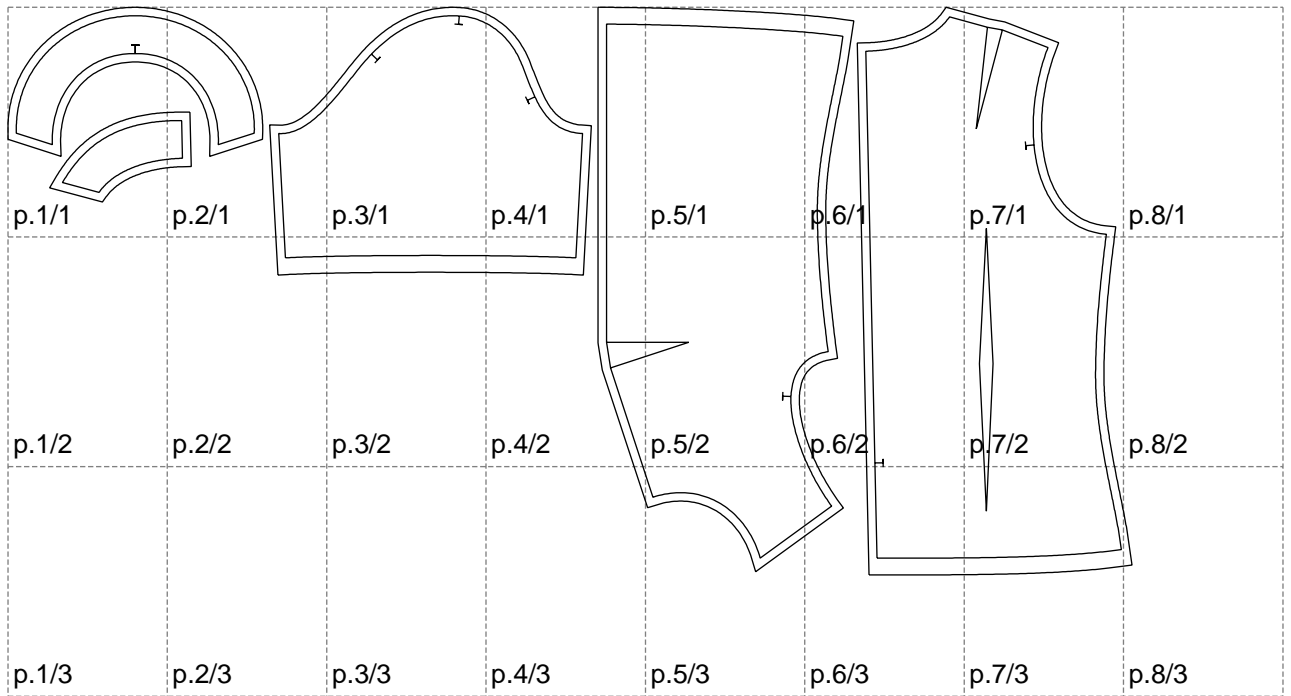

Not for print

Paper size: A4, size:1338.70 x675.79 mm

# Example

size:1499.00 x996.42 mm

Maneken =1 ver.0

rz\_1=170

rz\_16=100

rz\_17=85.4

rz\_18=80.2

rz\_19=108

rz\_20=105.4

---

. . . . .  
. . . . .  
. . . . .