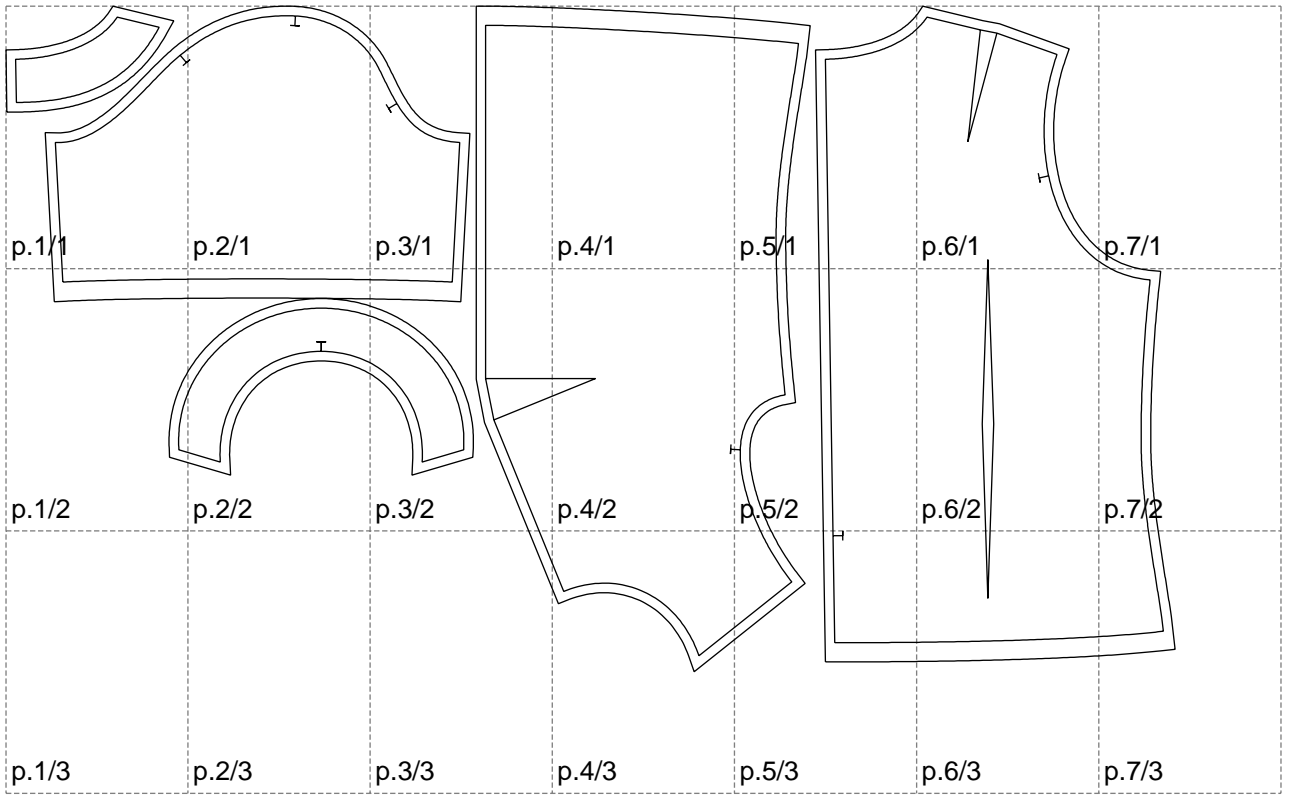

Not for print

Paper size: A4, size:1218.39 x693.52 mm

# Example

size:1488.97 x993.04 mm

Maneken =1 ver.0

rz\_1=170

rz\_16=120

rz\_17=104

rz\_18=103.6

rz\_19=128

rz\_20=125.1

---

. . . . .  
. . . . .  
. . . . .