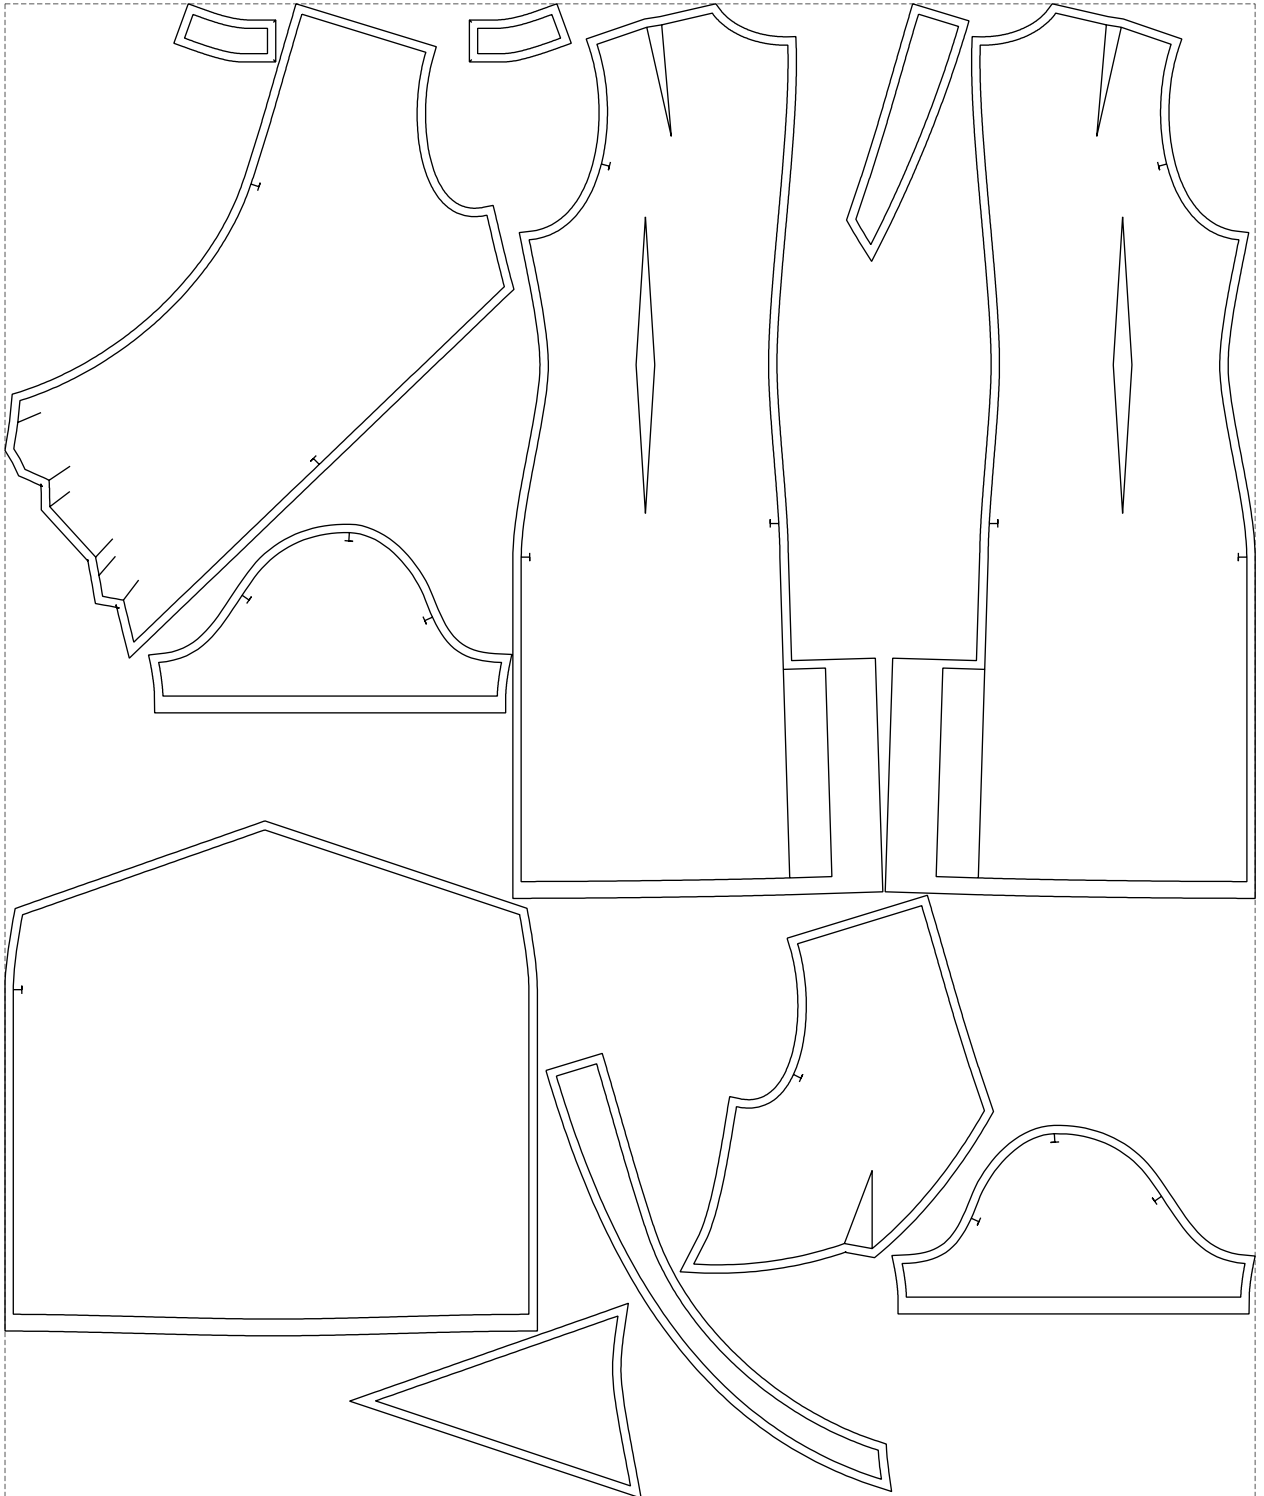

Not for print

Paper size: A4, size:1399.00 x1364.53 mm

# Example

size:1488.97 x1780.29 mm

Maneken =1 ver.0

rz\_1=170

rz\_16=112

rz\_17=96.2

rz\_18=94

rz\_19=120

rz\_20=117

---

. . . . .  
. . . . .  
. . . . .