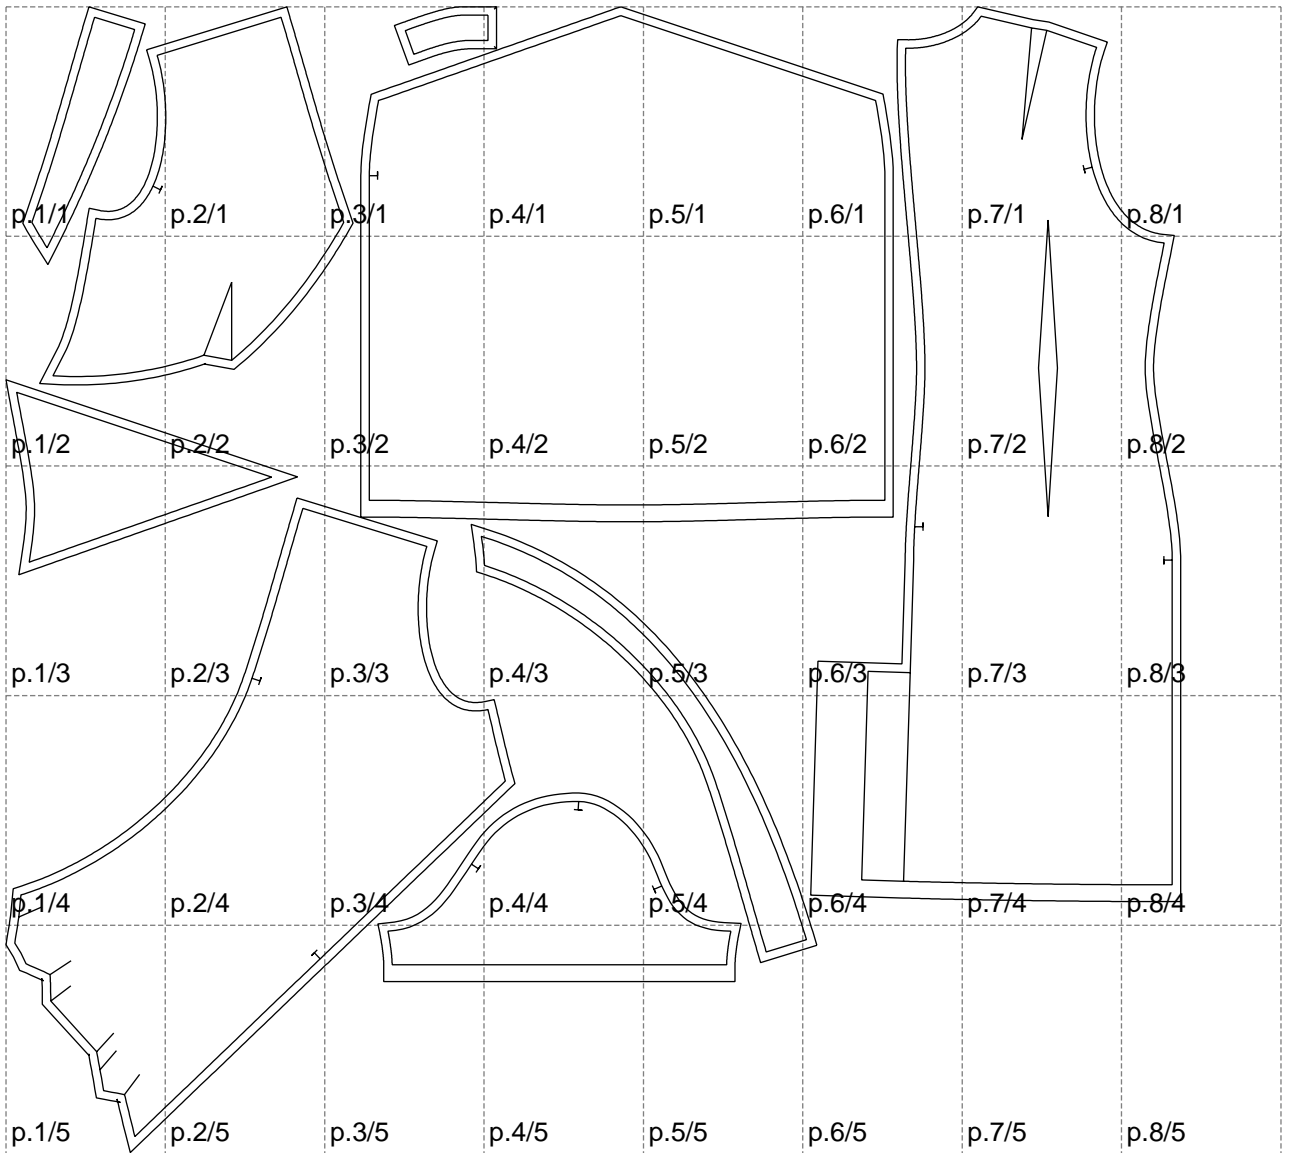

Not for print

Paper size: A4, size:1399.00 x1364.53 mm

# Example

size:1488.97 x1780.29 mm

Maneken =1 ver.0

rz\_1=170

rz\_16=112

rz\_17=96.2

rz\_18=94

rz\_19=120

rz\_20=117

---

. . . . .  
. . . . .  
. . . . .