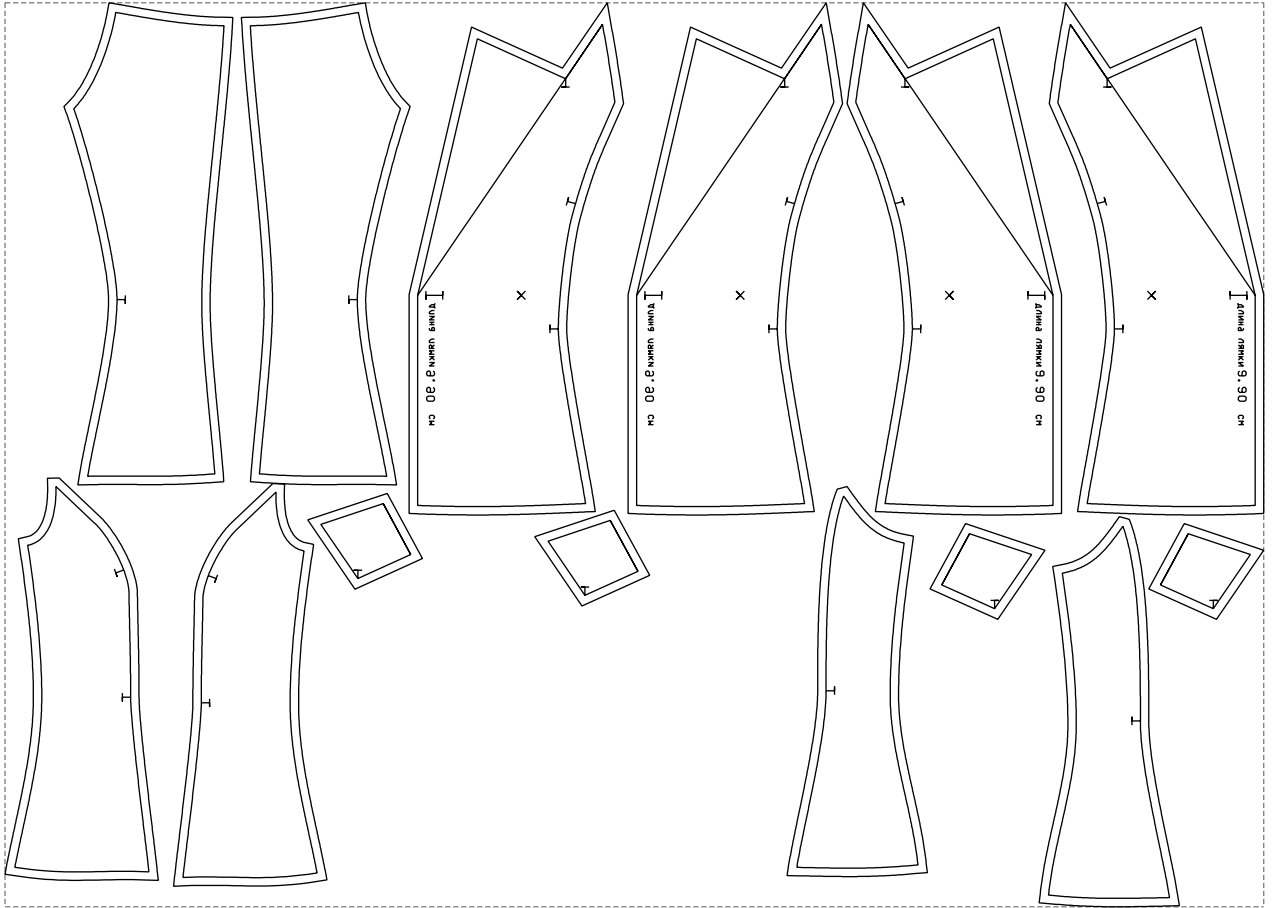

Not for print

Paper size: A4, size:908.10 x610.19 mm

# Example

size:1499.00 x1076.90 mm

Maneken =1 ver.0

rz\_1=170

rz\_16=92

rz\_17=78.8

rz\_18=71.8

rz\_19=100

rz\_20=98.1

---

. . . . .  
. . . . .  
. . . . .