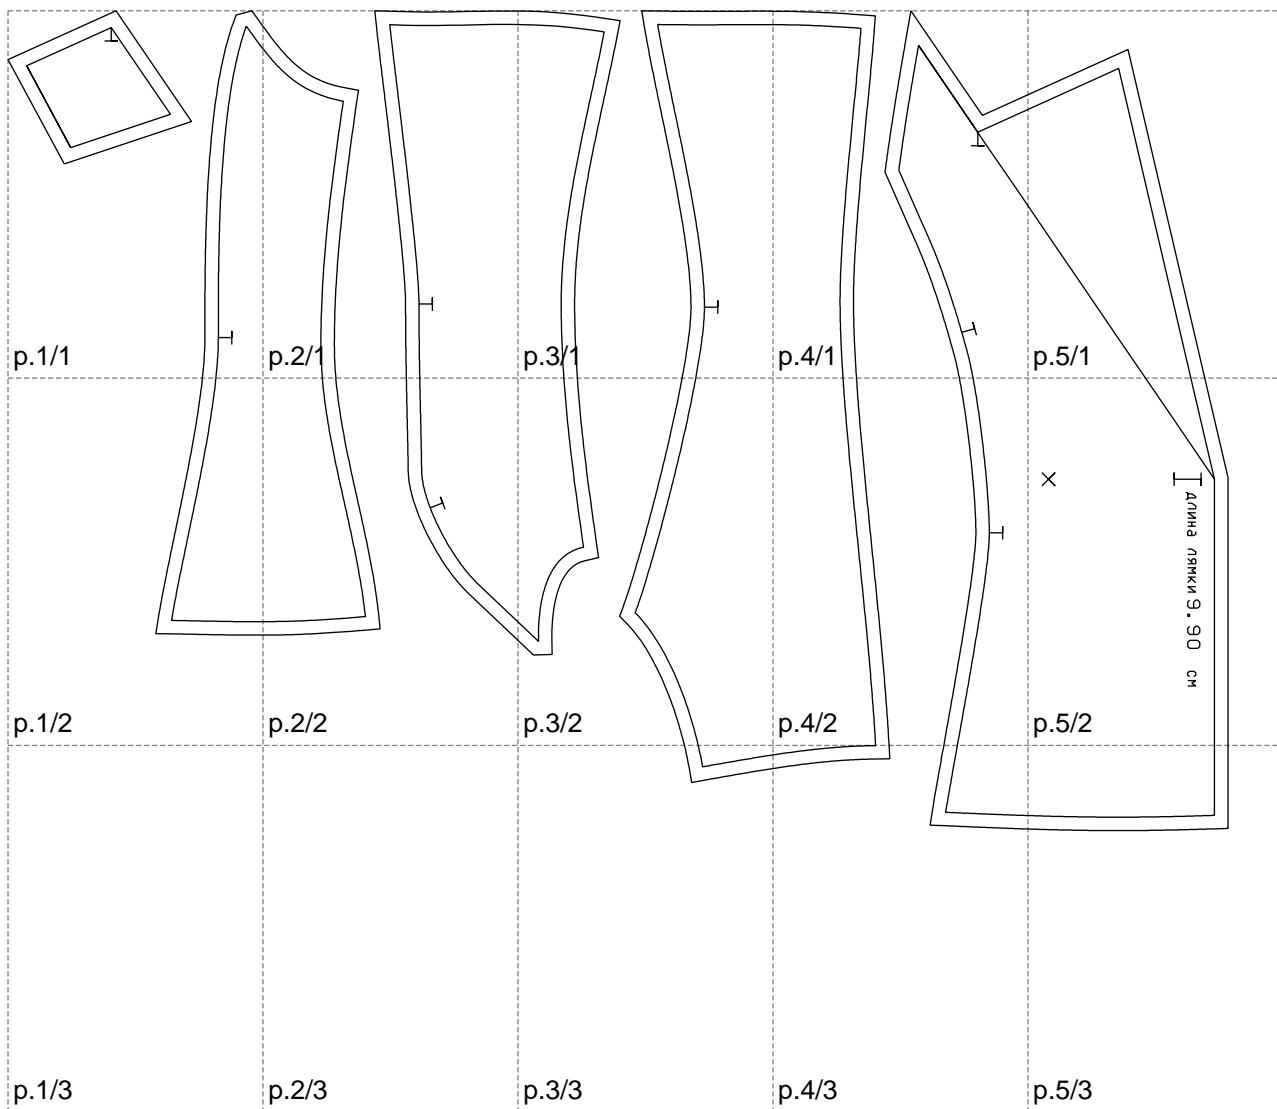

Not for print

Paper size: A4, size:908.10 x610.19 mm

# Example

size:1499.00 x1076.90 mm

Maneken =1 ver.0

rz\_1=170

rz\_16=92

rz\_17=78.8

rz\_18=71.8

rz\_19=100

rz\_20=98.1

---

. . . . .  
. . . . .  
. . . . .