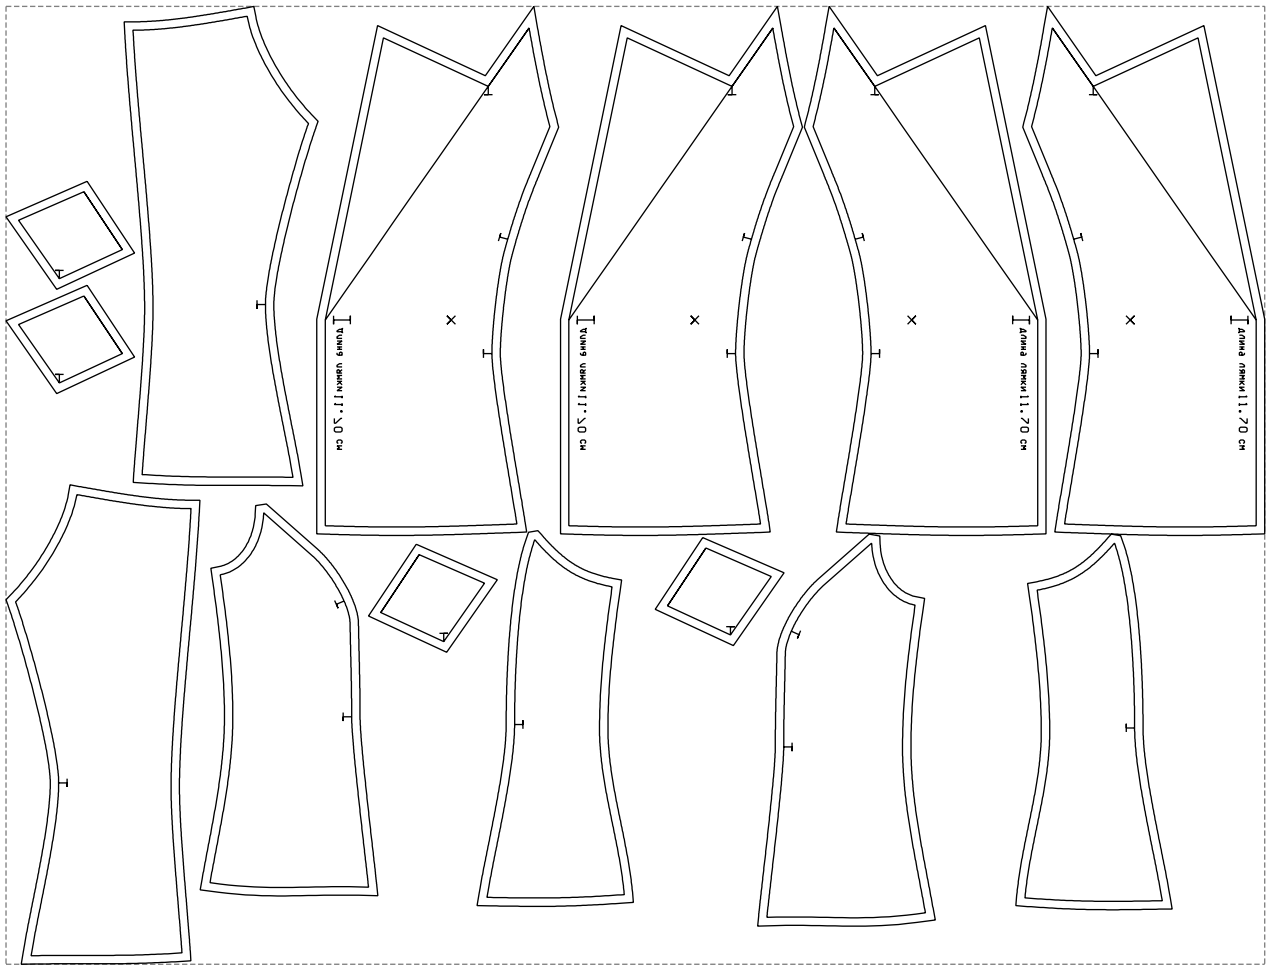

Not for print

Paper size: A4, size:1037.37 x630.02 mm

# Example

size:1499.00 x1140.87 mm

Maneken =1 ver.0

rz\_1=170

rz\_16=112

rz\_17=96.2

rz\_18=94

rz\_19=120

rz\_20=117

---

. . . . .  
. . . . .  
. . . . .