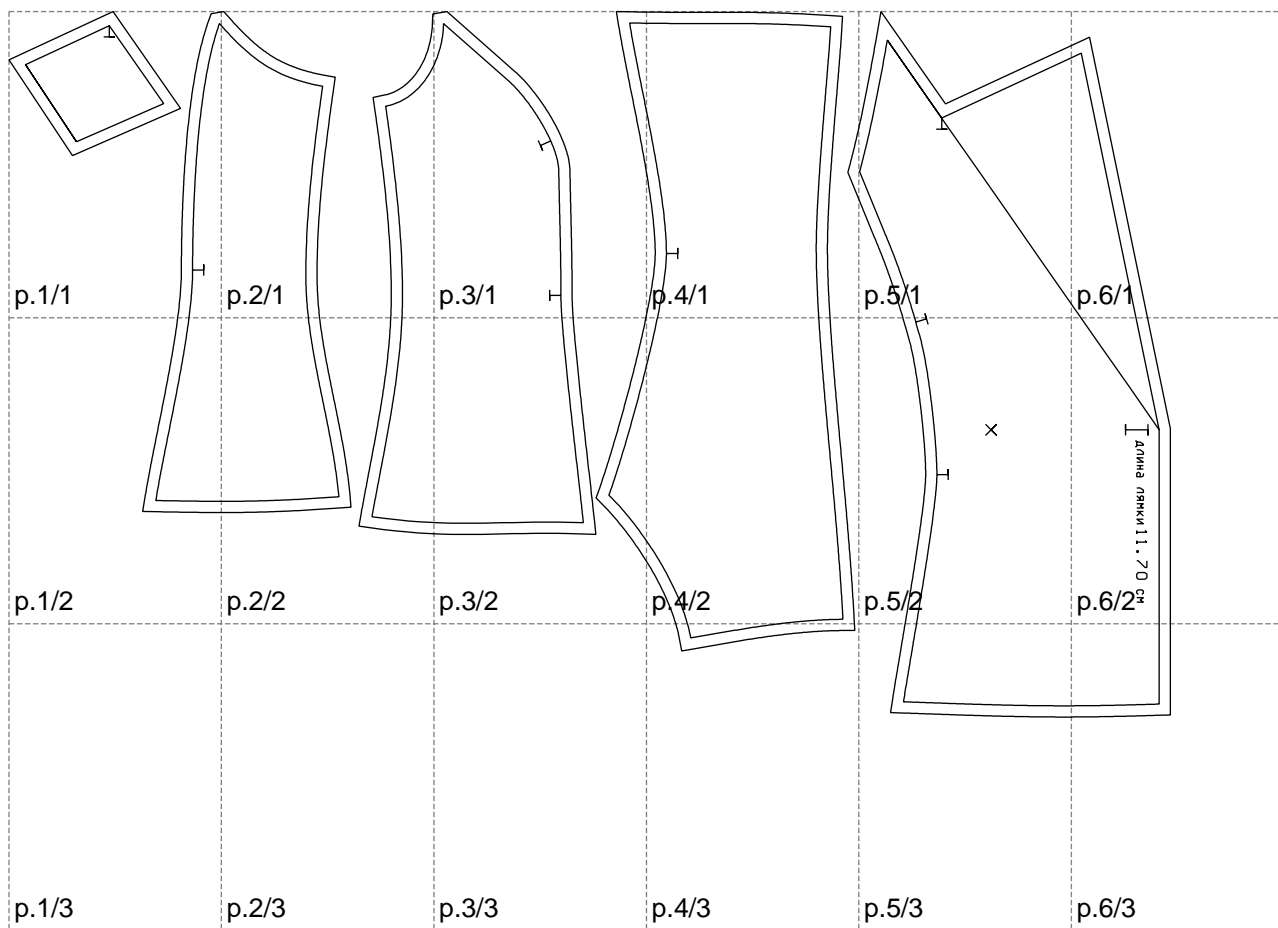

Not for print

Paper size: A4, size:1037.37 x630.02 mm

# Example

size:1499.00 x1140.87 mm

Maneken =1 ver.0

rz\_1=170

rz\_16=112

rz\_17=96.2

rz\_18=94

rz\_19=120

rz\_20=117

---

. . . . .  
. . . . .  
. . . . .