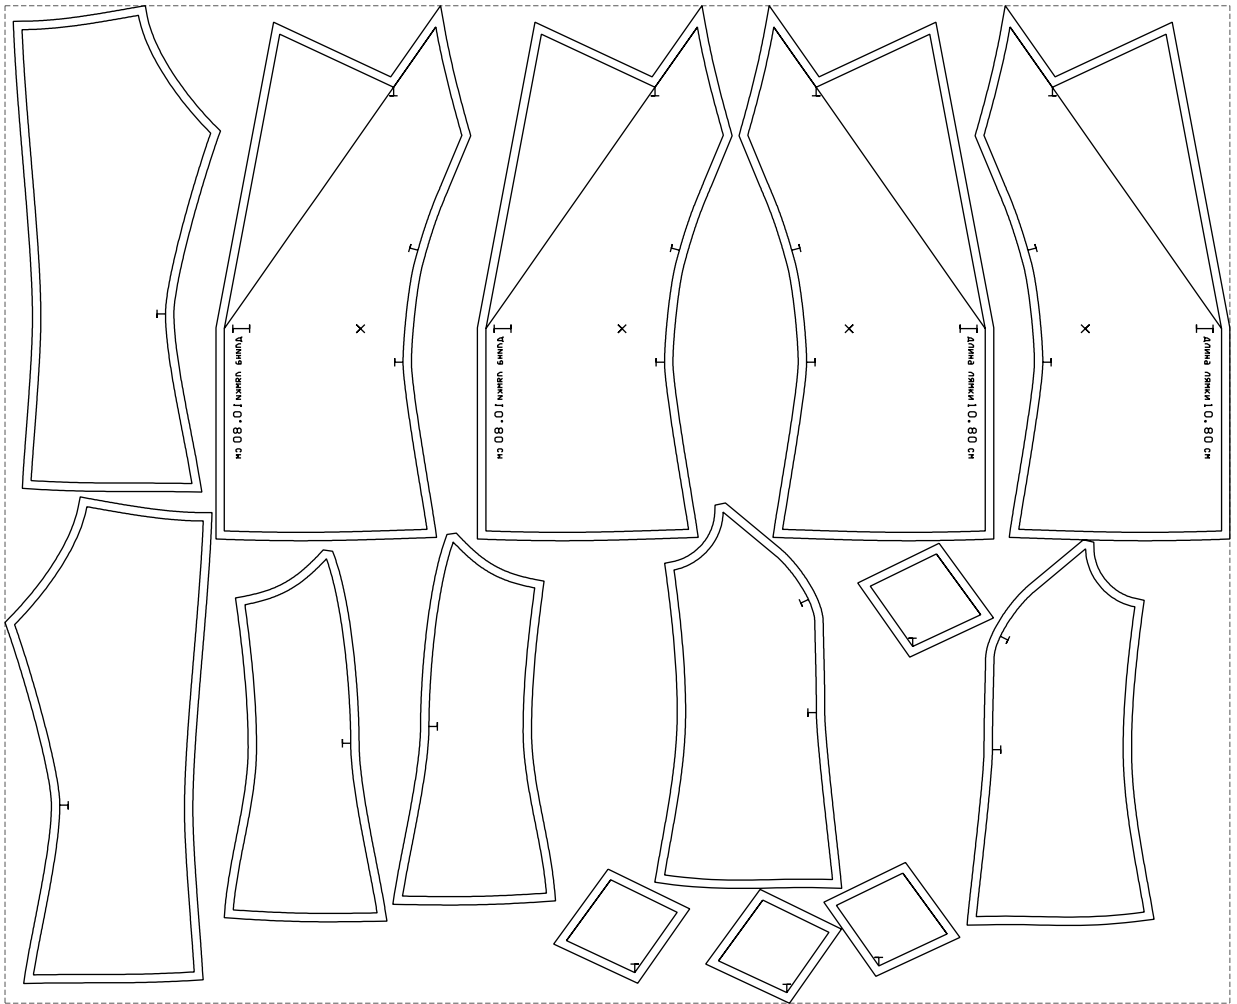

Not for print

Paper size: A4, size:1107.29 x637.43 mm

# Example

size:1458.92 x1188.41 mm

Maneken =1 ver.0

rz\_1=170

rz\_16=120

rz\_17=104

rz\_18=103.6

rz\_19=128

rz\_20=125.1

---

. . . . .  
. . . . .  
. . . . .