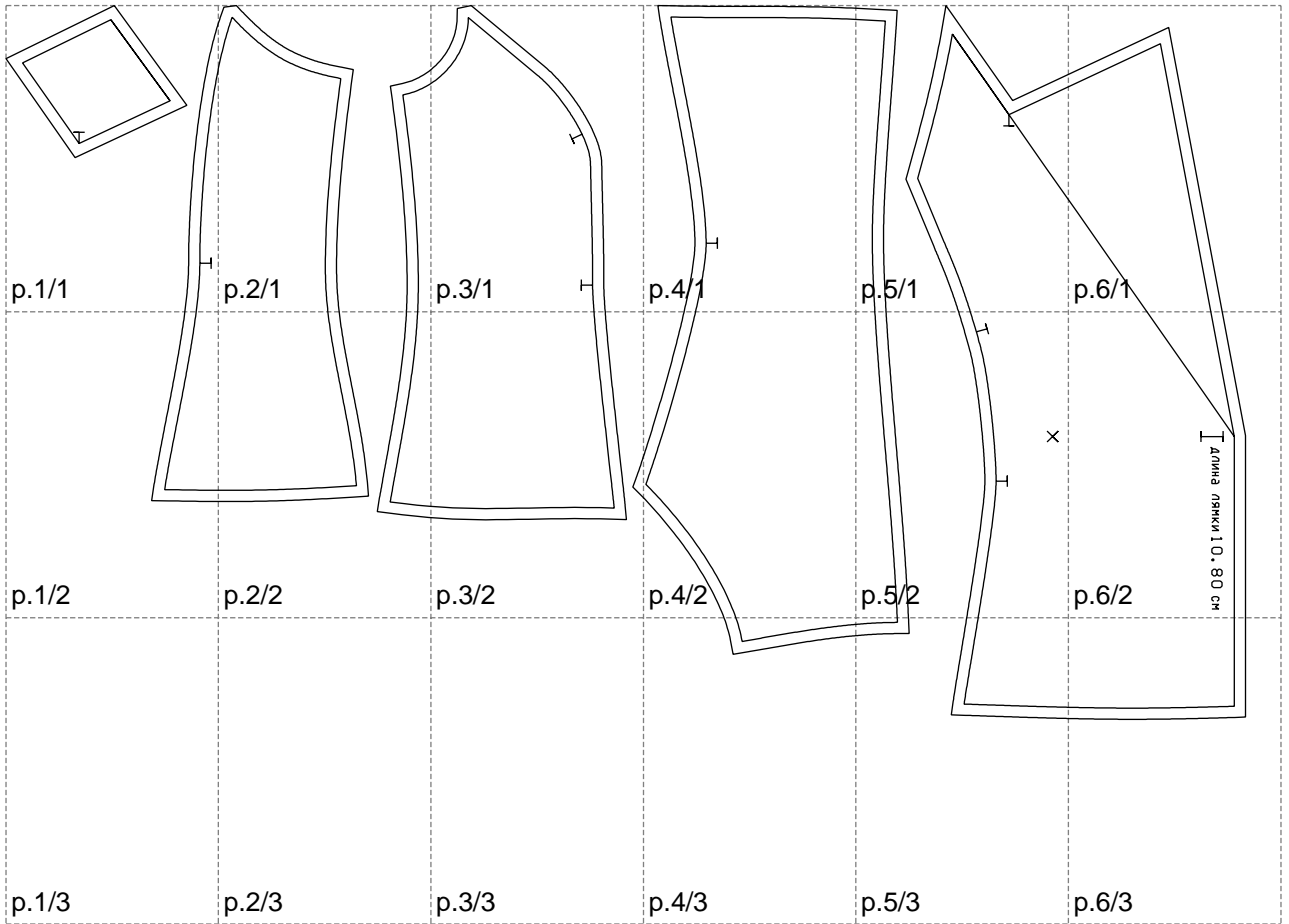

Not for print

Paper size: A4, size:1107.29 x637.43 mm

# Example

size:1458.92 x1188.41 mm

Maneken =1 ver.0

rz\_1=170

rz\_16=120

rz\_17=104

rz\_18=103.6

rz\_19=128

rz\_20=125.1

---

. . . . .  
. . . . .  
. . . . .