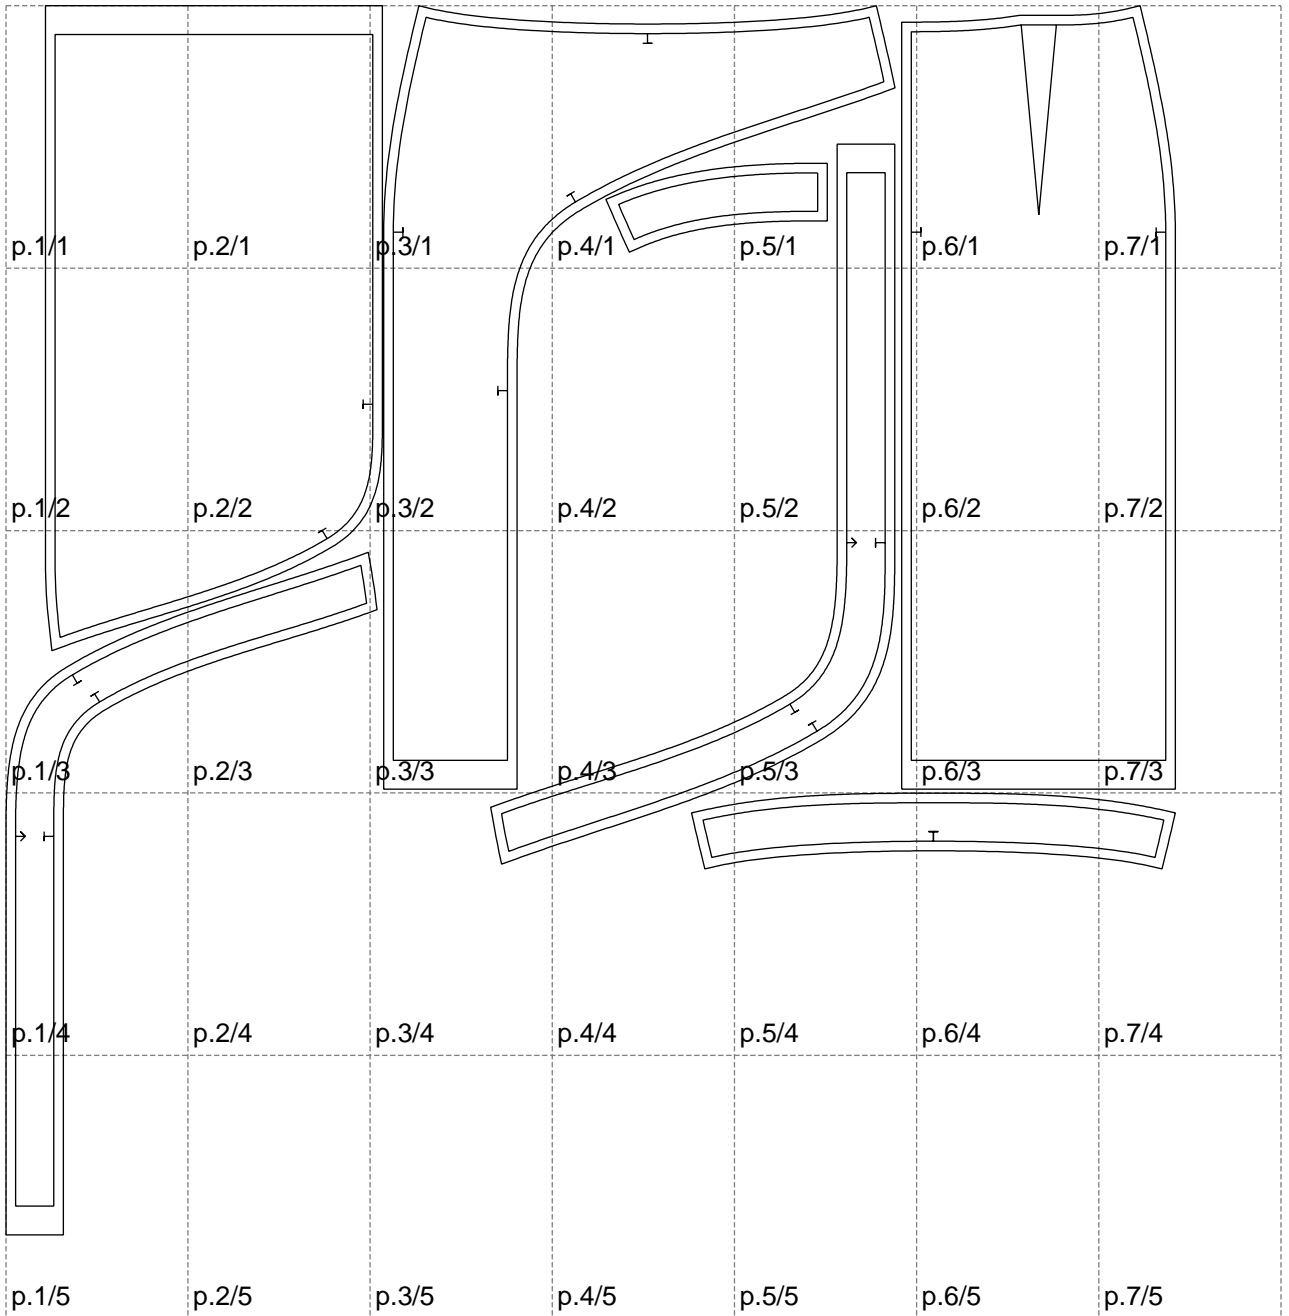

Not for print

Paper size: A4, size:1218.59 x1280.71 mm

# Example

size:1488.98 x1488.58 mm

Maneken =1 ver.0

rz\_1=170

rz\_16=96

rz\_17=82

rz\_18=76

rz\_19=104

rz\_20=101.8

---

. . . . .  
. . . . .  
. . . . .